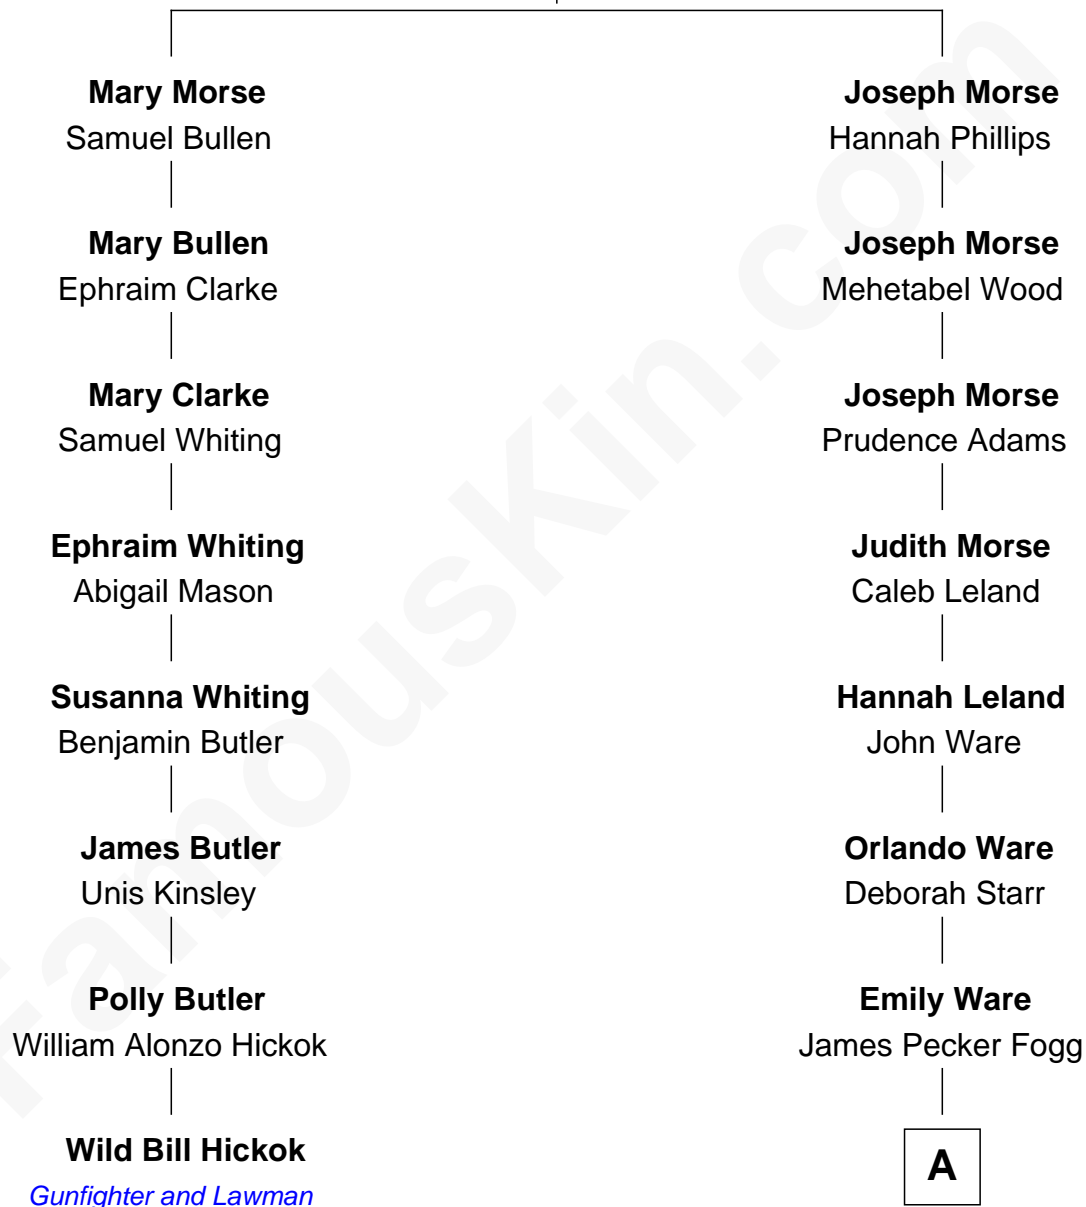

# FamousKin.com Relationship Chart of

**Wild Bill Hickok**

*Gunfighter and Lawman*

7th cousin 2 times removed of

**Margaret Mead**

*Cultural Anthropologist*

**Samuel Morse**  
Elizabeth Jasper

**A**

James Leland Fogg  
Elizabeth Bogart Lockwood

Emily Fogg  
Edward Sherwood Mead

Margaret Mead  
*Cultural Anthropologist*

FamousKin.com