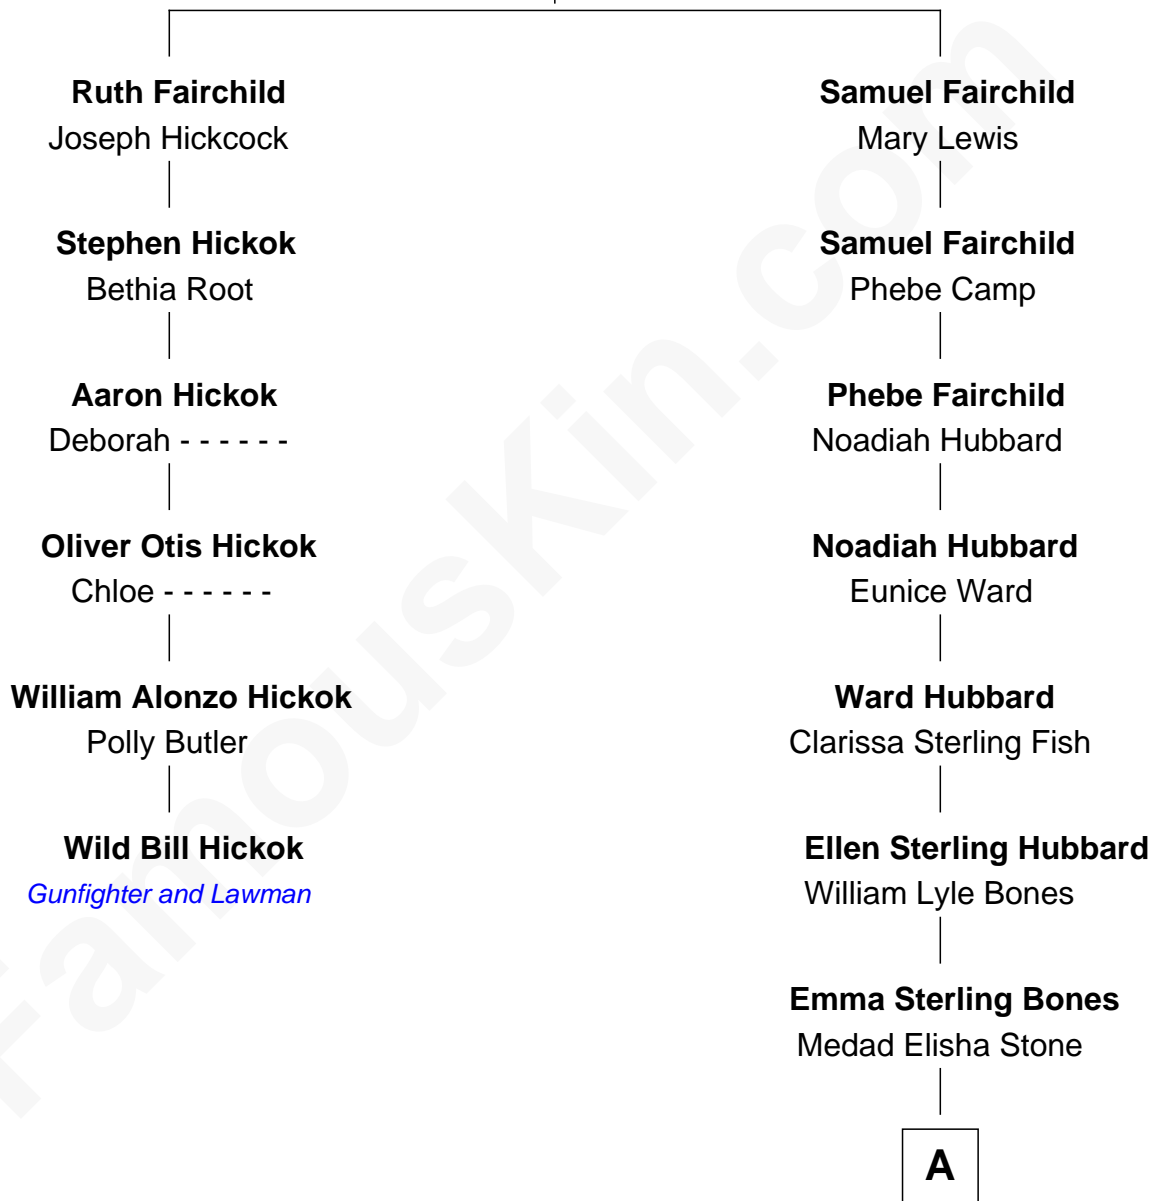

FamousKin.com Relationship Chart of

Wild Bill Hickok

Gunfighter and Lawman

5th cousin 5 times removed of

Billie Eilish

Singer and Songwriter

Thomas Fairchild

Susanna - - - - -

A

—
Mead Wilmer Stone
Elise Charlotte Seemann

—
Jean Stone
James Bernard O'Connell

—
Patrick O'Connell
Maggie May Baird

—
Billie Eilish
Singer and Songwriter