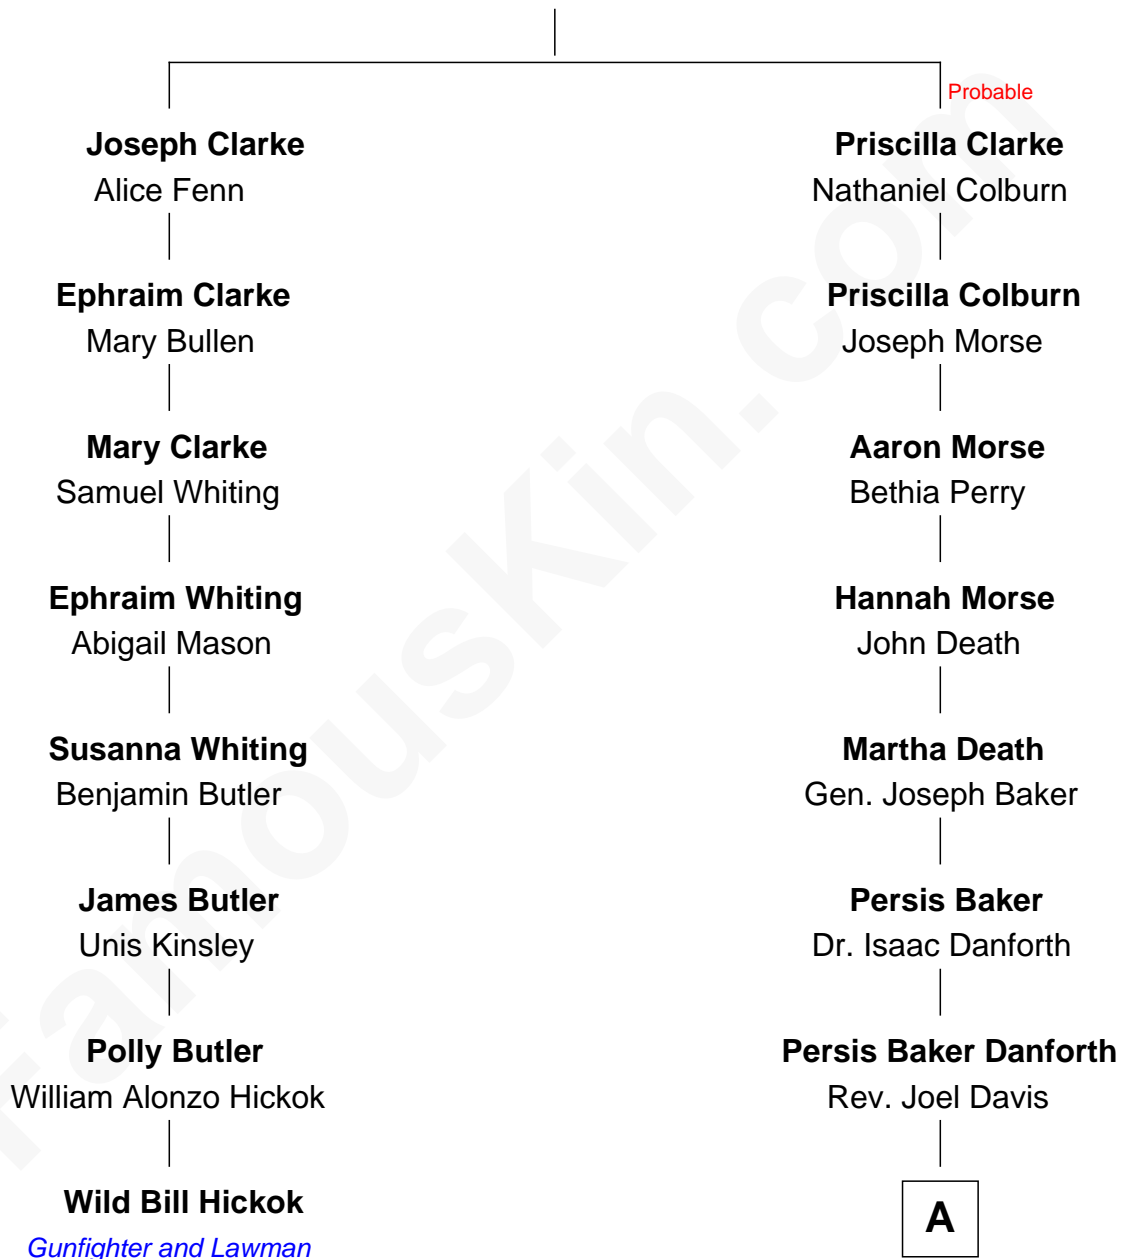

# FamousKin.com Relationship Chart of

**Wild Bill Hickok**

*Gunfighter and Lawman*

7th cousin 4 times removed of

**Geena Davis**

*Movie and TV Actress*

**Thomas Clarke**

Mary Canne

**A**

**Isaac Danforth Davis**

Mary Ann Farnham

**William Farnham Davis**

Nancy May Greene

**Isaac Danforth Davis**

Edna Frances Greene

**William Frank Davis**