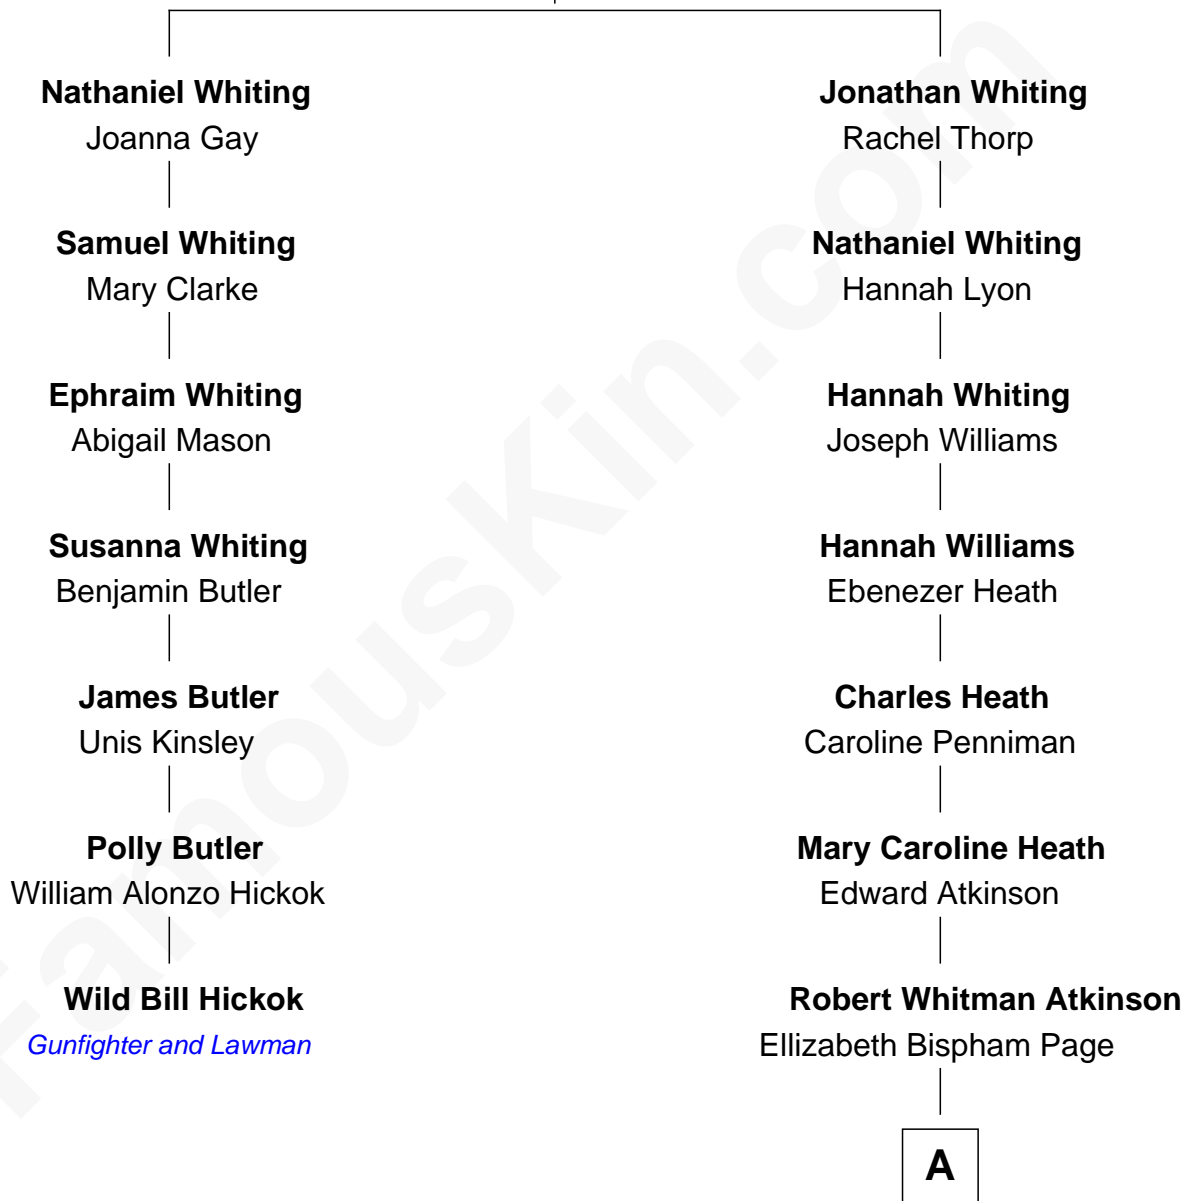

FamousKin.com Relationship Chart of

Wild Bill Hickok

Gunfighter and Lawman

6th cousin 2 times removed of

Sam Waterston

Stage, TV and Movie Actor

Nathaniel Whiting

Hannah Dwight

A

Alice Tucker Atkinson
George Chychele Waterston

Sam Waterston
Stage, TV and Movie Actor

FamousKin.com