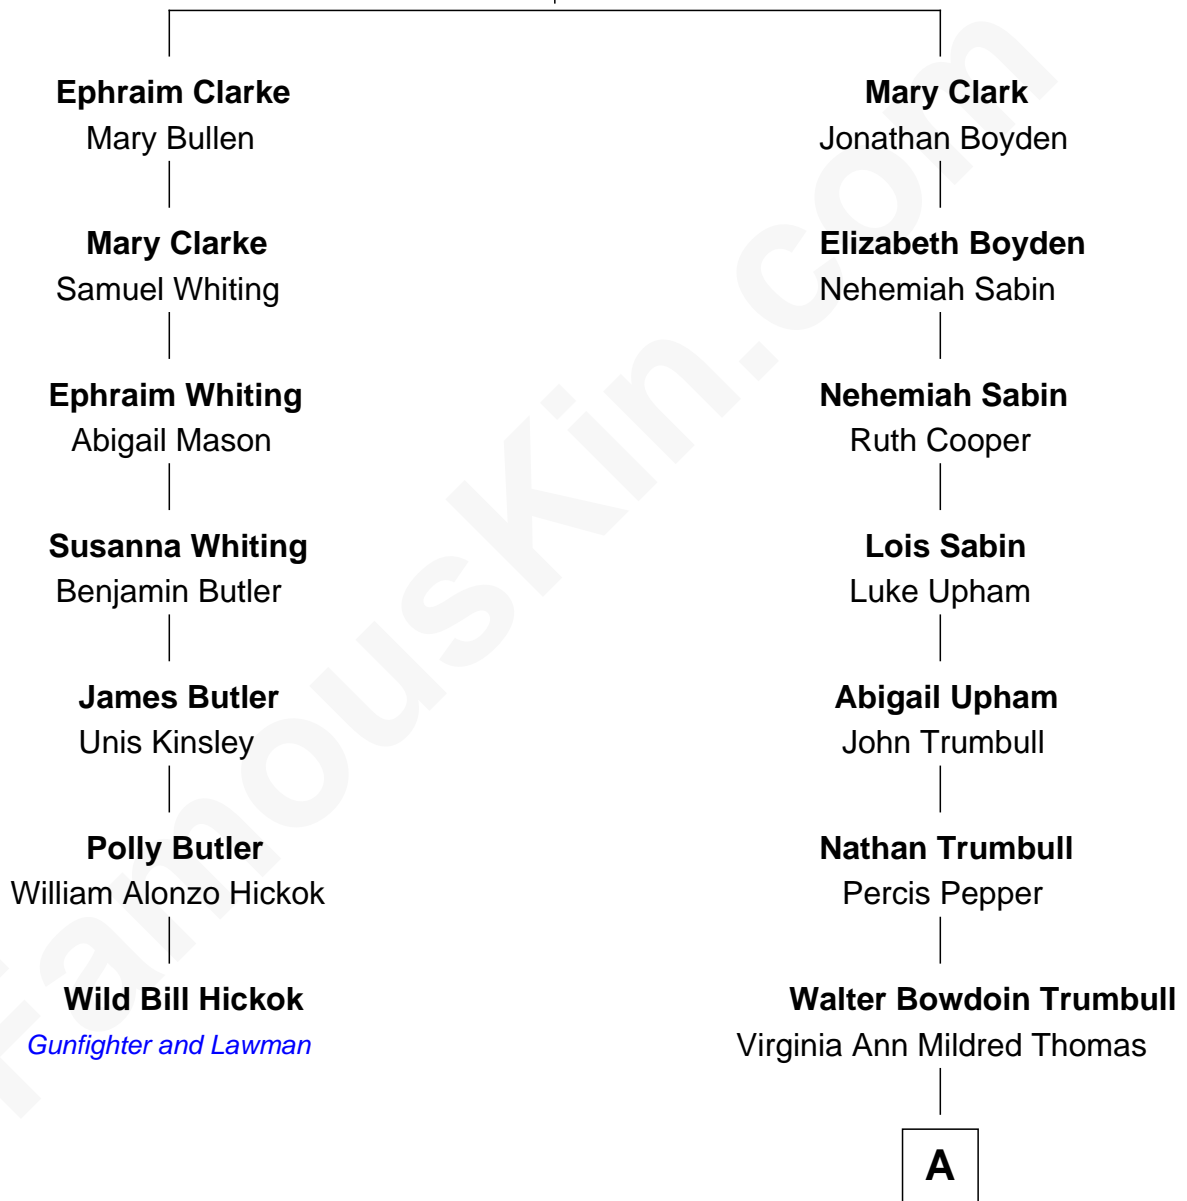

FamousKin.com Relationship Chart of

Wild Bill Hickok

Gunfighter and Lawman

6th cousin 4 times removed of

Douglas Trumbull

Film Special Effects Pioneer

Joseph Clarke

Alice Fenn

A

Robert Morris Wilton Trumbull

Emily Shurtleff

Morris Kinnard Trumbull

Alice G. Greer

Donald Edmond Trumbull

Marcia Hunt

Douglas Trumbull