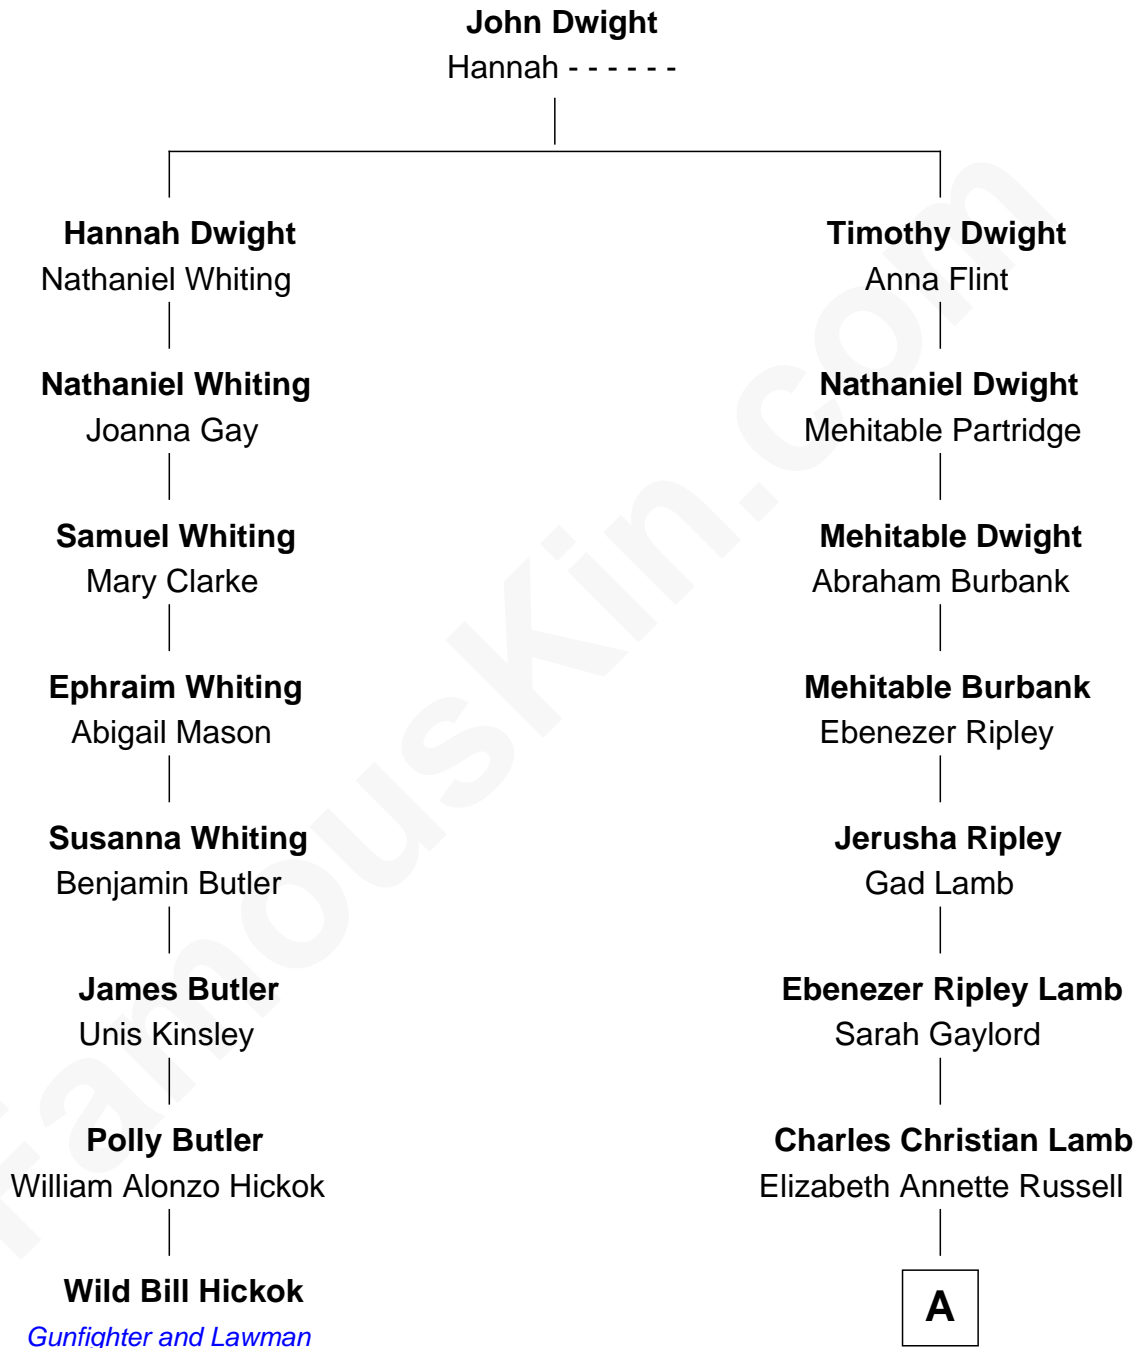

FamousKin.com Relationship Chart of

Wild Bill Hickok

Gunfighter and Lawman

7th cousin 3 times removed of

Christopher Reeve

Movie Actor

A

—
Bert Israel Lamb

Harriet Davis

—
Horace Rand Lamb

Beatrice Louise Pitney

—
Barbara Pitney Lamb

Franklin D'Olier Reeve

—
Christopher Reeve

Movie Actor