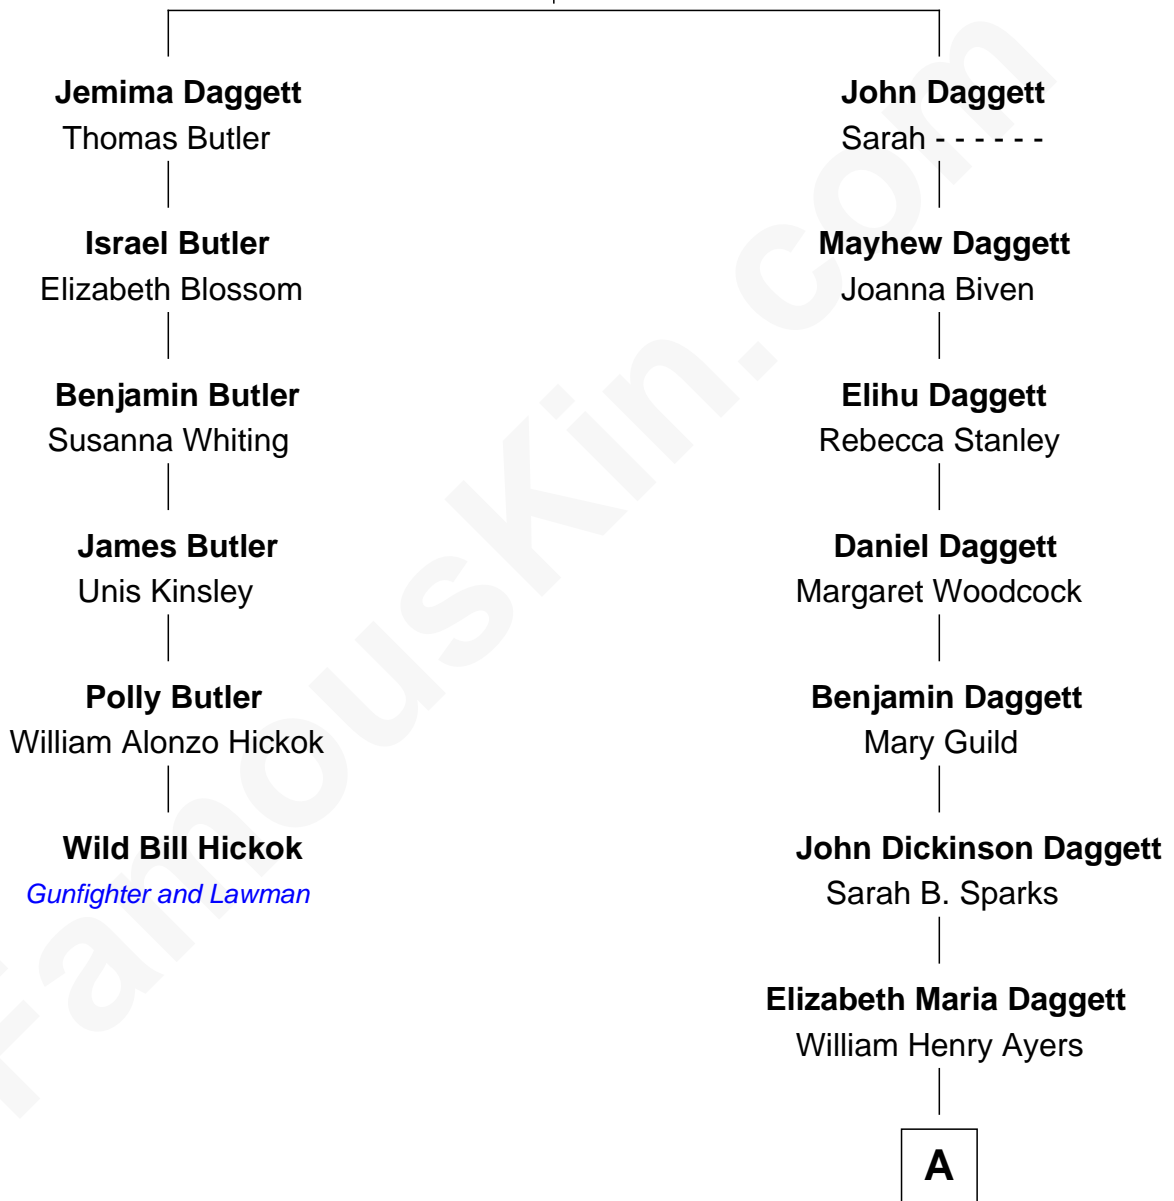

FamousKin.com Relationship Chart of

Wild Bill Hickok

Gunfighter and Lawman

5th cousin 4 times removed of

Gregory Peck

Movie Actor

Thomas Doggett

Hannah Mayhew

A

John Daggett Ayers
Katherine Elizabeth Forse

Bernice Mae Ayers
Gregory Pearl Peck

Gregory Peck
Movie Actor

FamousKin.com