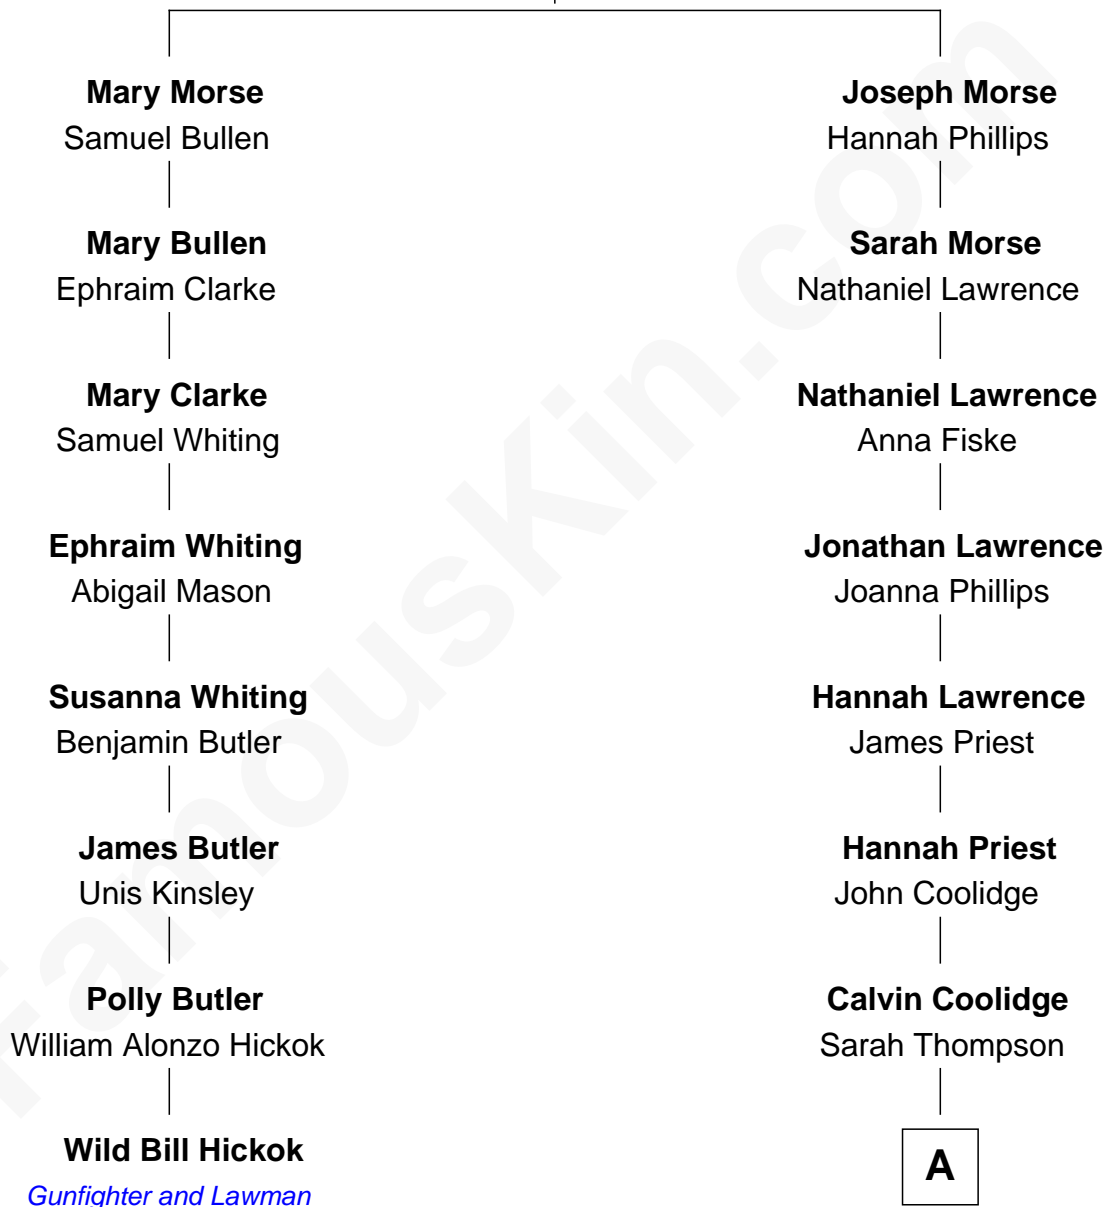

FamousKin.com Relationship Chart of

Wild Bill Hickok

Gunfighter and Lawman

7th cousin 2 times removed of

Calvin Coolidge

30th U.S. President

Samuel Morse
Elizabeth Jasper

A

Calvin Galusha Coolidge

Sarah Almeda Brewer

Col. John Calvin Coolidge

Victoria Josephine Moor

Calvin Coolidge

30th U.S. President

FamousKin.com