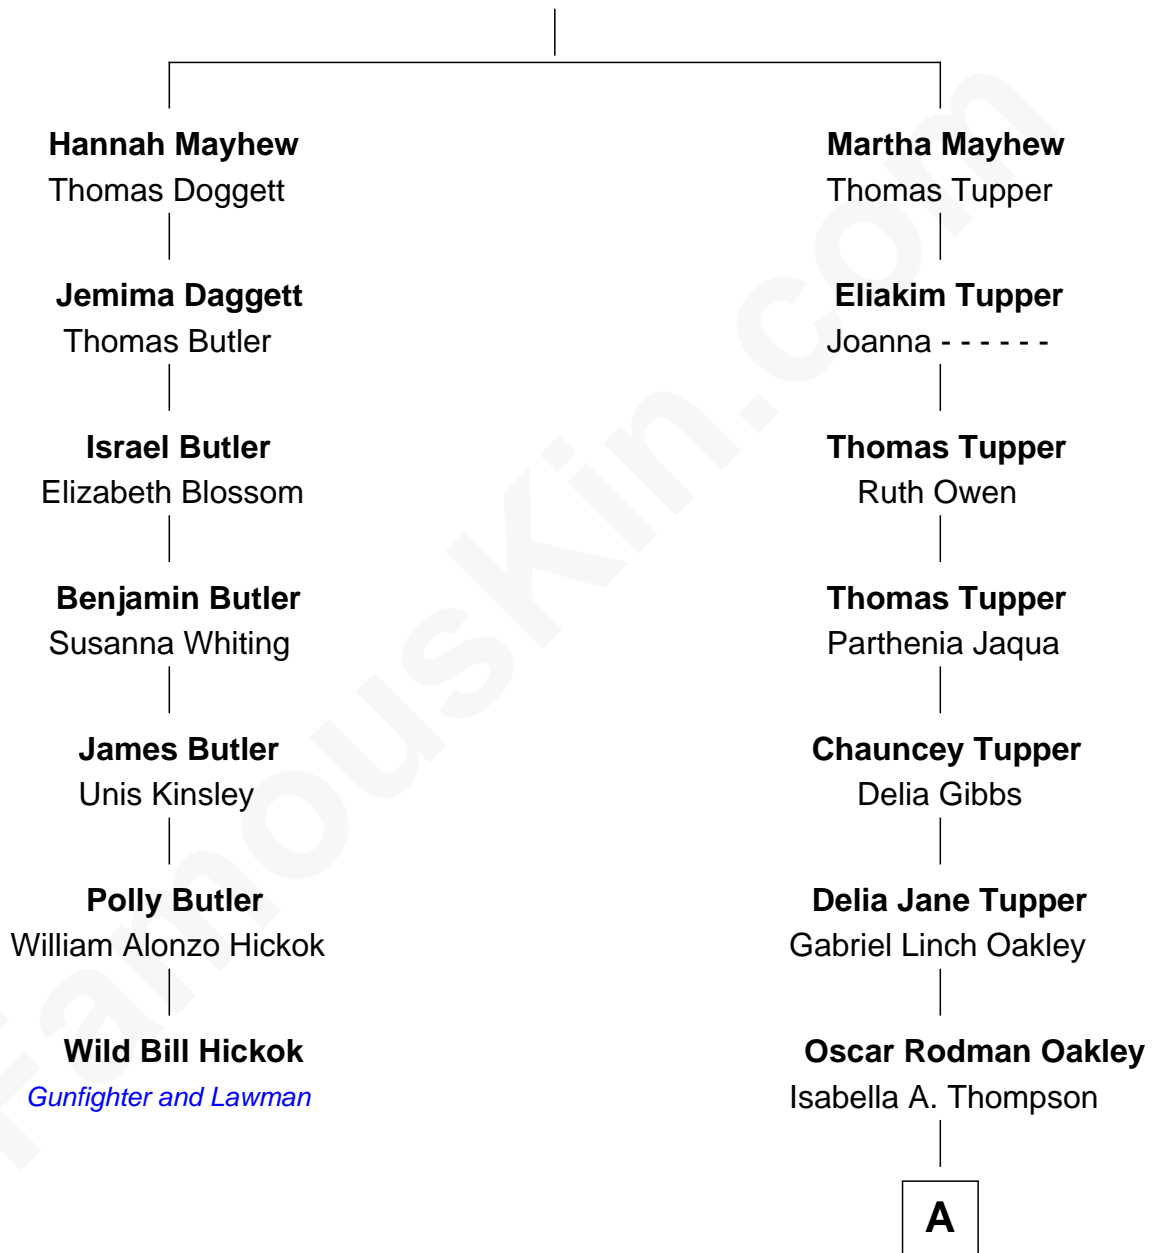

# FamousKin.com Relationship Chart of

**Wild Bill Hickok**

*Gunfighter and Lawman*

6th cousin 4 times removed of

**Bill Gates**

*Founder of Microsoft*

**Gov. Thomas Mayhew**

Jane Gallion

**A**

—  
**Belle Oakley**

James W. Maxwell

—  
**James Willard Maxwell**

Adelle Thompson

—  
**Mary A. Maxwell**

William Henry Gates

—  
**Bill Gates**

*Founder of Microsoft*