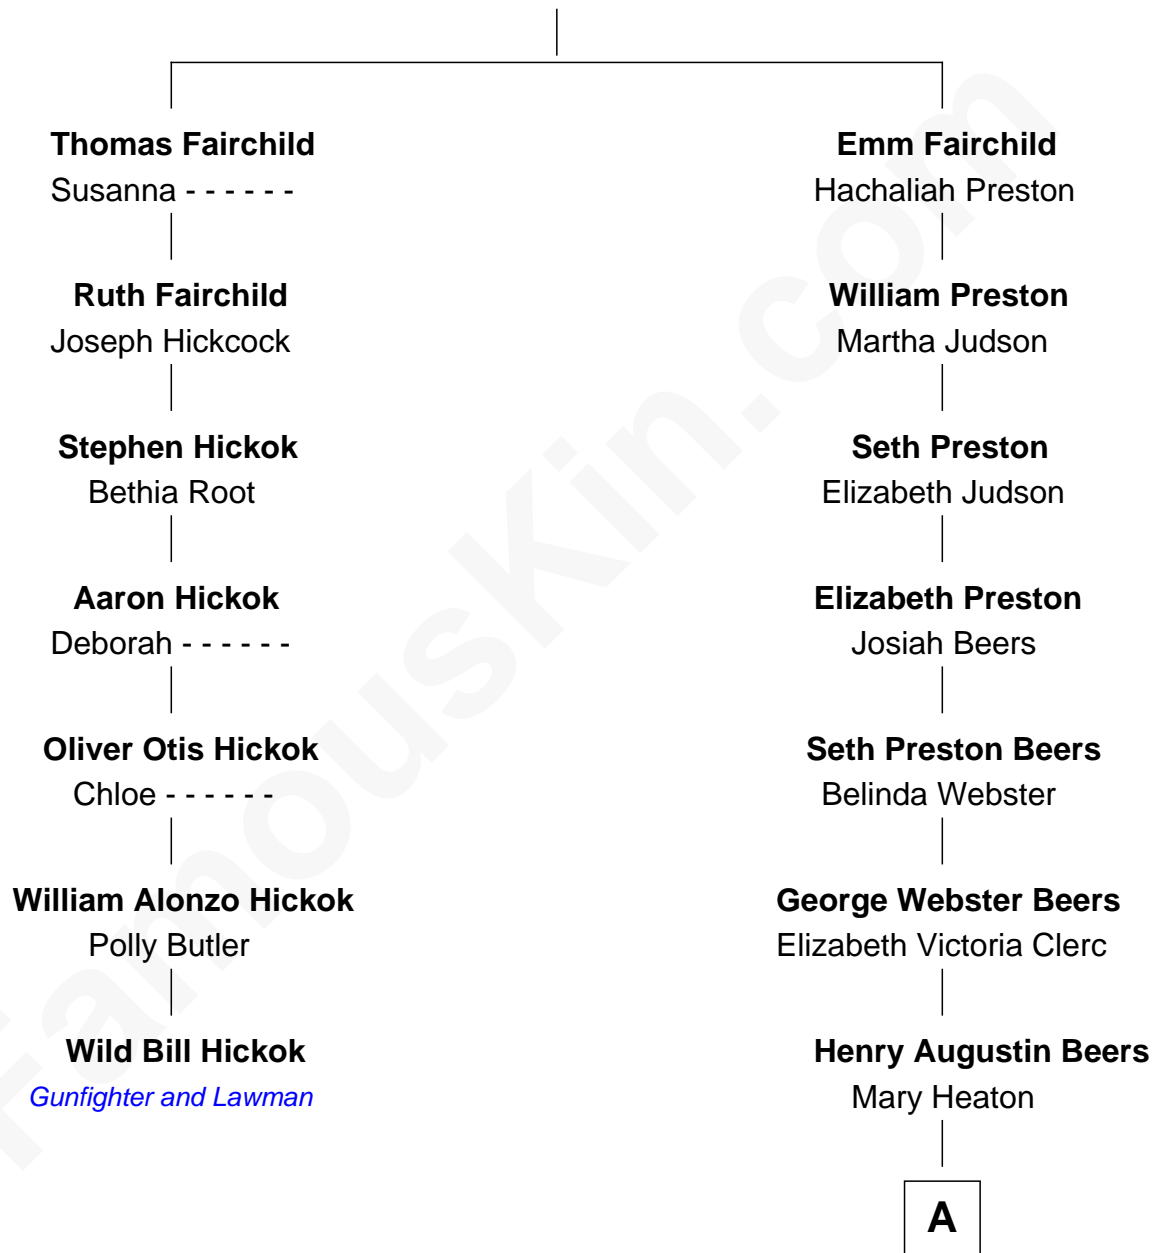

FamousKin.com Relationship Chart of

Wild Bill Hickok

Gunfighter and Lawman

6th cousin 3 times removed of

James Spader

TV and Movie Actor

Thomas Fairchild

Emma Seabrook

A

Mary Heaton Beers

Vanderbilt Reginald Spader

Stoddard Greenwood Spader

Jean Fraser

James Spader

TV and Movie Actor

FamousKin.com