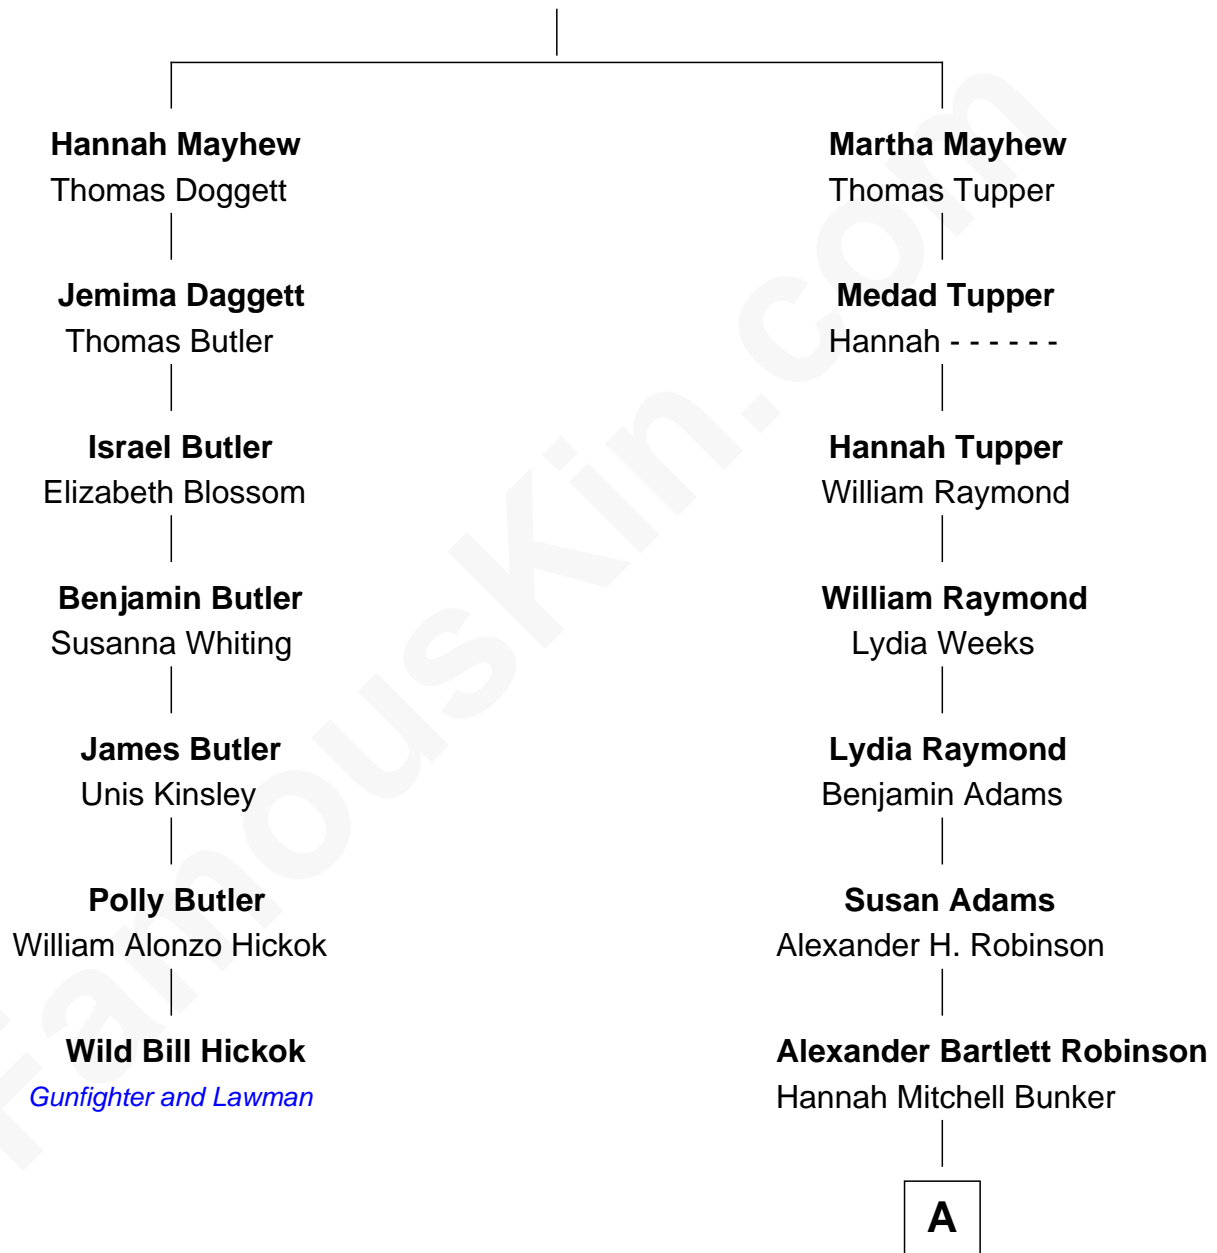

FamousKin.com Relationship Chart of

Wild Bill Hickok

Gunfighter and Lawman

6th cousin 4 times removed of

John Lithgow

Stage, TV, and Movie Actor

Gov. Thomas Mayhew

Jane Gallion

A

—
Edwin B. Robinson
Melvina Amanda Knowles

—
Ina Berenice Robinson
Arthur Washington Lithgow

—
Arthur Washington Lithgow
Sarah Jane Price

—
John Lithgow
Stage, TV, and Movie Actor