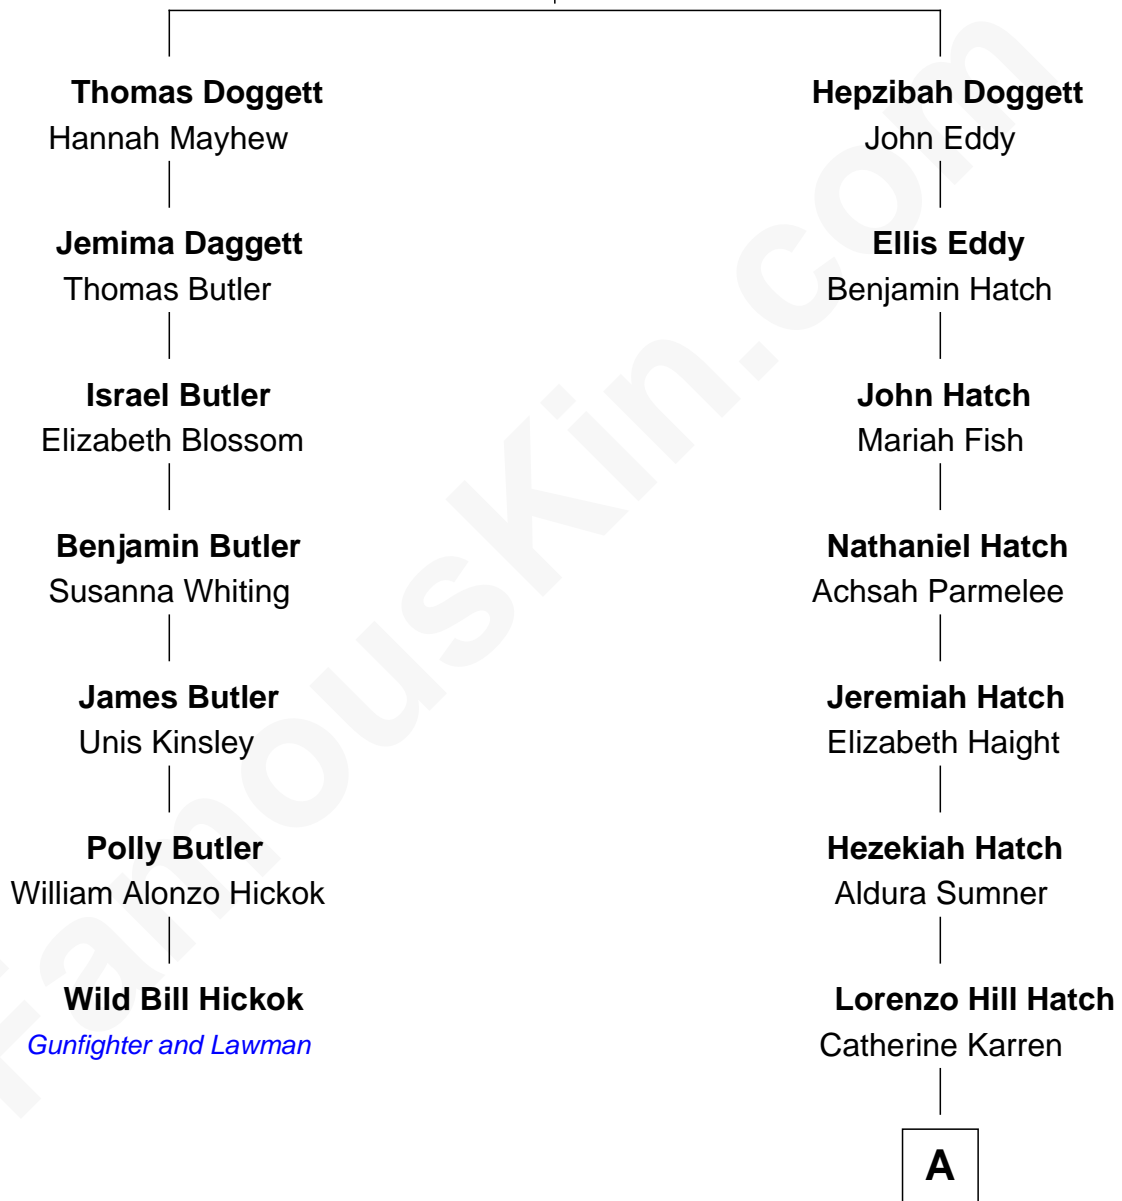

FamousKin.com Relationship Chart of

Wild Bill Hickok

Gunfighter and Lawman

6th cousin 5 times removed of

Elizabeth Smart

Founder of Elizabeth Smart Foundation

John Doggett

A

Catherine Alvenia Hatch

Thomas Hayter Smart

Junius Hatch Smart

Avon Rich

Dr. Charles Rich Smart

Dorotha Jeanne Sharp

Edward Sharp Smart

Lois Ann Francom

Elizabeth Smart

Child Safety Activist