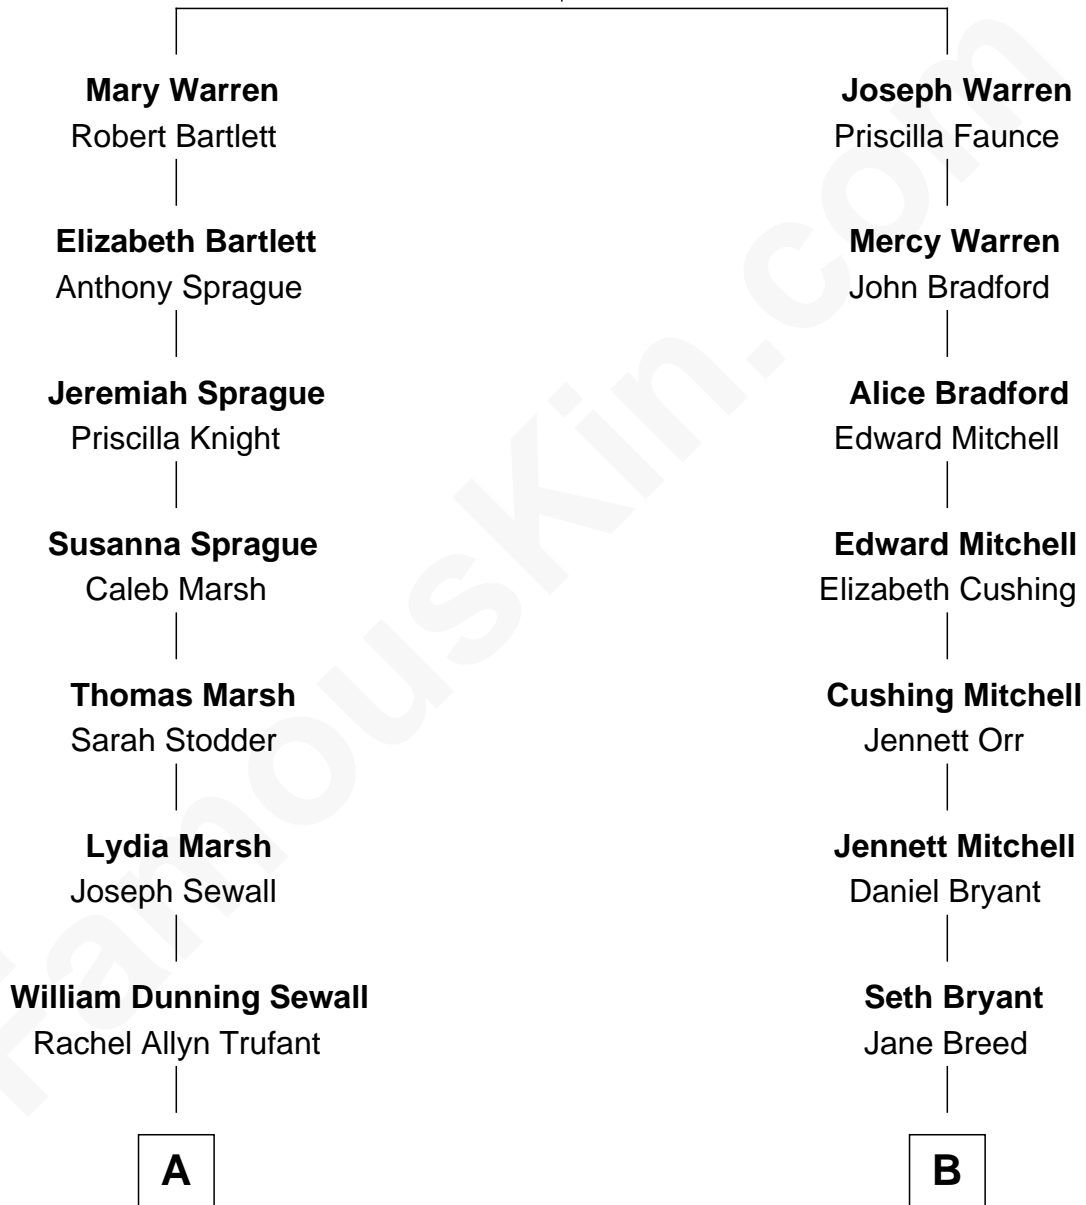

FamousKin.com Relationship Chart of

Sumner Sewall

58th Governor of Maine

9th cousin 1 time removed of

Ali Wentworth

TV Actress and Comedienne

Richard Warren
Elizabeth Walker

A

Arthur Sewall
Emma Duncan Crooker

William Dunning Sewall
Mary Locke Sumner

Sumner Sewall
58th Governor of Maine

B

Mabel B. Bryant
George Burnap Hobart

Richard Bryant Hobart
Janet January Elliott

Mable Bryant Hobart
Eric Bartlett Wentworth