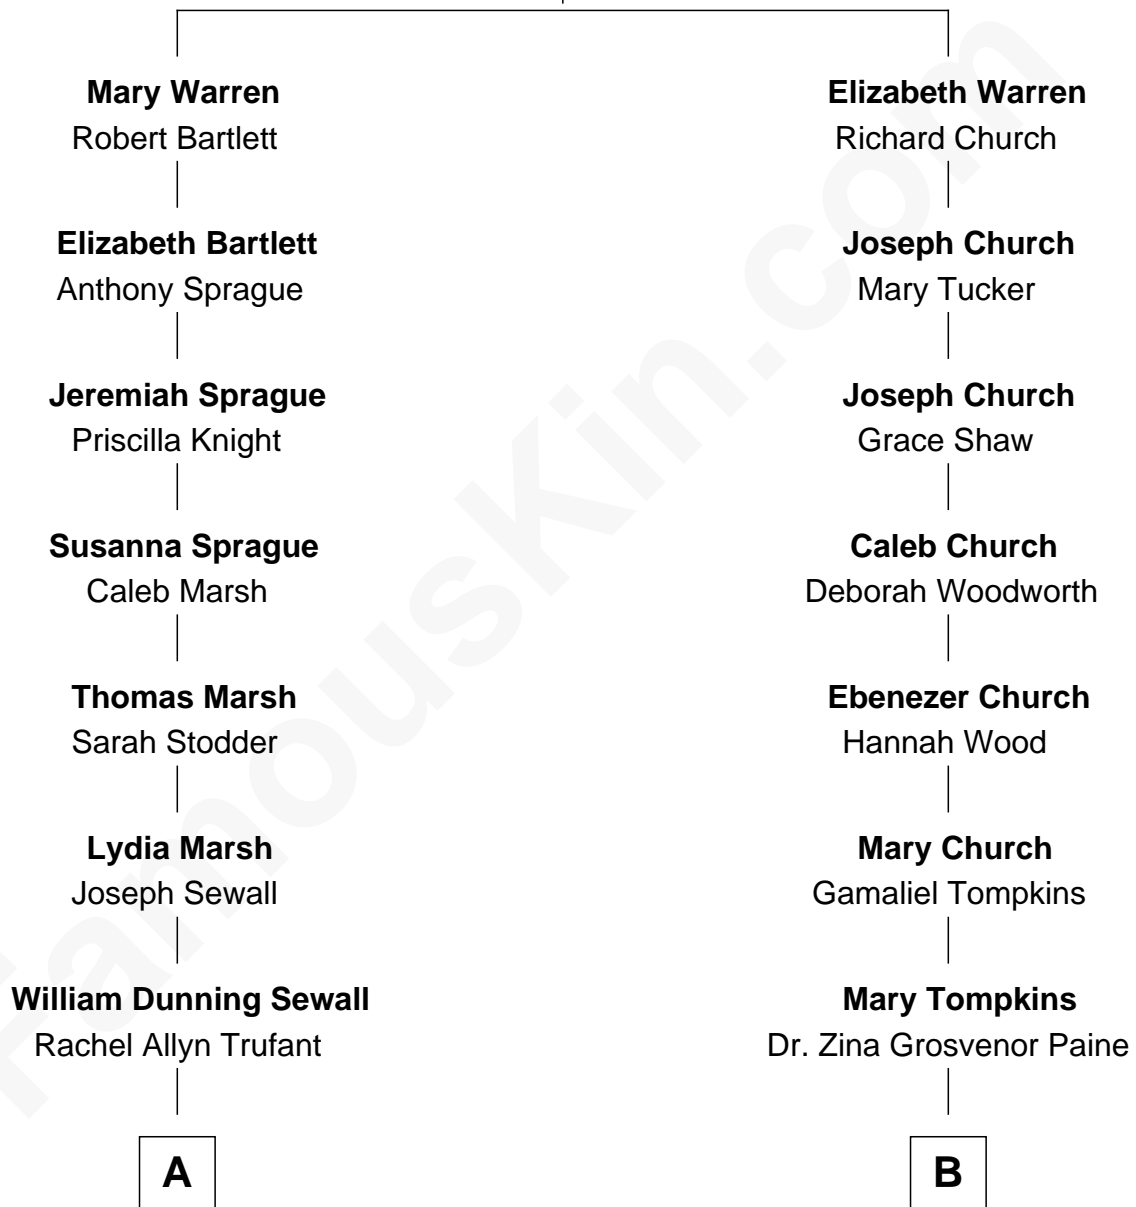

FamousKin.com Relationship Chart of

Sumner Sewall

58th Governor of Maine

9th cousin of

Charles M. Dale

66th Governor of New Hampshire

Richard Warren
Elizabeth Walker

A

Arthur Sewall
Emma Duncan Crooker

William Dunning Sewall
Mary Locke Sumner

Sumner Sewall
58th Governor of Maine

B

Nathaniel Tompkins Paine
Martha Mariah Milby

Maud Paine
Fred Vernon Dale

Charles M. Dale
66th Governor of New Hampshire