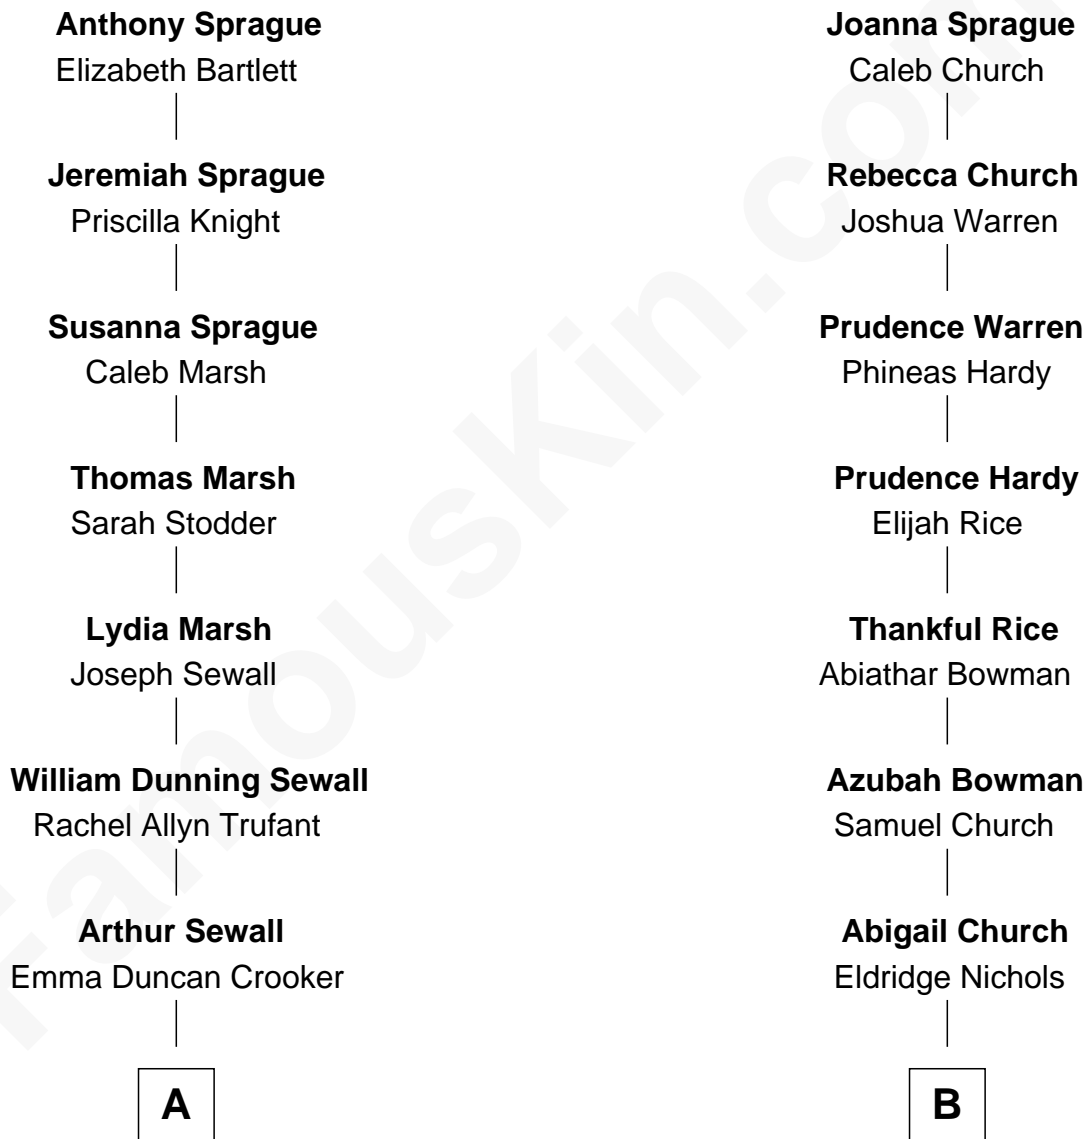

# FamousKin.com Relationship Chart of

**Sumner Sewall**

*58th Governor of Maine*

8th cousin 5 times removed of

**Taylor Lautner**

*TV and Movie Actor*

**William Sprague**

Millicent Eames

**A**

**William Dunning Sewall**

Mary Locke Sumner

**Sumner Sewall**

*58th Governor of Maine*

**B**

**George Nichols**

Louise Harriett Randall