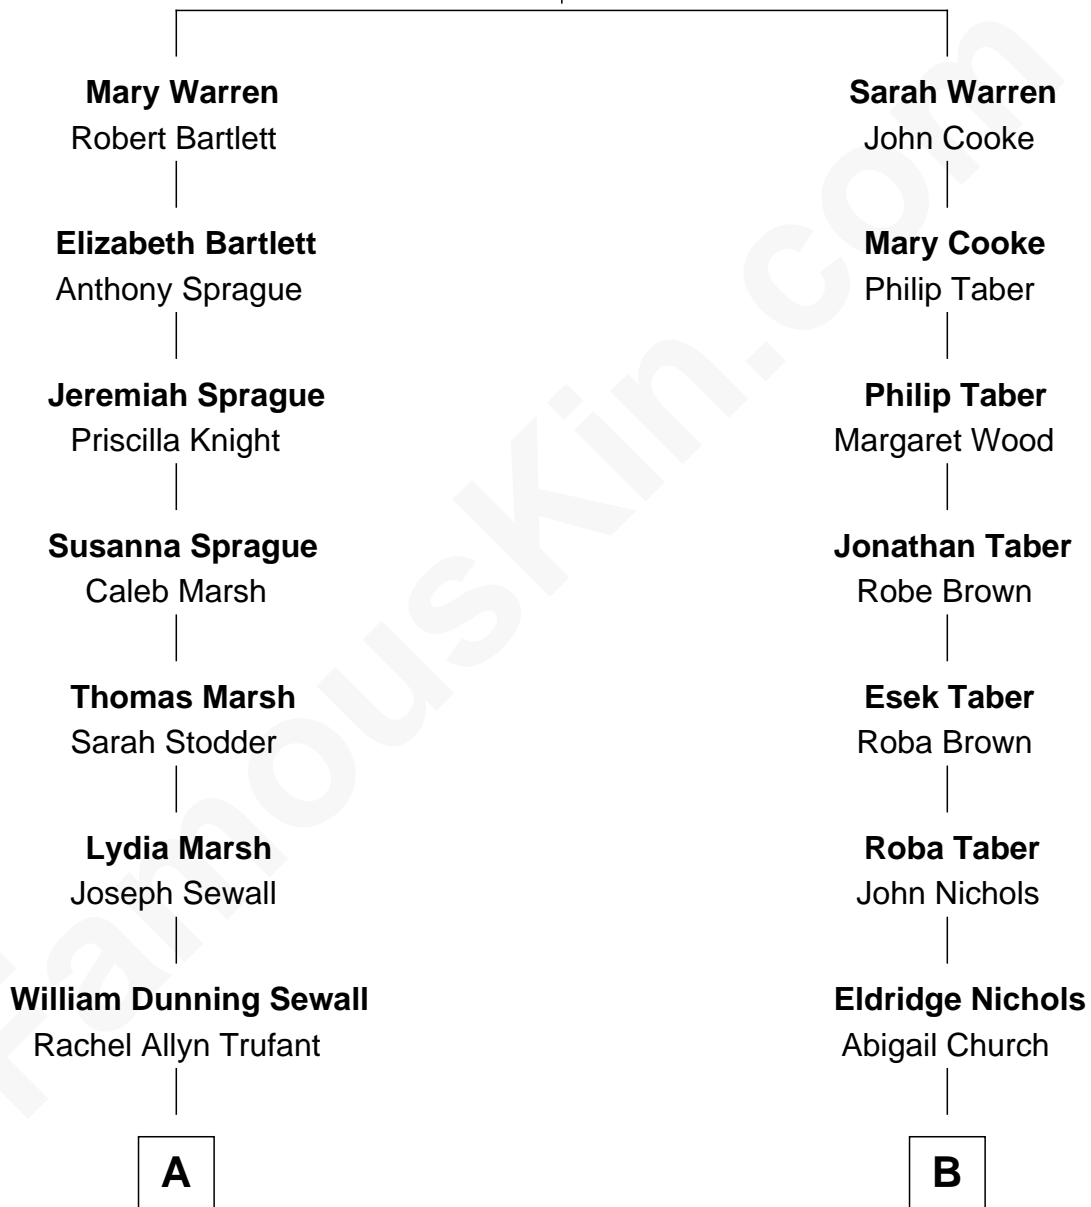

FamousKin.com Relationship Chart of

Sumner Sewall

58th Governor of Maine

9th cousin 4 times removed of

Taylor Lautner

TV and Movie Actor

Richard Warren
Elizabeth Walker

A

Arthur Sewall
Emma Duncan Crooker

William Dunning Sewall
Mary Locke Sumner

Sumner Sewall
58th Governor of Maine

B

George Nichols
Louise Harriett Randall

Wayland Albert Nichols
Fannie Blanche Sisco

Frank James Nichols
Olive F. Allen