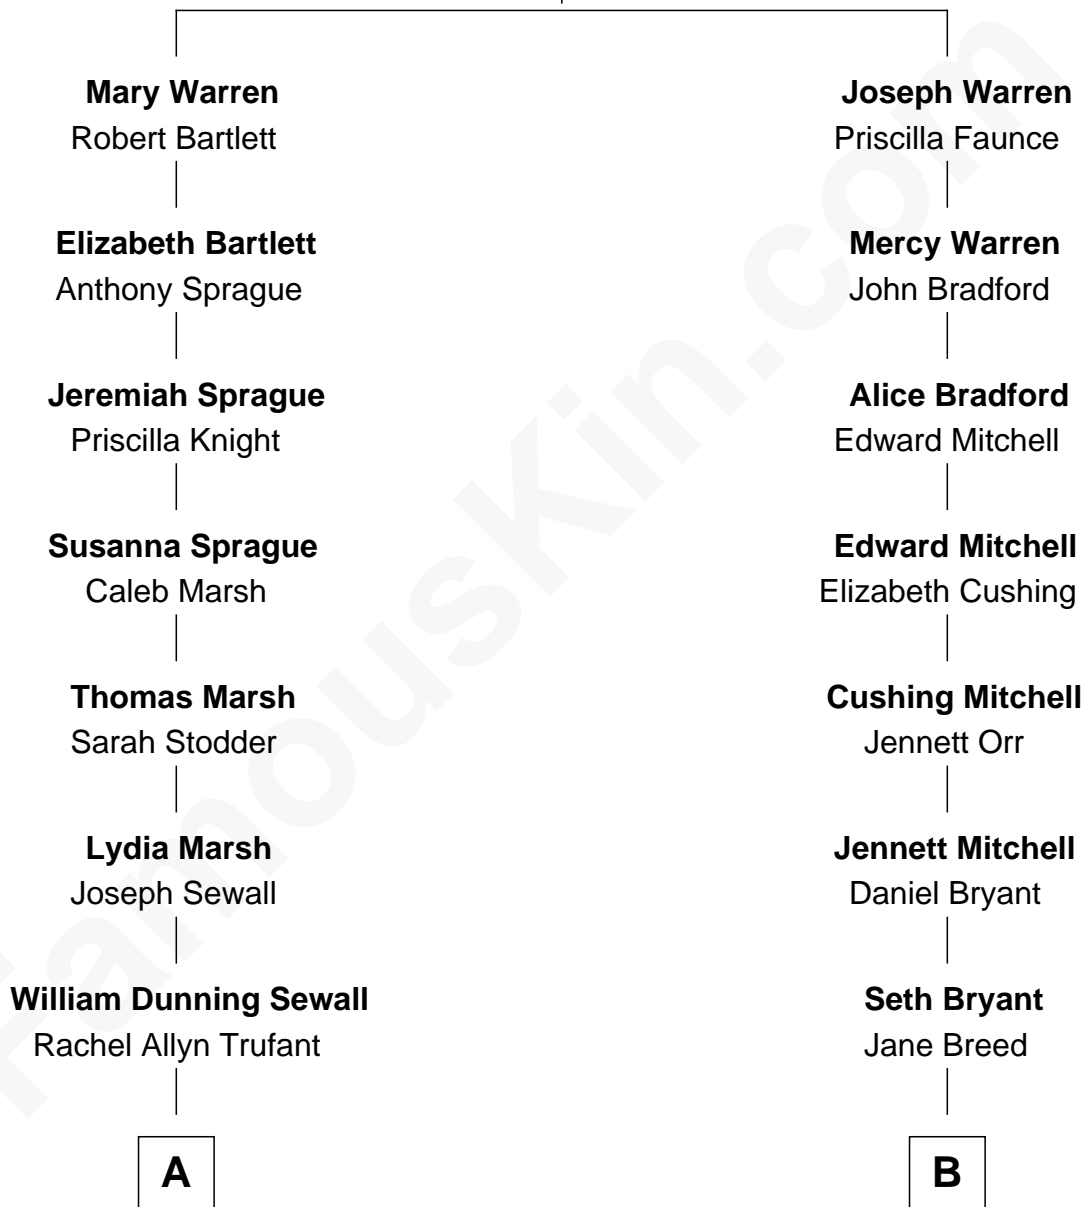

FamousKin.com Relationship Chart of

Sumner Sewall

58th Governor of Maine

8th cousin 1 time removed of

James B. Conant

President of Harvard University

Richard Warren
Elizabeth Walker

A

Arthur Sewall
Emma Duncan Crooker

William Dunning Sewall
Mary Locke Sumner

Sumner Sewall
58th Governor of Maine

B

Jennett Orr Bryant
James Scott Conant

James B. Conant
President of Harvard University

FamousKin.com