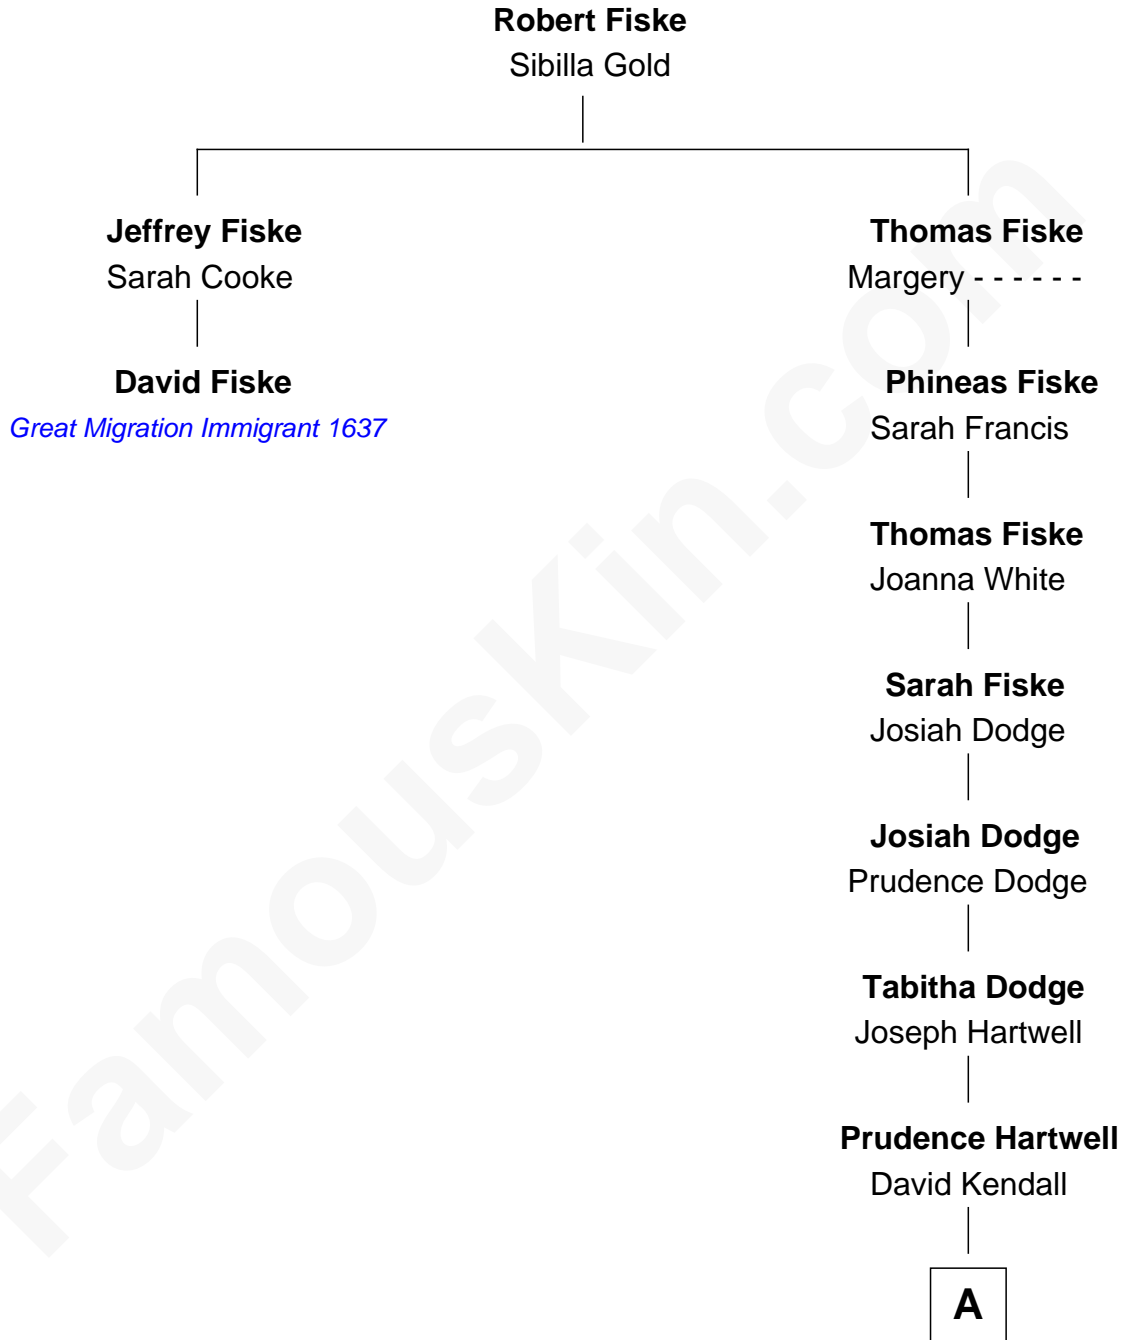

## Relationship Chart of

### David Fiske

(unk - c1660/1) Great Migration Immigrant 1637

1st cousin 11 times removed of

**Margot Kidder**

TV and Movie Actress

**A**

**Prudence Kendall**

Martin Kendall

**Isaac Platt Kendall**

Caroline Partridge

**Louise Kendall**

Willard Kidder

**Sidney Jesse Kidder**

Margaret Powell

**Kendall Kidder**

Jocelyn Mary Wilson