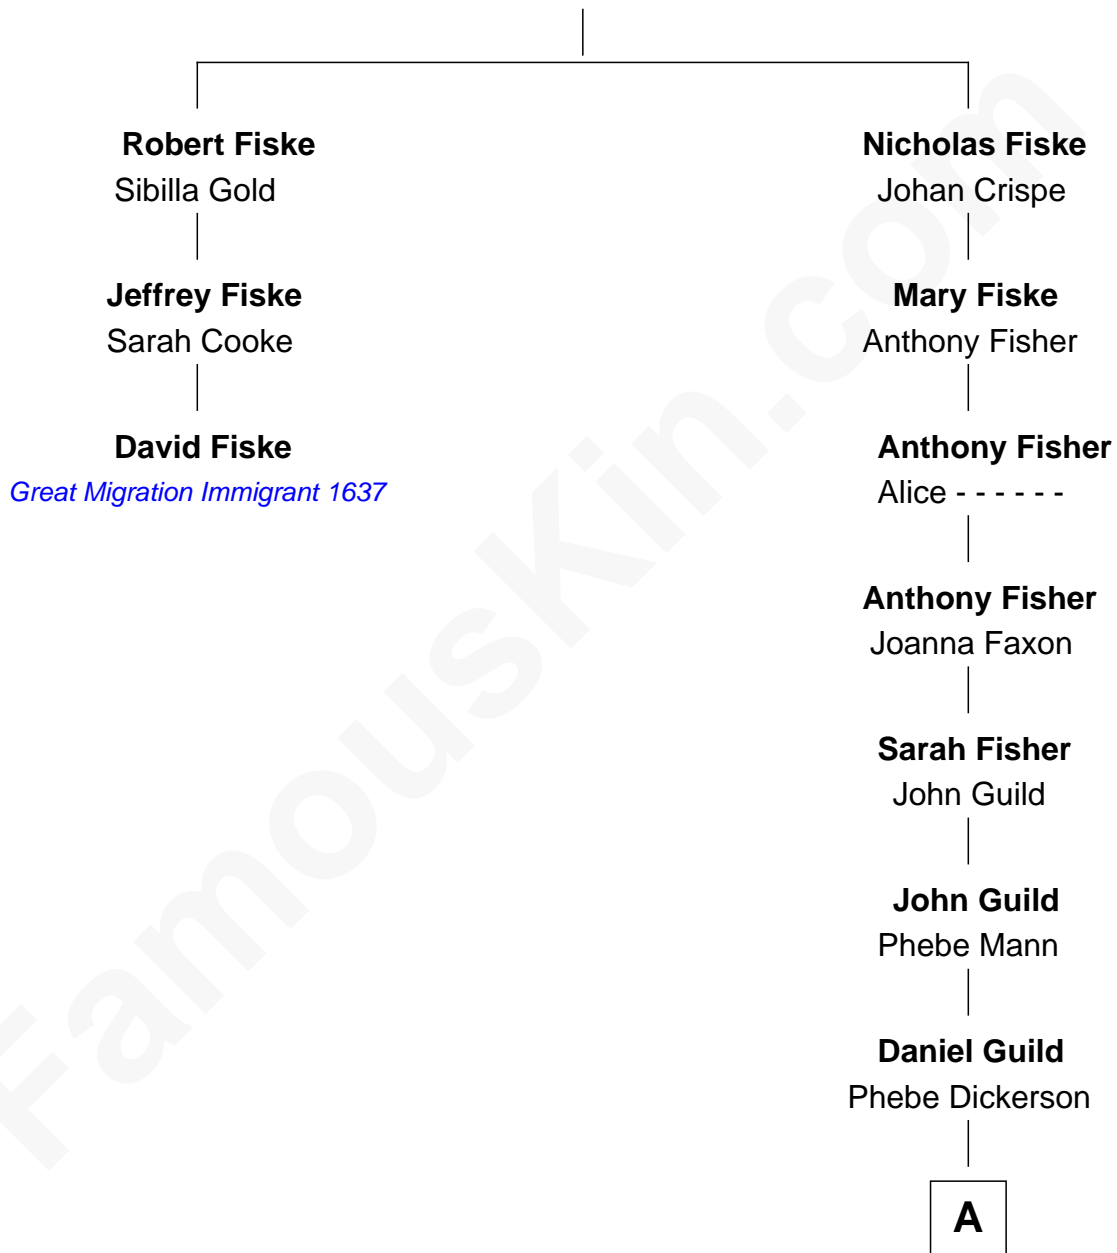

FamousKin.com Relationship Chart of

David Fiske

(unk - c1660/1) Great Migration Immigrant 1637

2nd cousin 12 times removed of

Ethan Peck

TV and Movie Actor

Richard Fiske

A

Mary Guild

Benjamin Daggett

John Dickinson Daggett

Sarah B. Sparks

Elizabeth Maria Daggett

William Henry Ayers

John Daggett Ayers

Katherine Elizabeth Forse