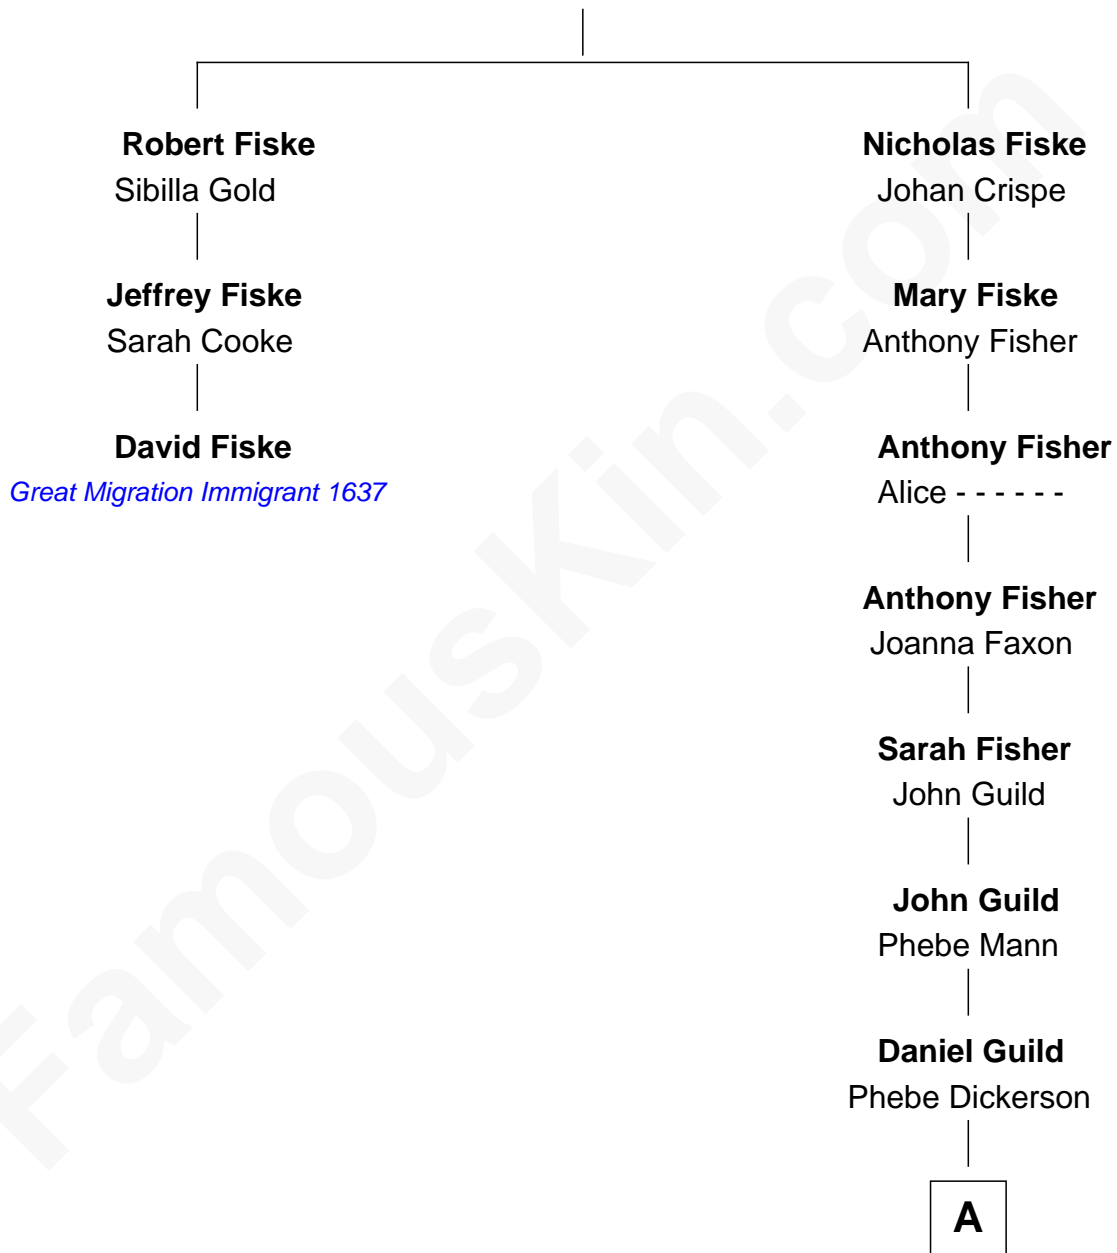

# FamousKin.com Relationship Chart of

**David Fiske**

*(unk - c1660/1) Great Migration Immigrant 1637*

2nd cousin 10 times removed of

**Gregory Peck**

*Movie Actor*

**Richard Fiske**

**A**

|  
**Mary Guild**

Benjamin Daggett

|  
**John Dickinson Daggett**

Sarah B. Sparks

|  
**Elizabeth Maria Daggett**

William Henry Ayers

|  
**John Daggett Ayers**

Katherine Elizabeth Forse