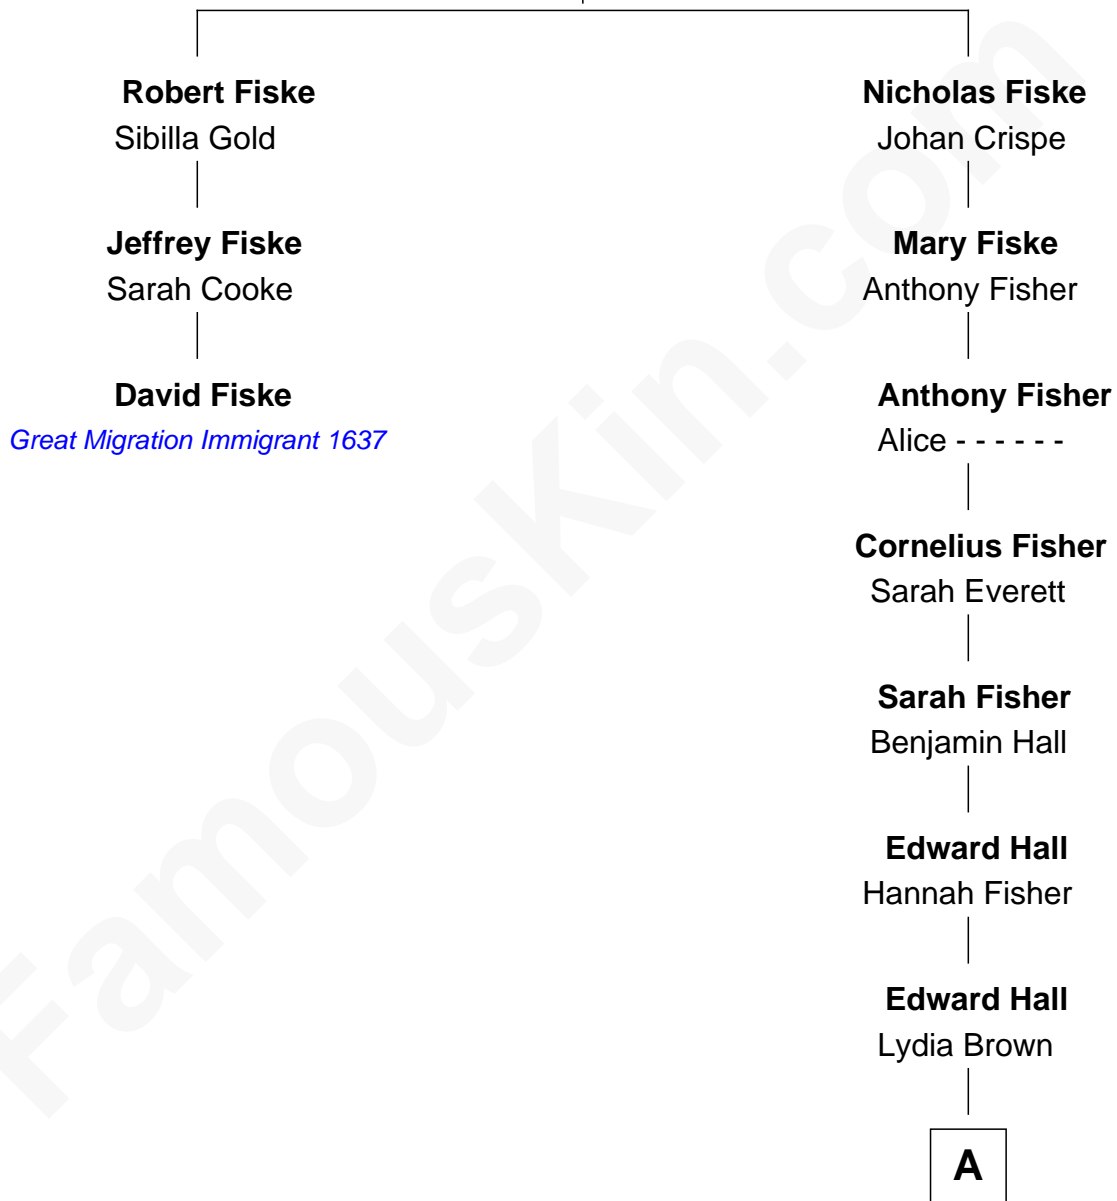

FamousKin.com Relationship Chart of

David Fiske

(unk - c1660/1) Great Migration Immigrant 1637

2nd cousin 12 times removed of

Billie Jean King

Pro-Tennis Champion

Richard Fiske

A

Hannah Hall
Ezekiel Powers

James Powers
Huldah Cooper

Fatima S. Powers
Thomas J. Wadleigh

Florence M. Wadleigh
George W. Mason

Georgia Etta Mason
Willis D. Moffitt

Willis Durkee Moffitt
Blanche Gertrude Leighton