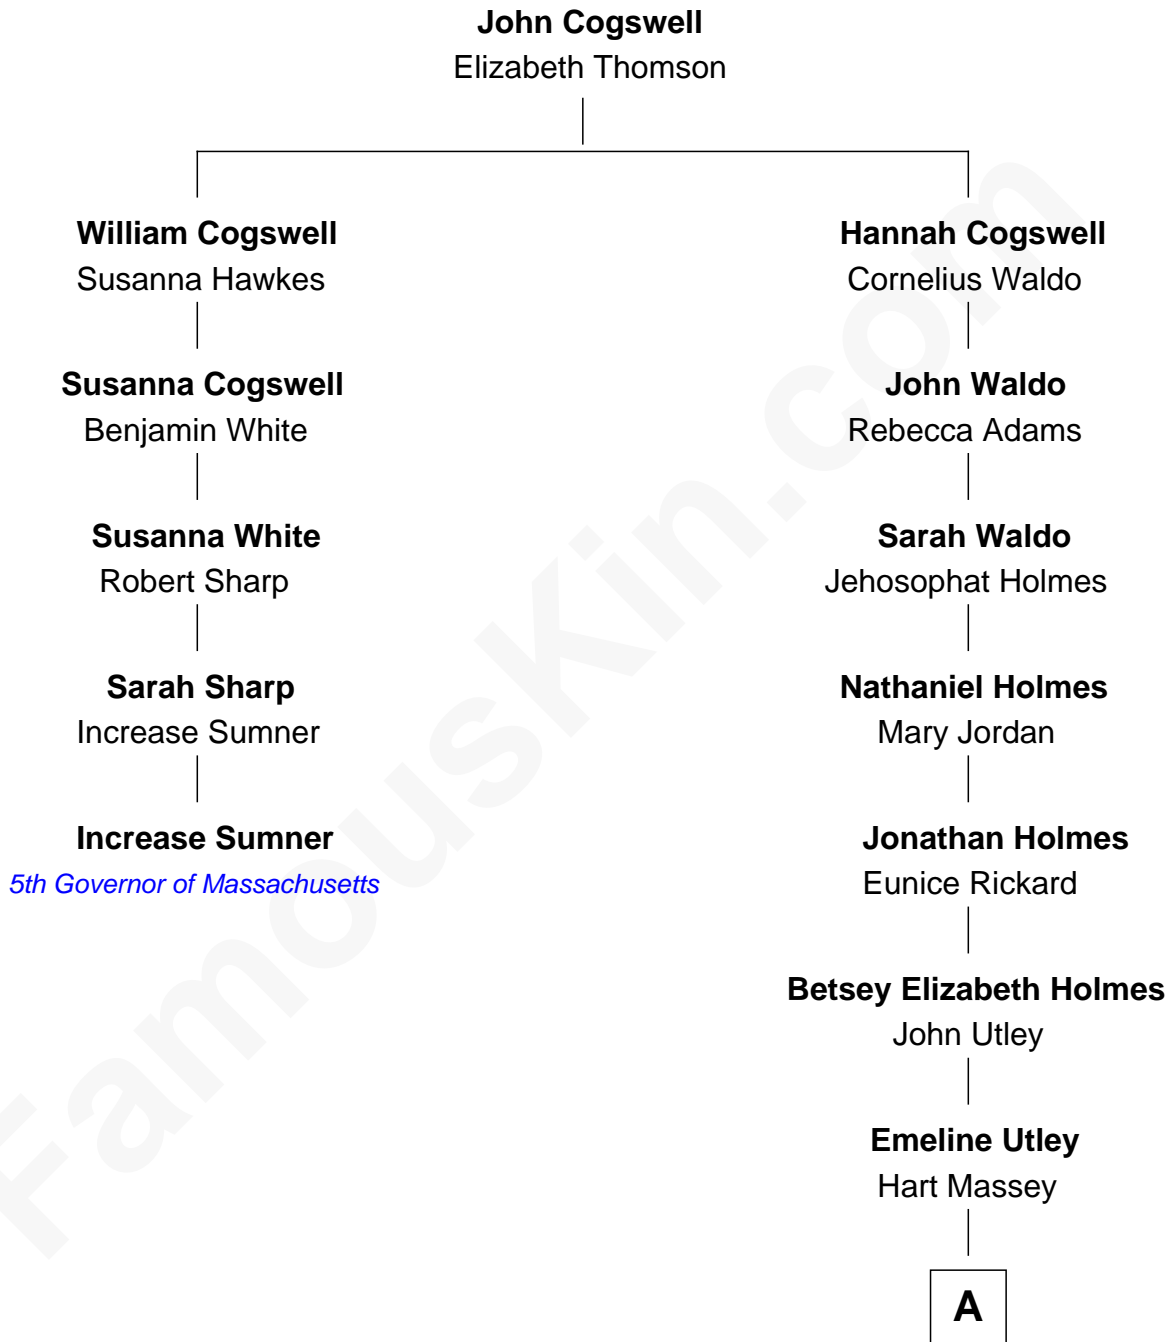

FamousKin.com Relationship Chart of

Increase Sumner

5th Governor of Massachusetts

4th cousin 5 times removed of

Ray Stanton Avery

Founder, Avery Dennison Corp.

A

—
Ella Amelia Massey
Samuel Fowler Dickinson

—
Emma Miller Dickinson
Oliver Perry Avery

—
Ray Stanton Avery
Founder, Avery Dennison Corp.

FamousKin.com