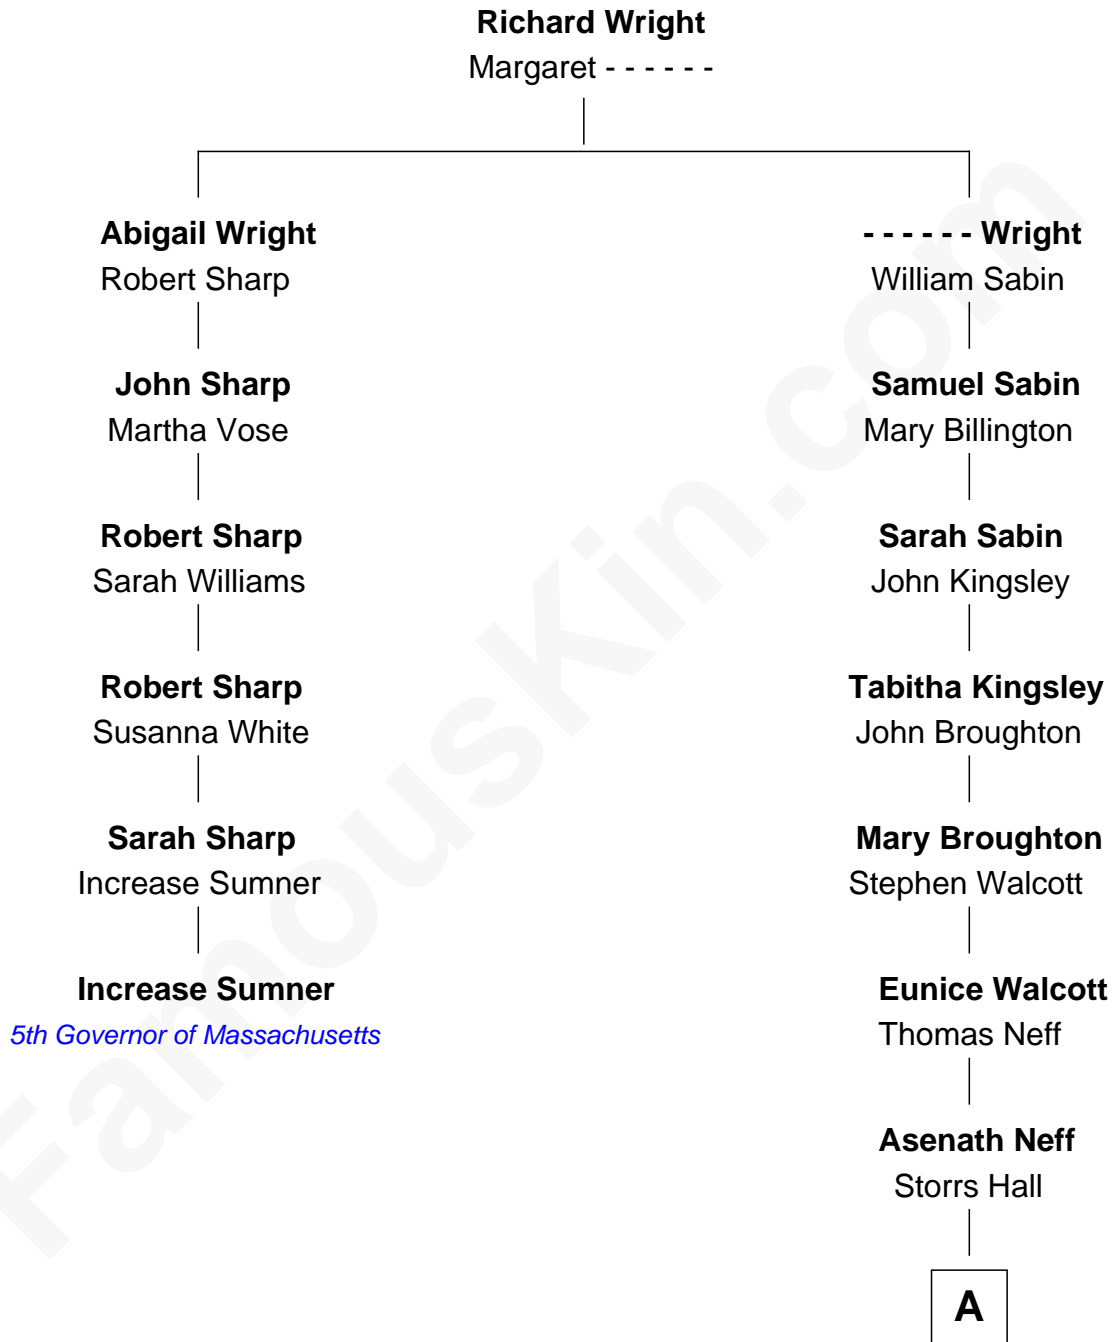

# FamousKin.com Relationship Chart of

**Increase Sumner**

*5th Governor of Massachusetts*

5th cousin 4 times removed of

**Henry Howard Sessions**

*Railroad Car Inventor*

Pullman

"Jamestown"  
Sleeping Car

**A**

**Asenath Hall**  
Rufus Sessions

**Milton Sessions**  
Rosanna Beals

**Henry Howard Sessions**  
*Railroad Car Inventor*

FamousKin.com