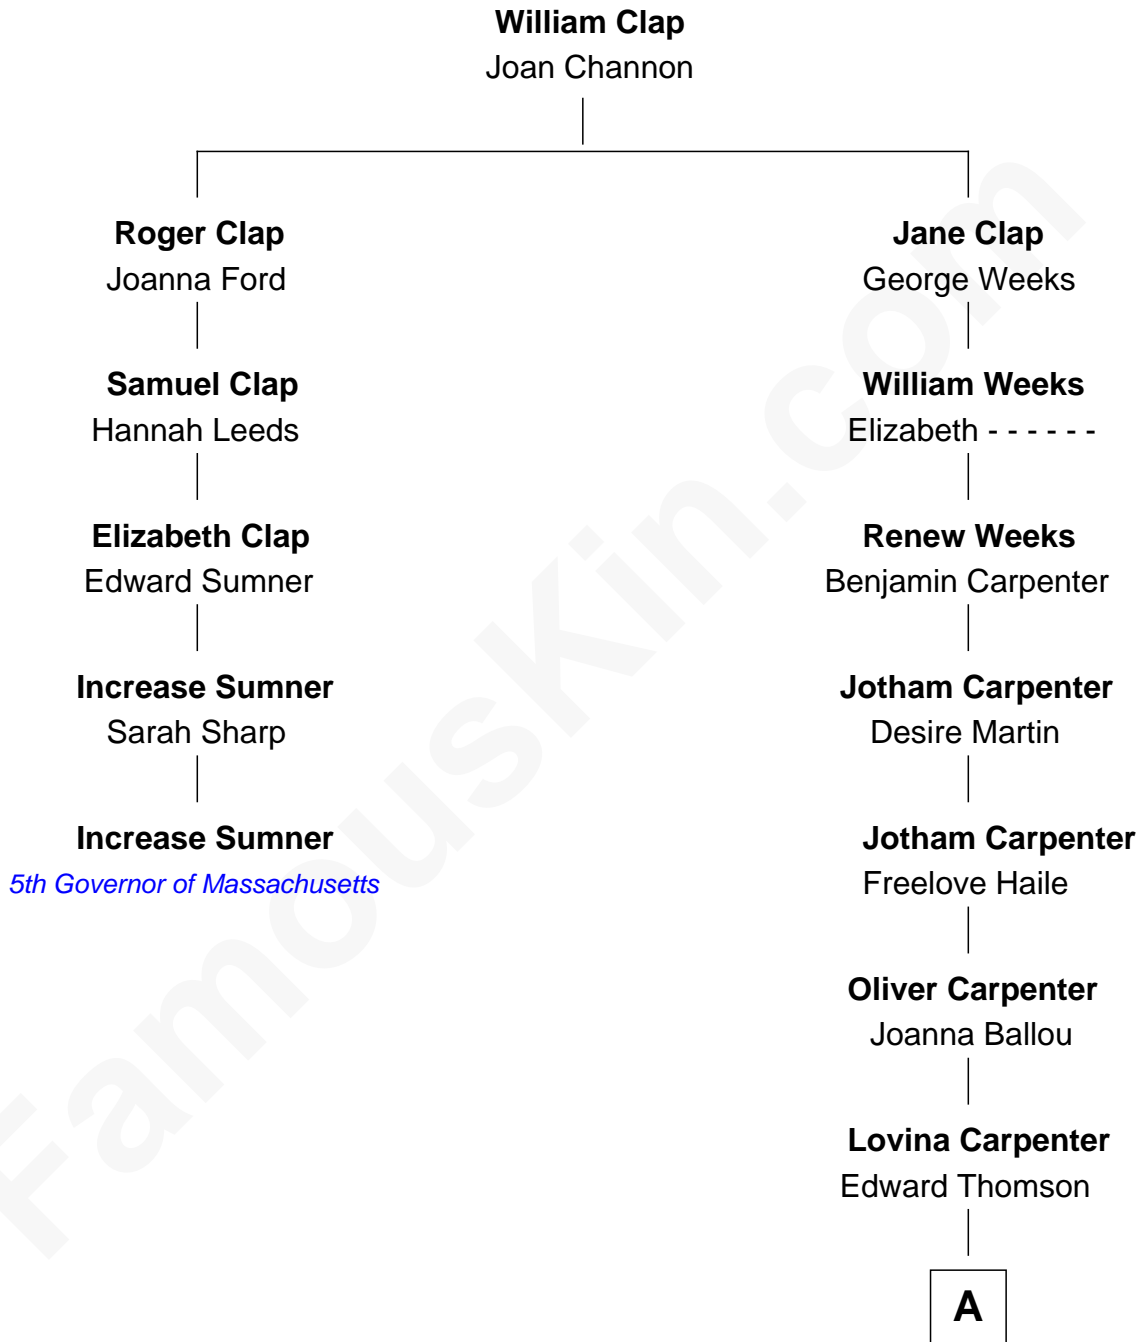

FamousKin.com

Relationship Chart of

Increase Sumner

5th Governor of Massachusetts

4th cousin 10 times removed of

Ava Michelle

Model and Actress

A