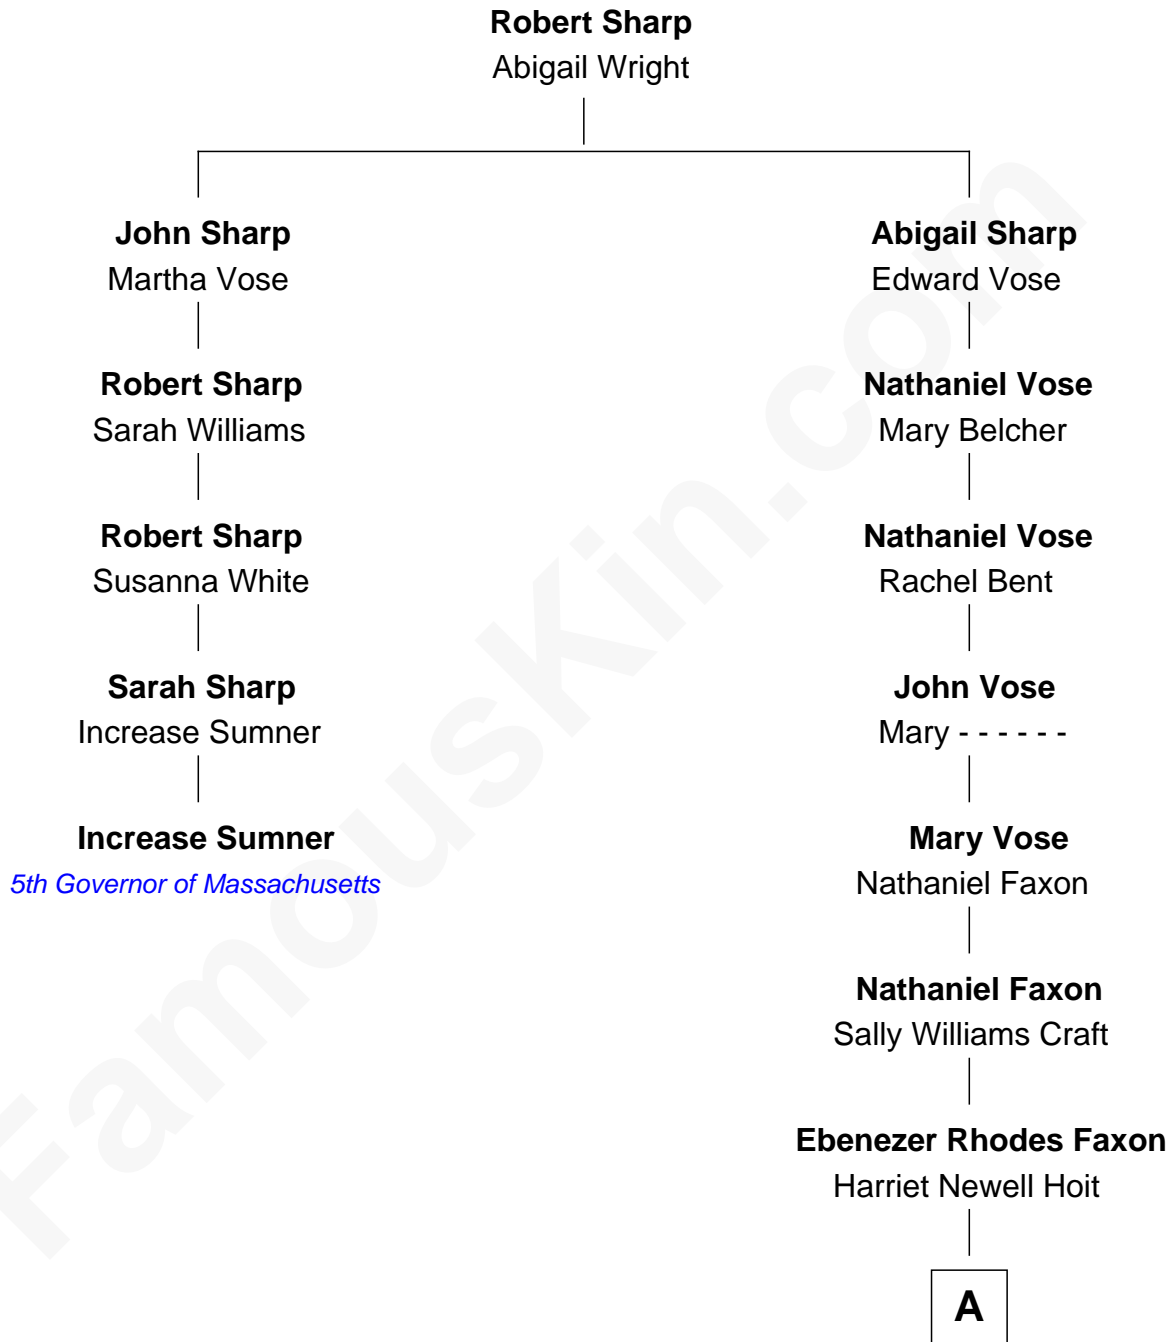

# FamousKin.com Relationship Chart of

**Increase Sumner**

*5th Governor of Massachusetts*

4th cousin 7 times removed of

**Nat Faxon**

*Actor, Comedian, Director and Screenwriter*

A

**Dr. William Otis Faxon**

Susan Reed Wales

**Dr. Nathaniel Wales Faxon**

Marie Bassett Conant

**William Otis Faxon**

Frances Mary Parker

**Dr. David Parker Faxon**

Monica Andrea Kersten

**Nat Faxon**