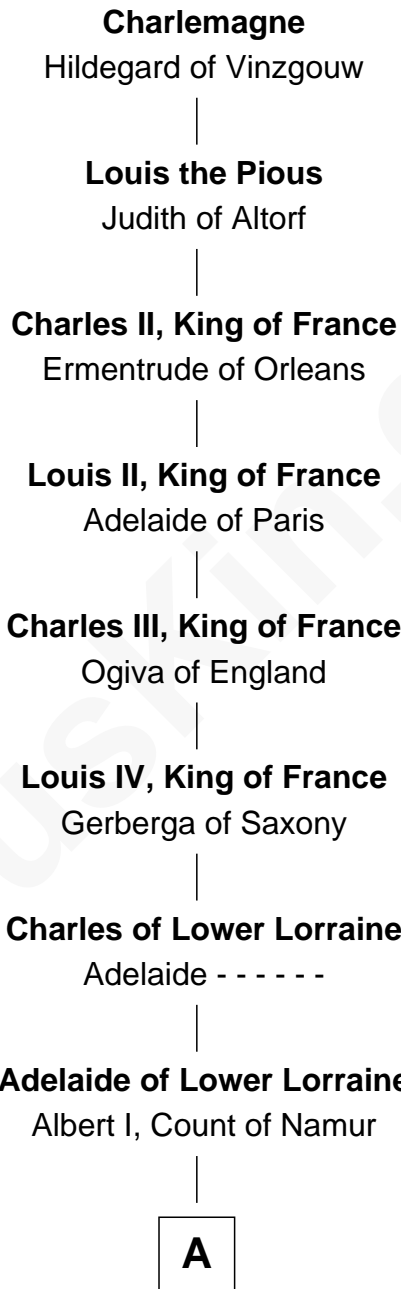

# FamousKin.com Relationship Chart of

**Increase Sumner**

*5th Governor of Massachusetts*

**33rd Great-grandson of**

**Charlemagne**

*King of the Franks*

**A**

**Albert II, Count of Namur**  
Regelinde of Lower Lorraine

**Albert III, Count of Namur**  
Ida of Saxony

**Godfrey, Count of Namur**  
Sybil of Chateau-Porcien

Probable

**Elizabeth of Namur**  
Gervais, Count of Rethel

**Miliscent of Rethel**  
Richard de Camville

**William de Camville**  
Auberée de Marmion

**William de Camville**  
Iseuda - - - - -

**Thomas de Camville**  
Agnes - - - - -

**Felicia de Camville**  
Philip Durvassal

**Thomas Durvassal**  
Margery - - - - -

**B**

**B**

**Margery Durvassal**

William de la Spine

**William de la Spine**

Alice de Bruley

**Sir Guy de la Spine**

Katherine - - - - -