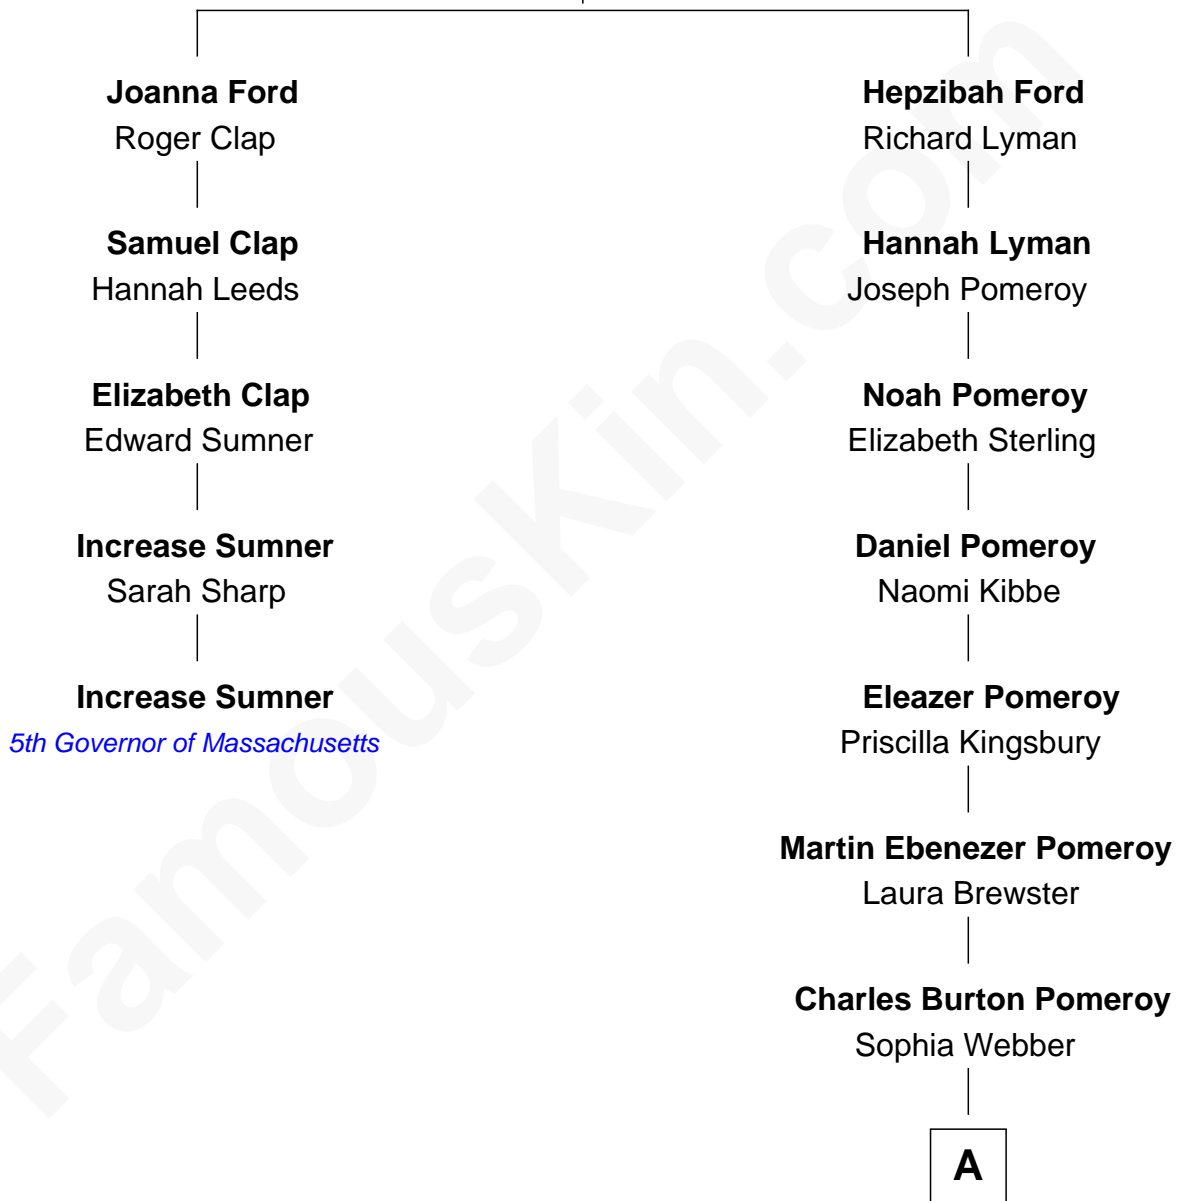

# FamousKin.com Relationship Chart of

**Increase Sumner**

*5th Governor of Massachusetts*

4th cousin 5 times removed of

**Brewster H. Shaw**

*NASA Astronaut*

**Thomas Ford**  
Elizabeth Charde

**A**

**Adelle Pomeroy**  
John Thomas Shaw

**Brewster Hopkinson Shaw**  
Leone Marguerite Lee

**Brewster H. Shaw**  
*NASA Astronaut*

FamousKin.com