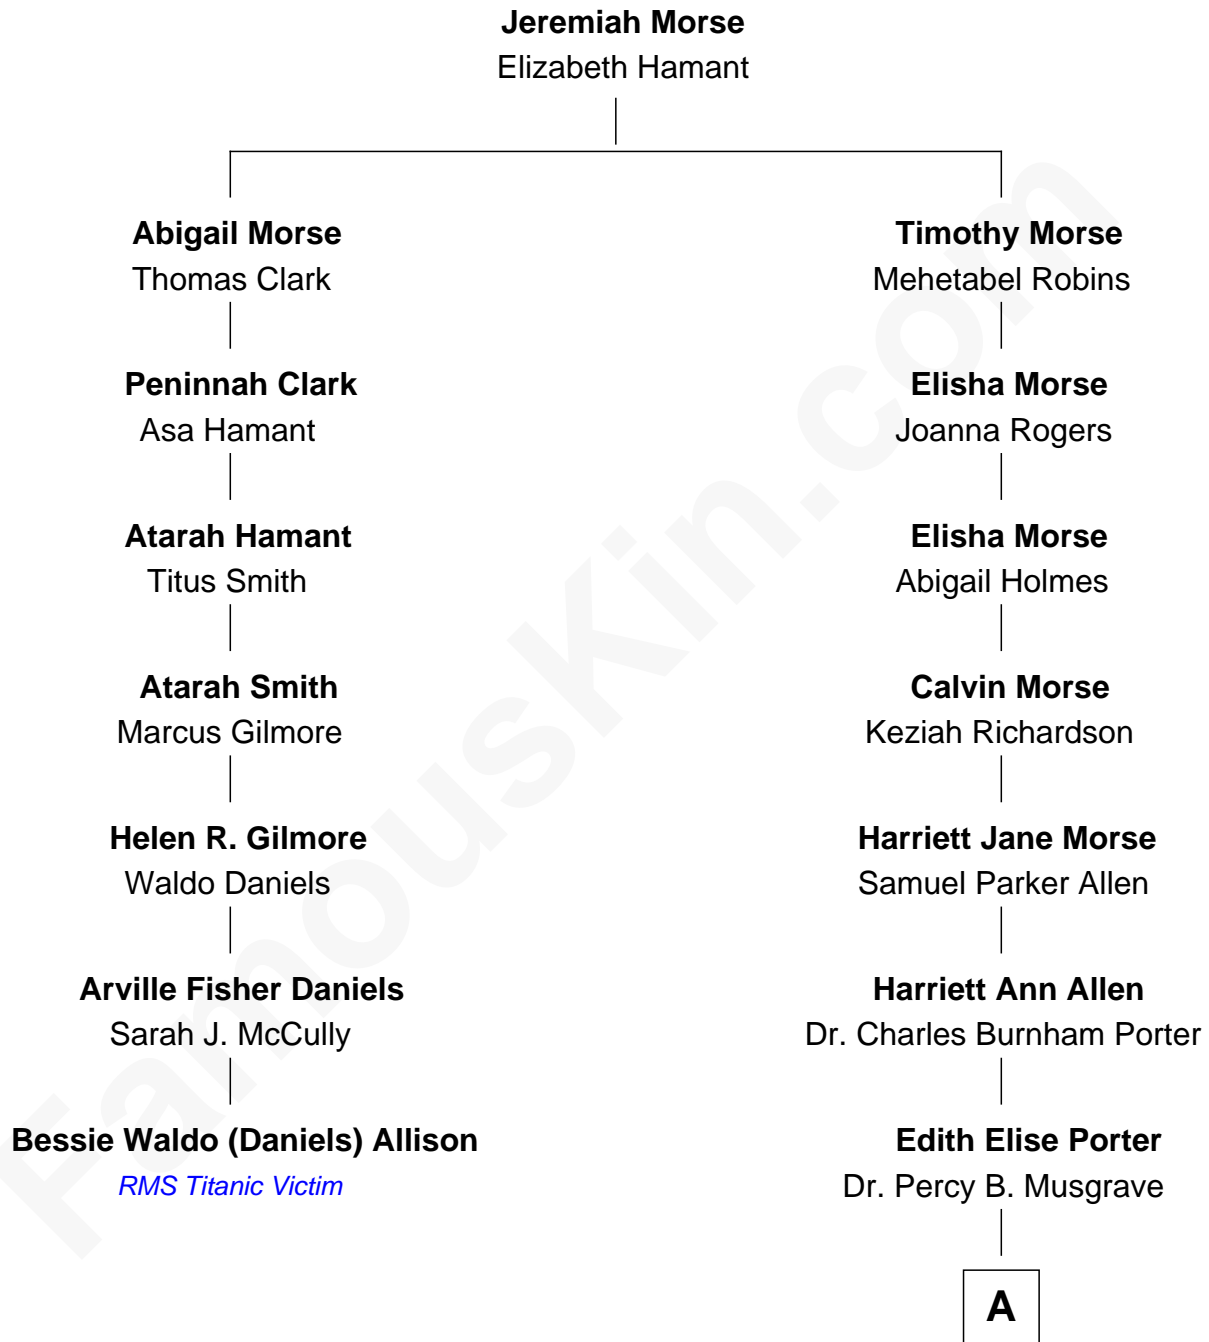

FamousKin.com
Relationship Chart of
Bessie Waldo (Daniels) Allison
RMS Titanic Victim

6th cousin 2 times removed of

Story Musgrave
NASA Astronaut

A

|
Percy Musgrave
Marguerite Swann

|
Story Musgrave
NASA Astronaut

FamousKin.com