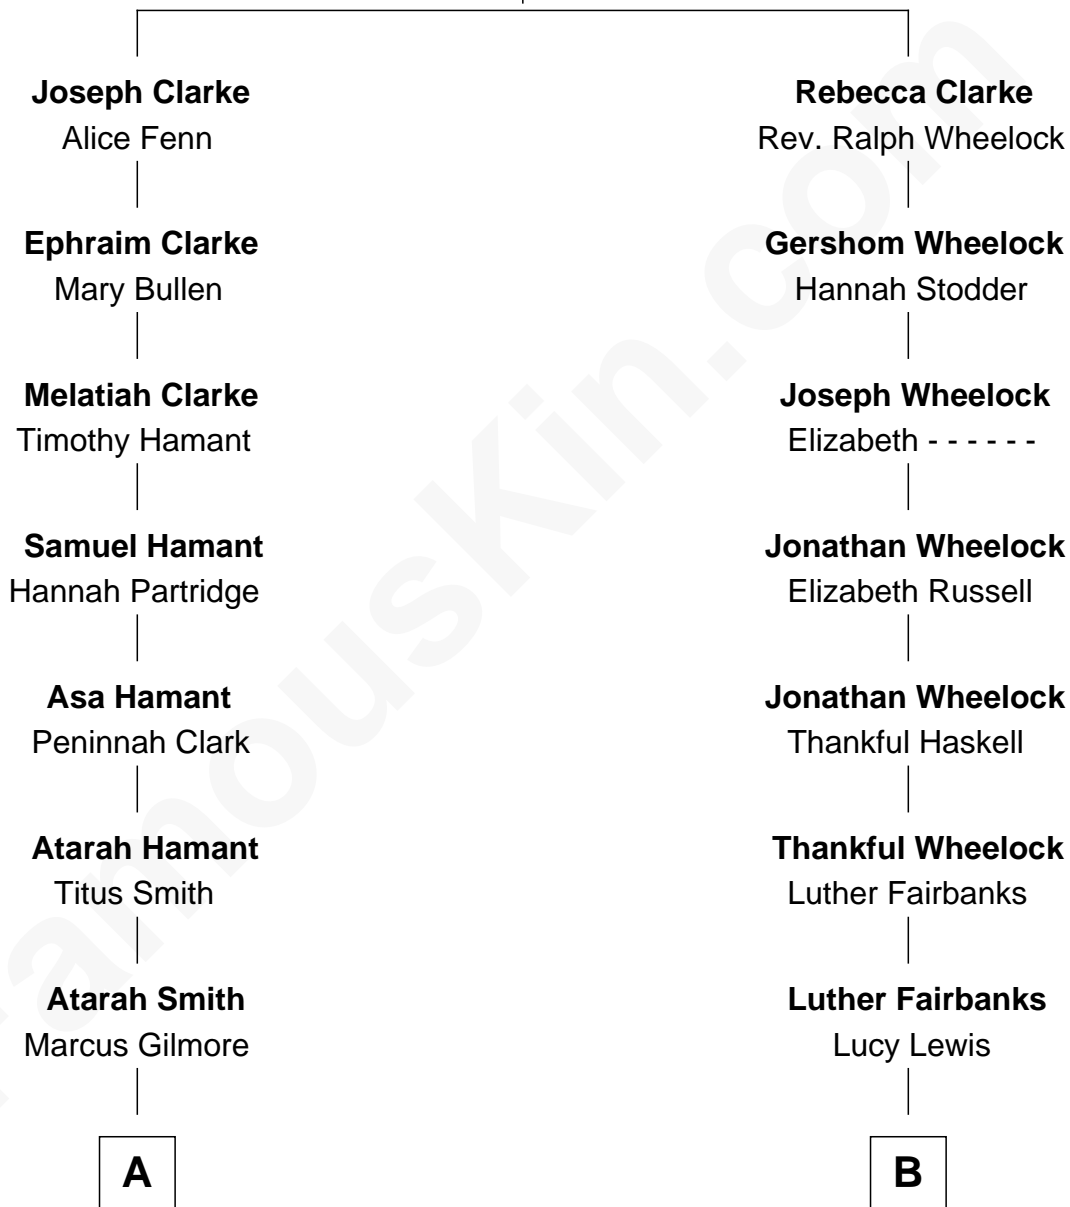

FamousKin.com
Relationship Chart of
Bessie Waldo (Daniels) Allison

RMS Titanic Victim

8th cousin 1 time removed of

Charles Warren Fairbanks

26th U.S. Vice-President

Thomas Clarke

Mary Canne

A

Helen R. Gilmore
Waldo Daniels

Arville Fisher Daniels
Sarah J. McCully

Bessie Waldo (Daniels) Allison
RMS Titanic Victim

B

Loriston Monroe Fairbanks
Mary Adelaide Smith

Charles Warren Fairbanks
26th U.S. Vice-President