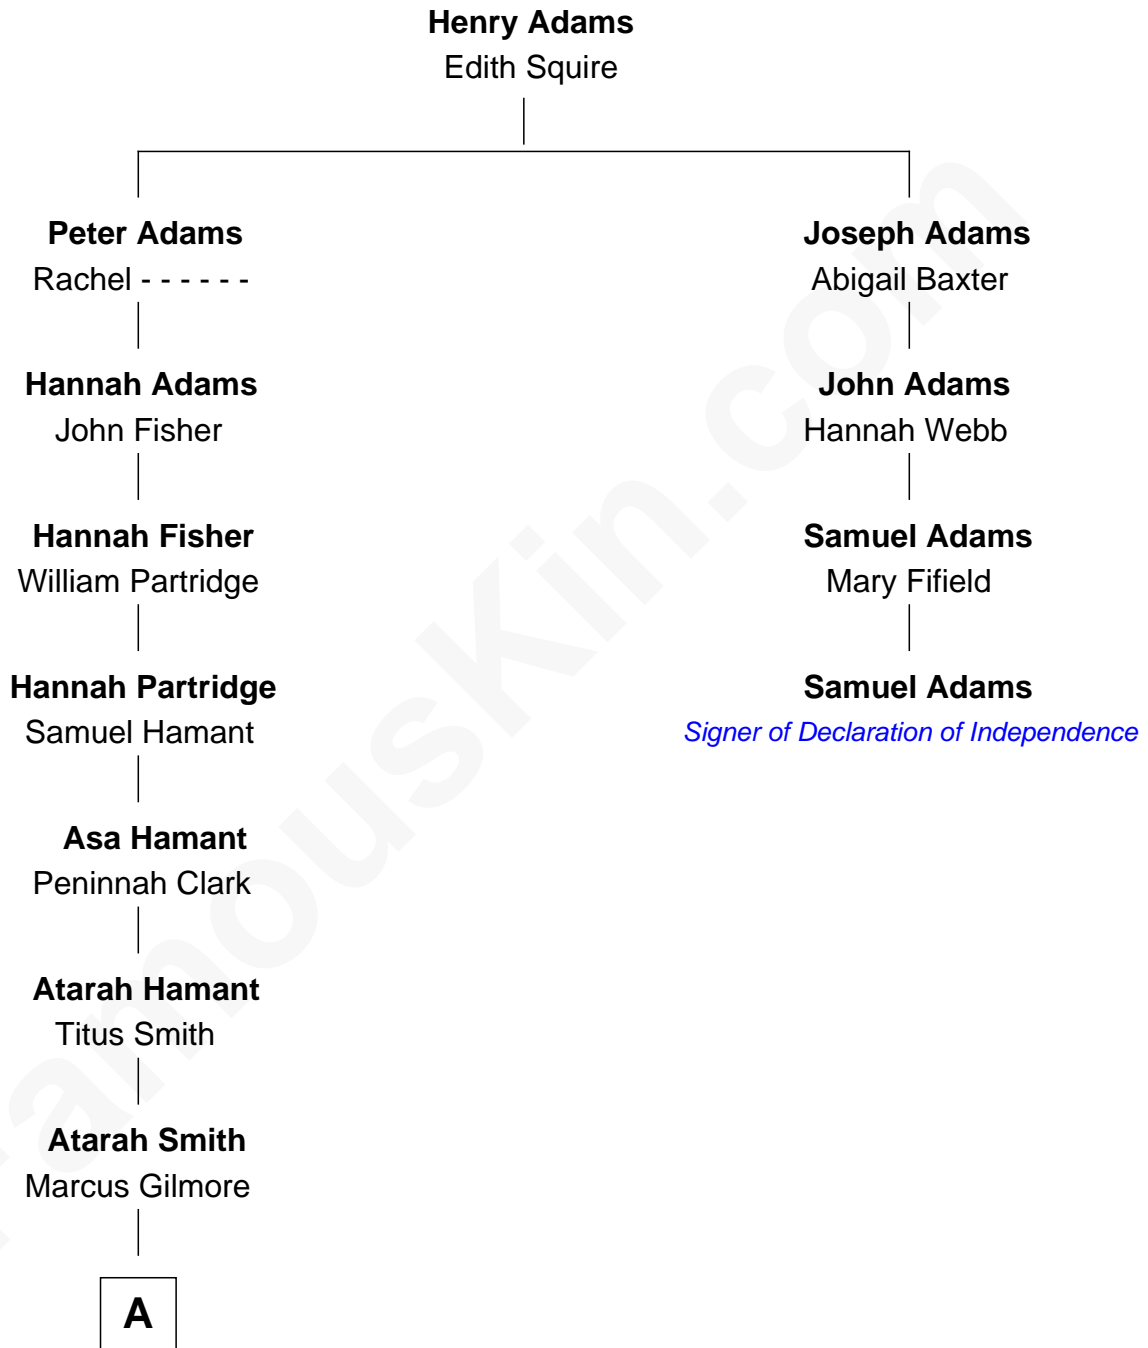

**FamousKin.com**  
**Relationship Chart of**  
**Bessie Waldo (Daniels) Allison**  
*RMS Titanic Victim*

**3rd cousin 6 times removed of**  
**Samuel Adams**  
*Signer of the Declaration of Independence*

**A**

—  
**Helen R. Gilmore**

Waldo Daniels

—  
**Arville Fisher Daniels**

Sarah J. McCully

—  
**Bessie Waldo (Daniels) Allison**

*RMS Titanic Victim*

FamousKin.com