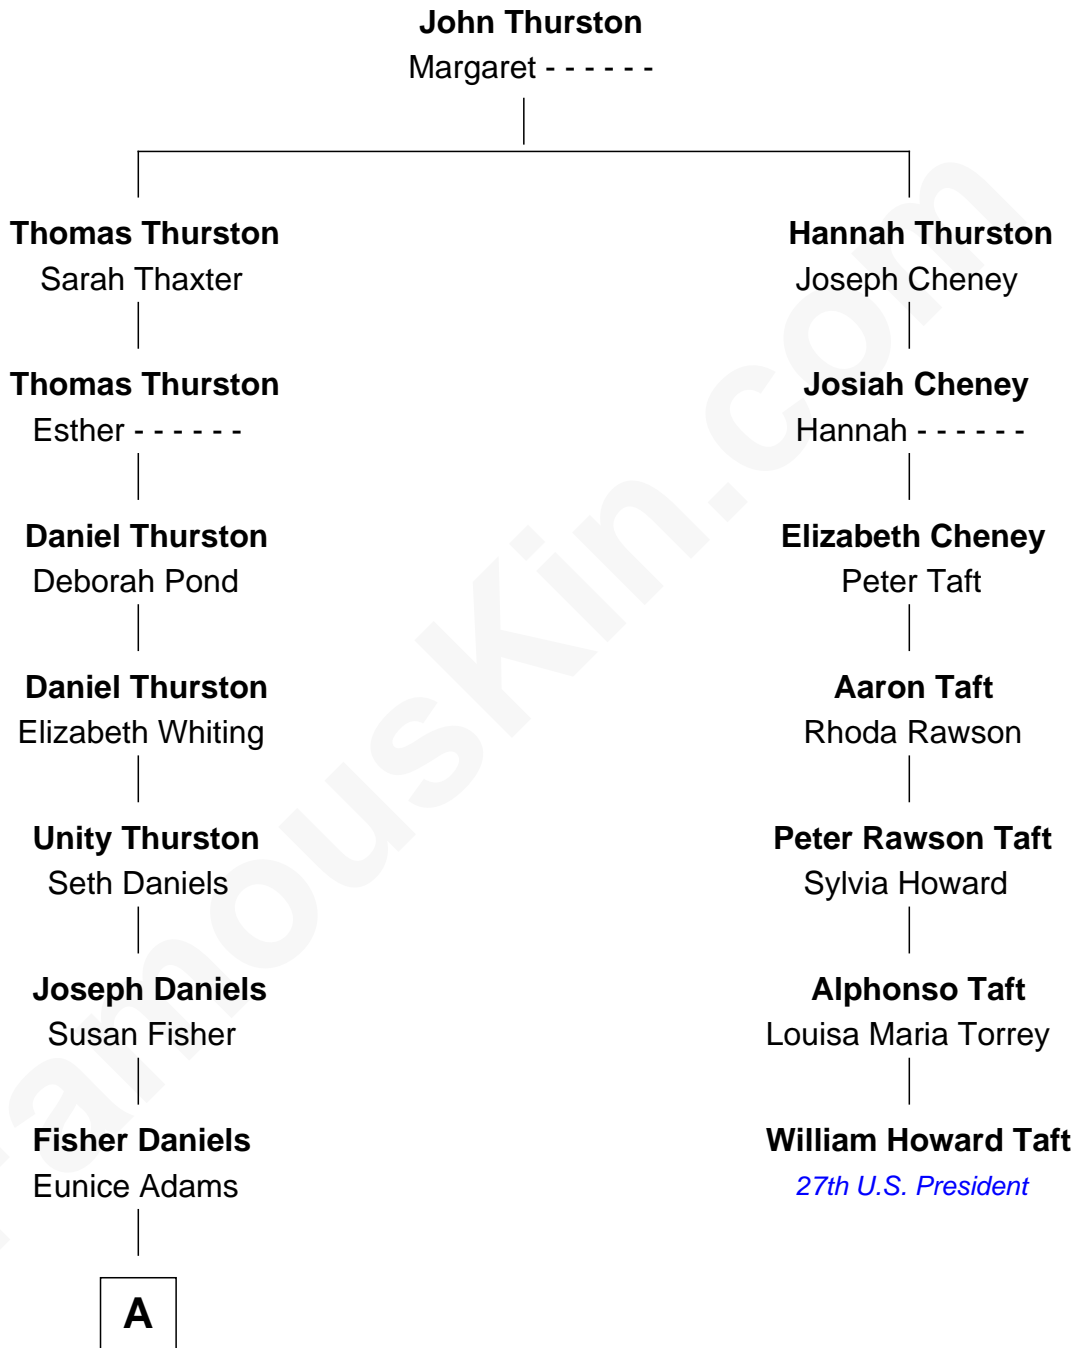

FamousKin.com
Relationship Chart of
Bessie Waldo (Daniels) Allison
RMS Titanic Victim

6th cousin 3 times removed of

William Howard Taft
27th U.S. President

A

—
Waldo Daniels
Helen R. Gilmore

—
Arville Fisher Daniels
Sarah J. McCully

—
Bessie Waldo (Daniels) Allison
RMS Titanic Victim

FamousKin.com