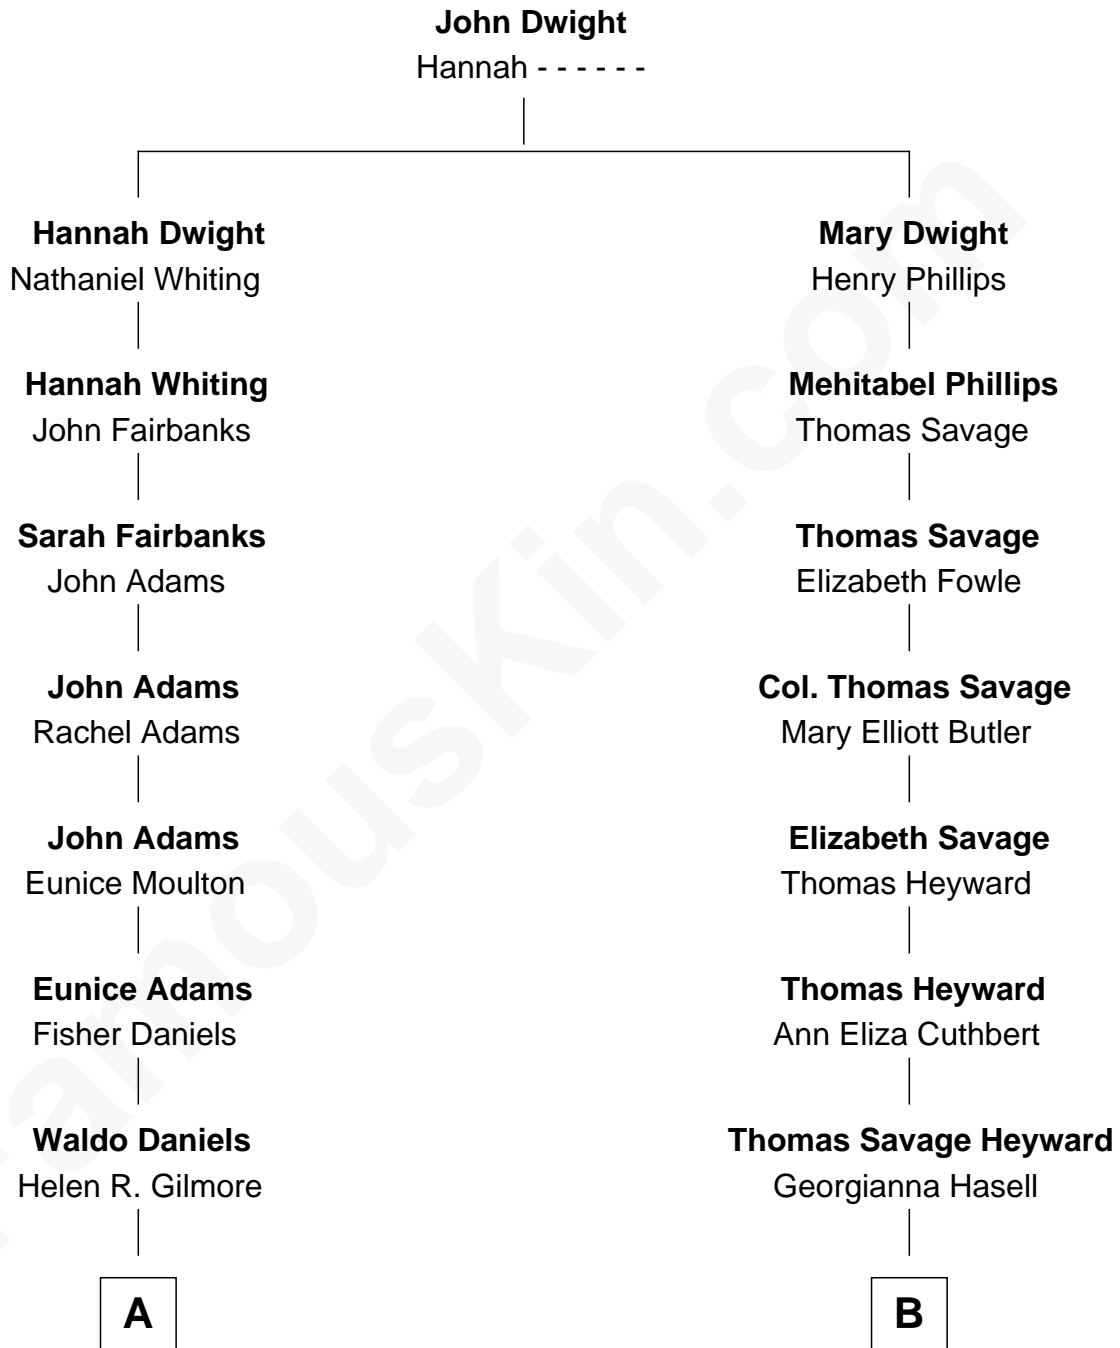

FamousKin.com
Relationship Chart of
Bessie Waldo (Daniels) Allison
RMS Titanic Victim

8th cousin 1 time removed of

DuBose Heyward
Author of Porgy (Porgy & Bess)

FamousKin.com