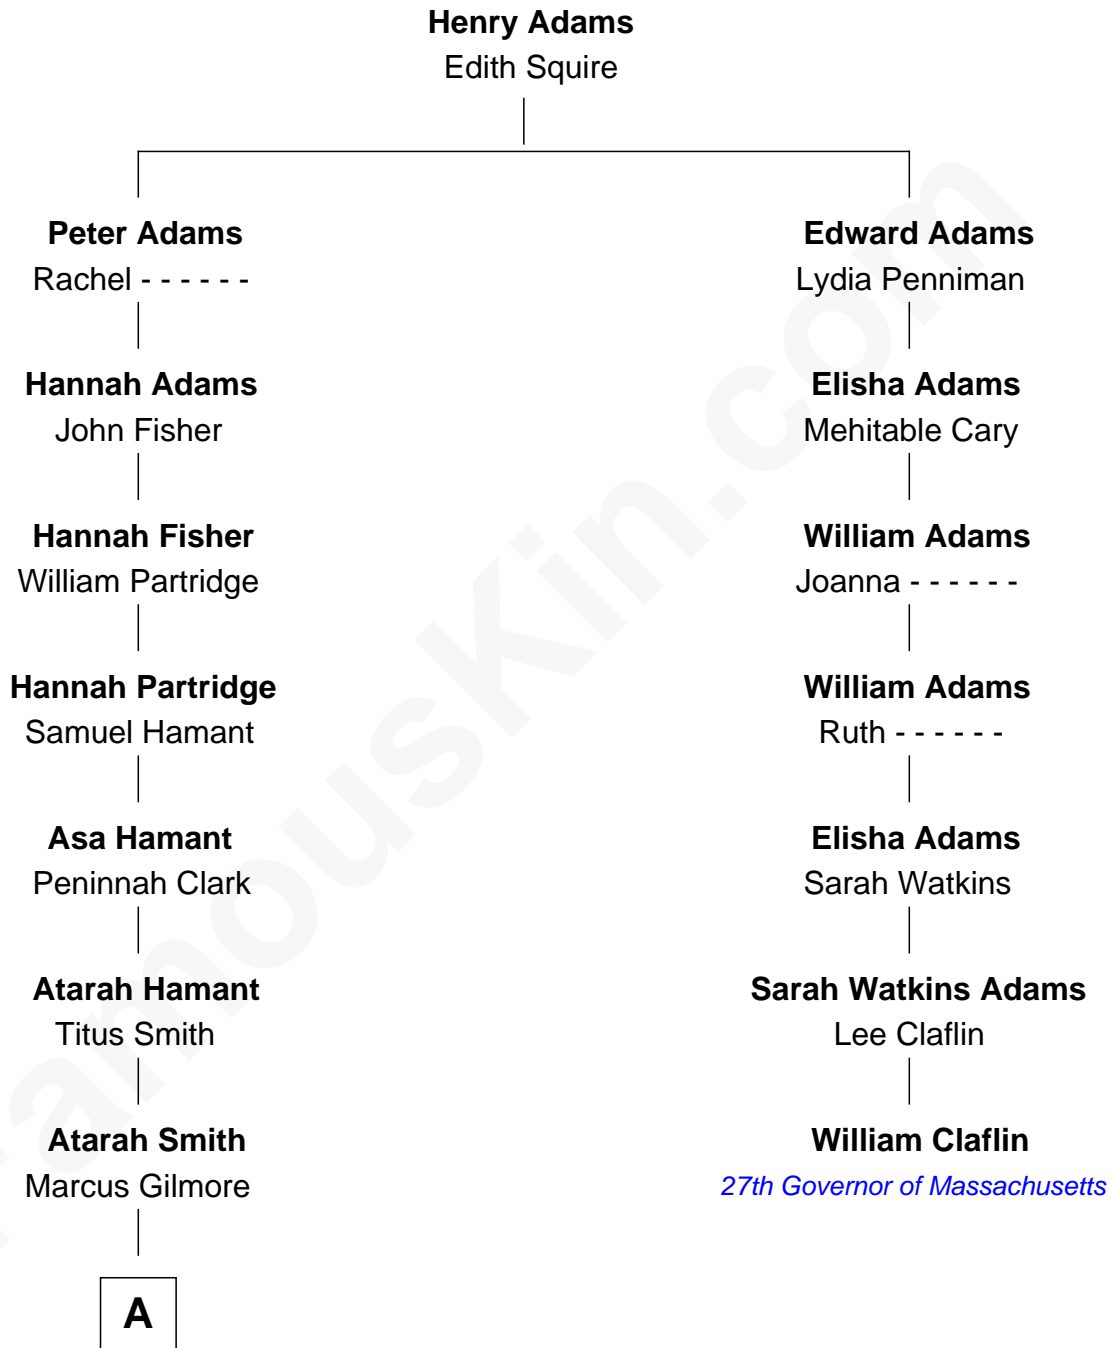

FamousKin.com
Relationship Chart of
Bessie Waldo (Daniels) Allison
RMS Titanic Victim

6th cousin 3 times removed of
William Claflin
27th Governor of Massachusetts

A

—
Helen R. Gilmore

Waldo Daniels

—
Arville Fisher Daniels

Sarah J. McCully

—
Bessie Waldo (Daniels) Allison

RMS Titanic Victim

FamousKin.com