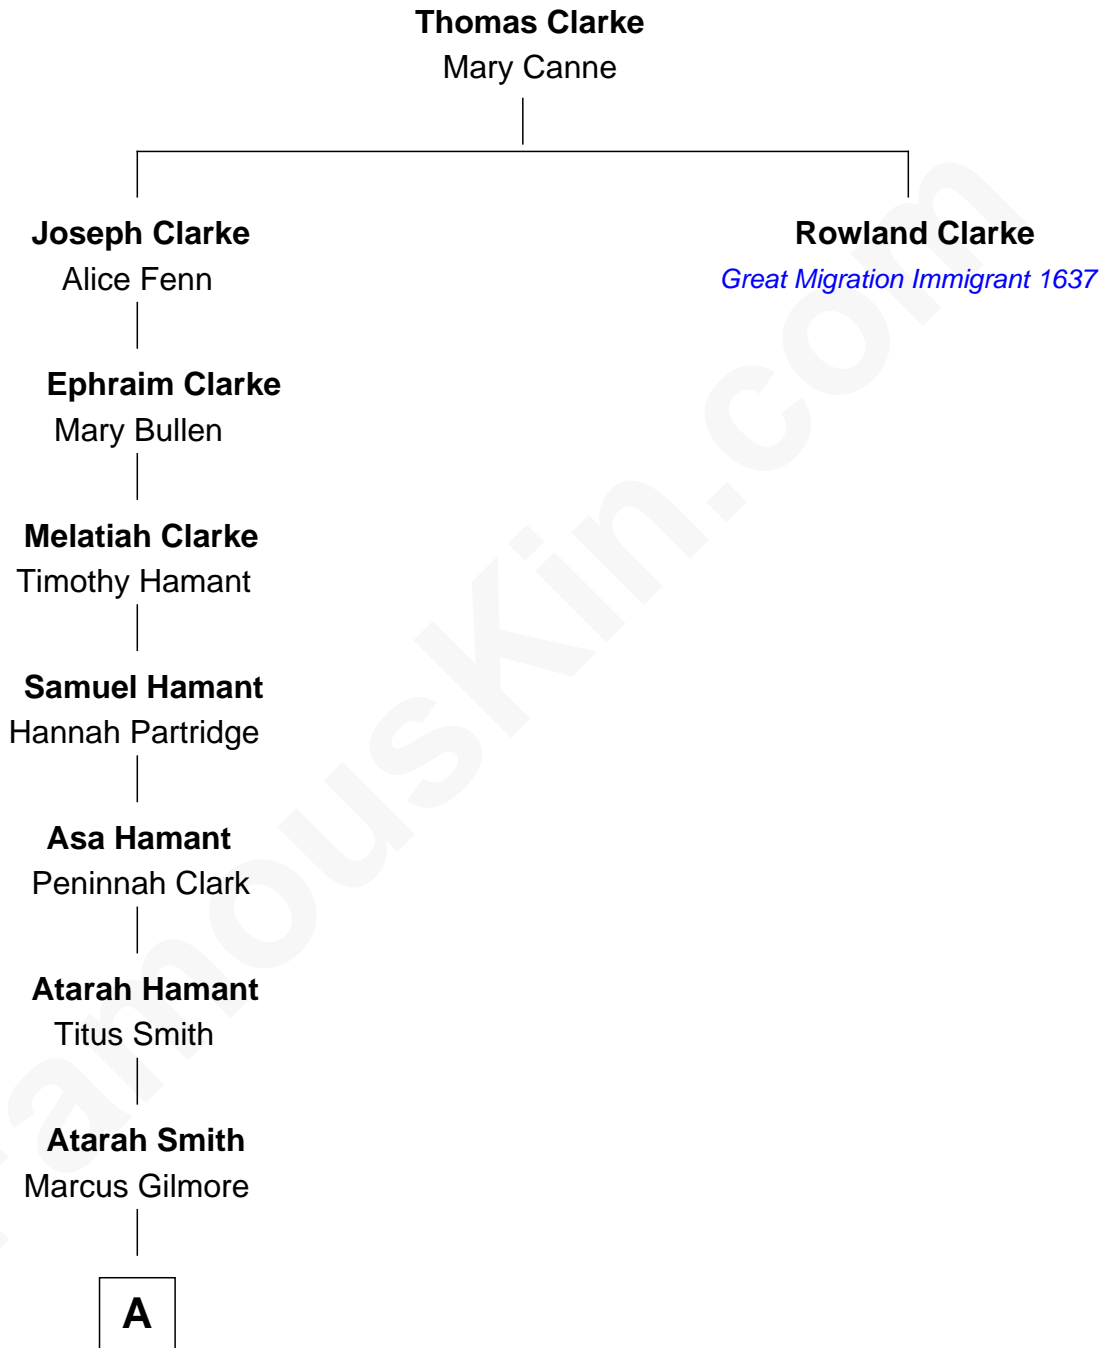

FamousKin.com
Relationship Chart of
Bessie Waldo (Daniels) Allison
RMS Titanic Victim

7th great-grandniece of

Rowland Clarke
(unk - 1638) Great Migration Immigrant 1637

A

—
Helen R. Gilmore

Waldo Daniels

—
Arville Fisher Daniels

Sarah J. McCully

—
Bessie Waldo (Daniels) Allison

RMS Titanic Victim

FamousKin.com