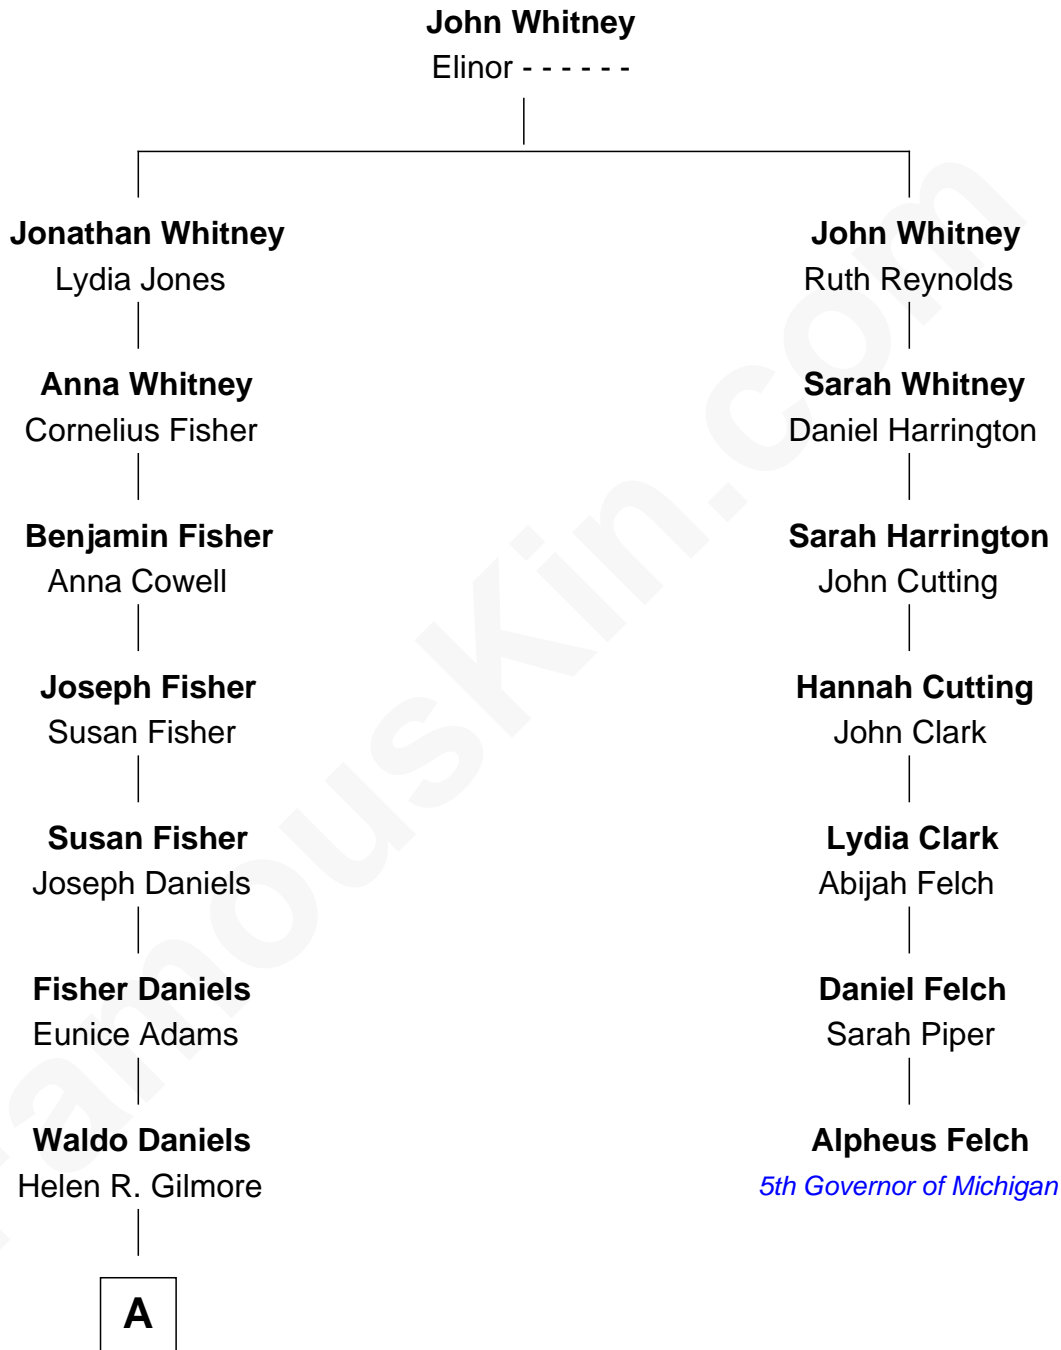

FamousKin.com
Relationship Chart of
Bessie Waldo (Daniels) Allison
RMS Titanic Victim

6th cousin 2 times removed of

Alpheus Felch
5th Governor of Michigan

A

Arville Fisher Daniels

Sarah J. McCully

Bessie Waldo (Daniels) Allison

RMS Titanic Victim

FamousKin.com