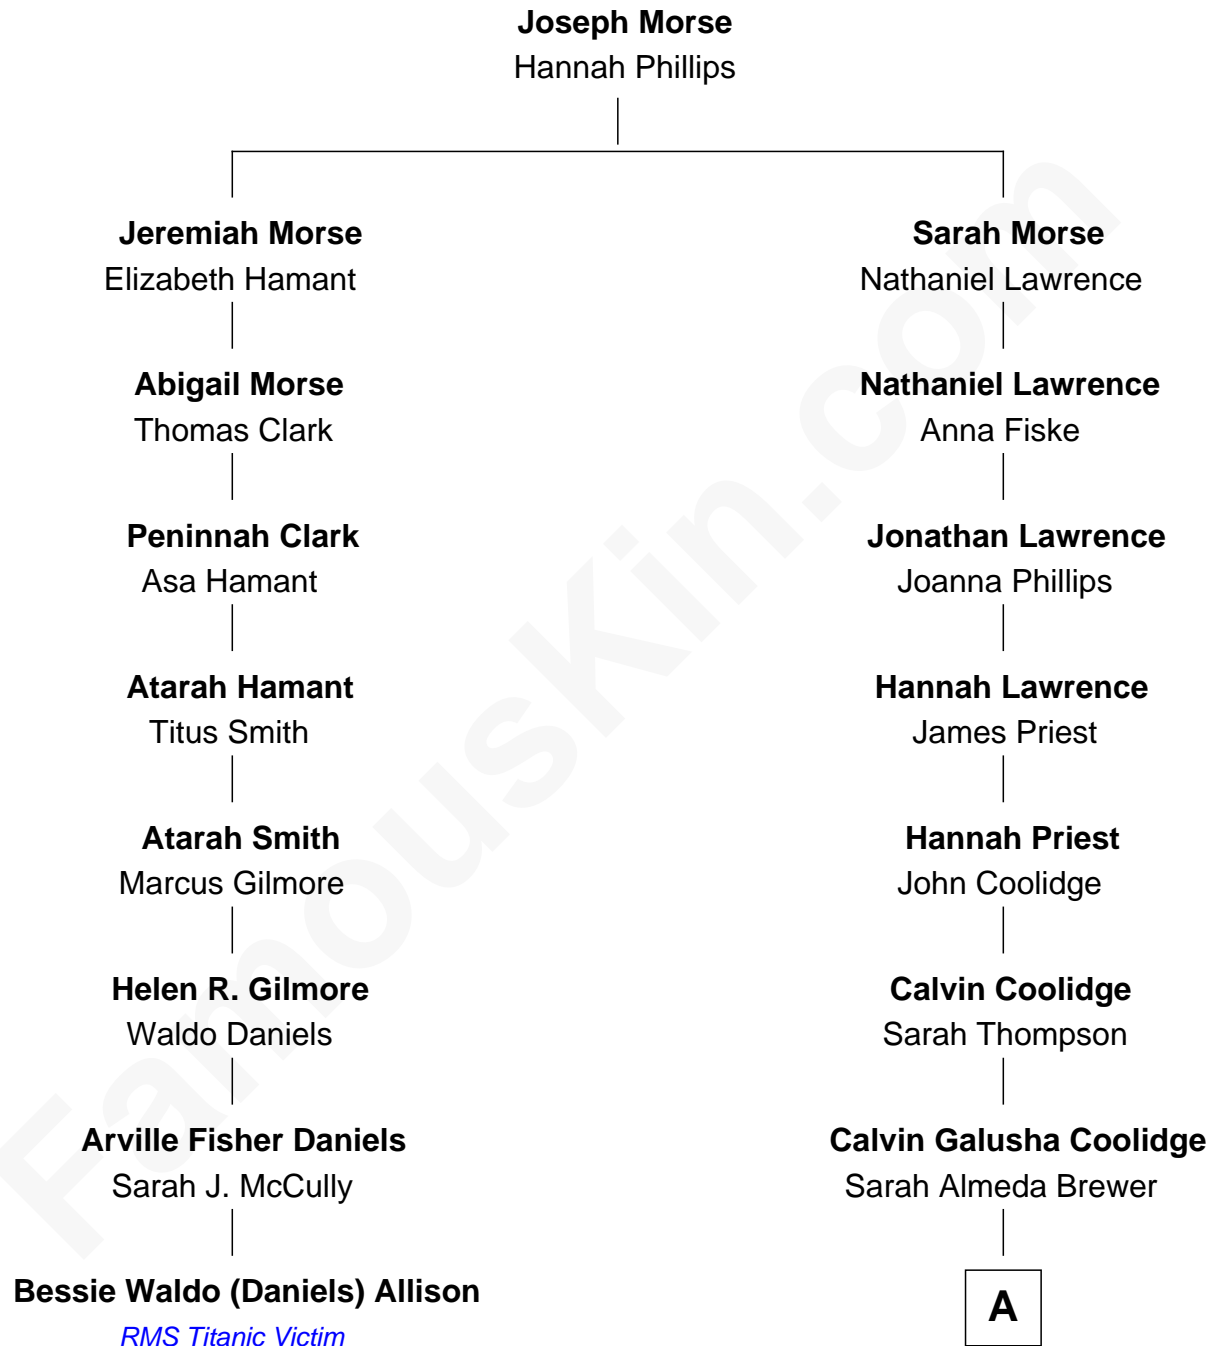

FamousKin.com
Relationship Chart of
Bessie Waldo (Daniels) Allison
RMS Titanic Victim

7th cousin 1 time removed of

Calvin Coolidge
30th U.S. President

A

Col. John Calvin Coolidge

Victoria Josephine Moor

Calvin Coolidge

30th U.S. President

FamousKin.com