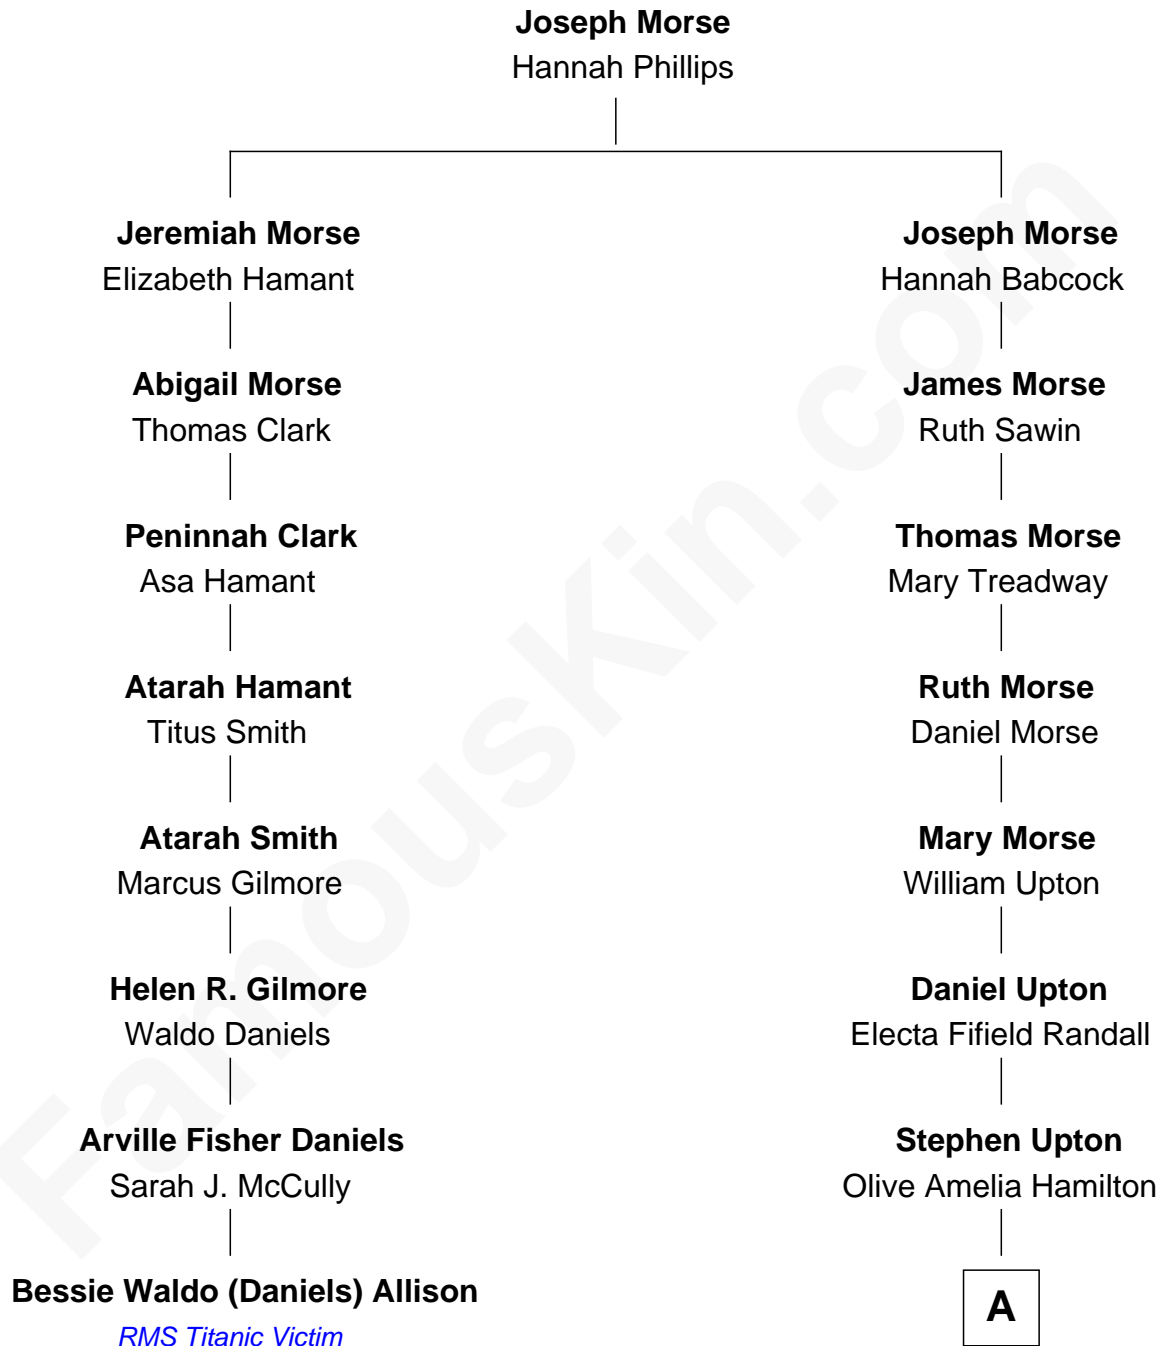

FamousKin.com
Relationship Chart of
Bessie Waldo (Daniels) Allison
RMS Titanic Victim

7th cousin 1 time removed of
Frederick Upton
Co-Founder of Whirlpool Corporation

A

—
Cassius Marcellus Upton

Carrie A. Blodgett

—
Frederick Upton

Co-Founder of Whirlpool Corporation

FamousKin.com