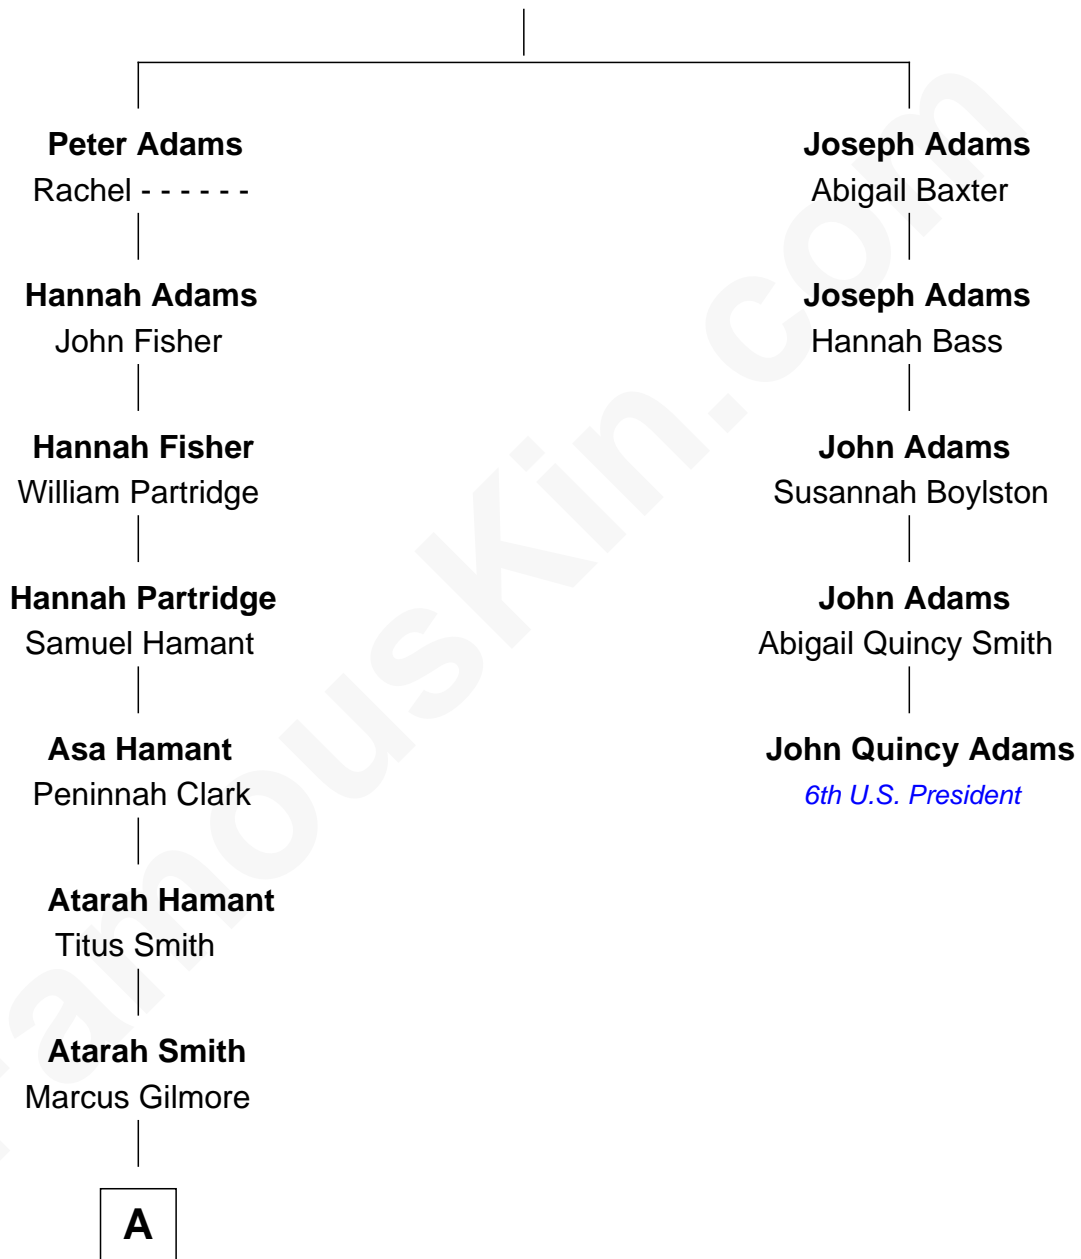

FamousKin.com
Relationship Chart of
Bessie Waldo (Daniels) Allison
RMS Titanic Victim

4th cousin 5 times removed of

John Quincy Adams
6th U.S. President

Henry Adams
 Edith Squire

A

—
Helen R. Gilmore

Waldo Daniels

—
Arville Fisher Daniels

Sarah J. McCully

—
Bessie Waldo (Daniels) Allison

RMS Titanic Victim

FamousKin.com