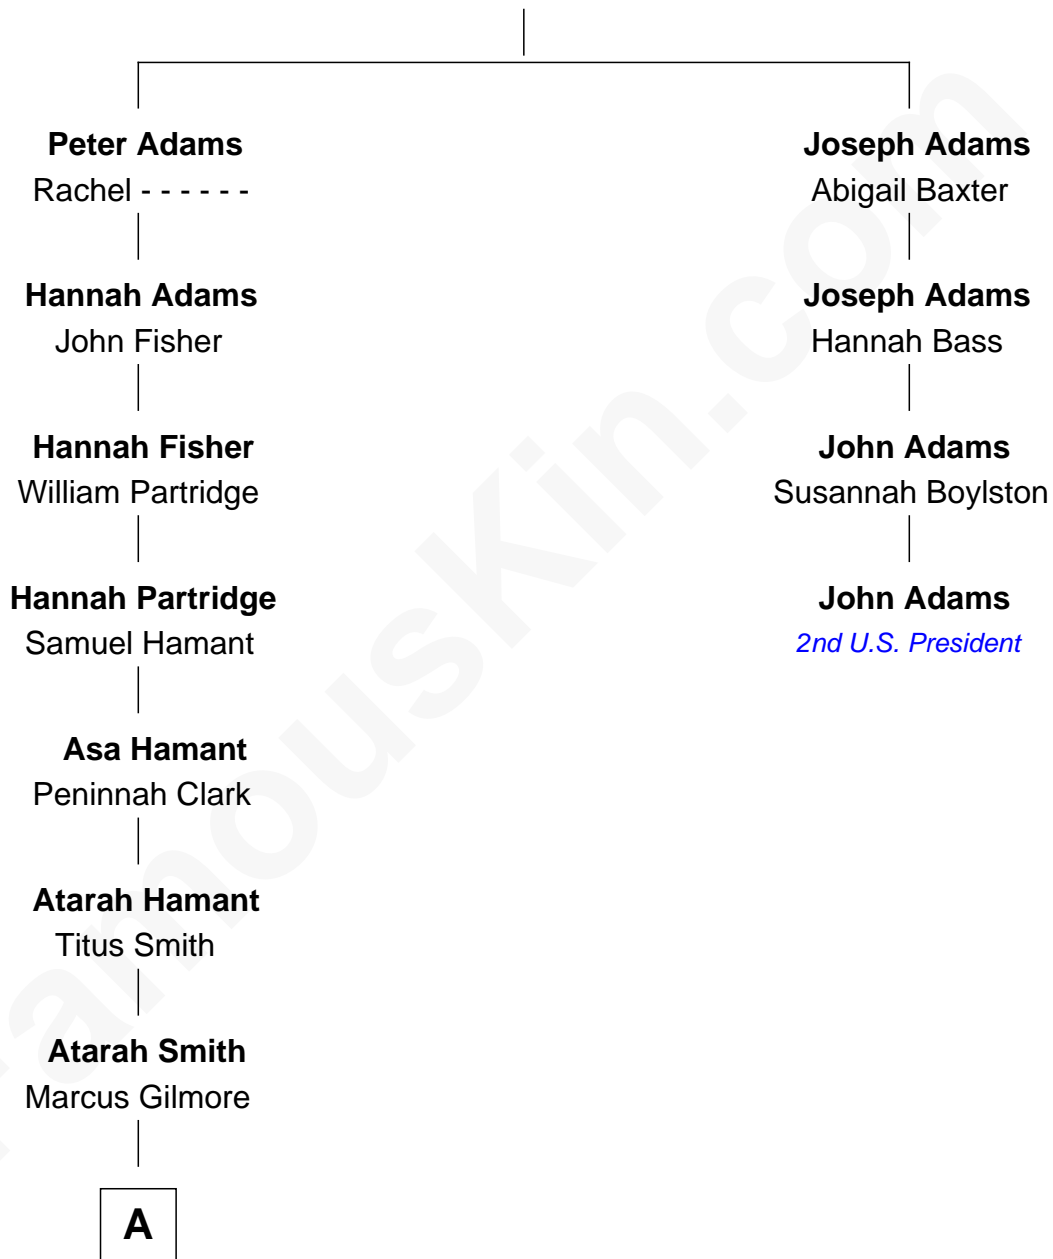

FamousKin.com
Relationship Chart of
Bessie Waldo (Daniels) Allison
RMS Titanic Victim

3rd cousin 6 times removed of

John Adams

2nd U.S. President and Signer of the Declaration of Independence

Henry Adams
 Edith Squire

A

—
Helen R. Gilmore

Waldo Daniels

—
Arville Fisher Daniels

Sarah J. McCully

—
Bessie Waldo (Daniels) Allison

RMS Titanic Victim

FamousKin.com