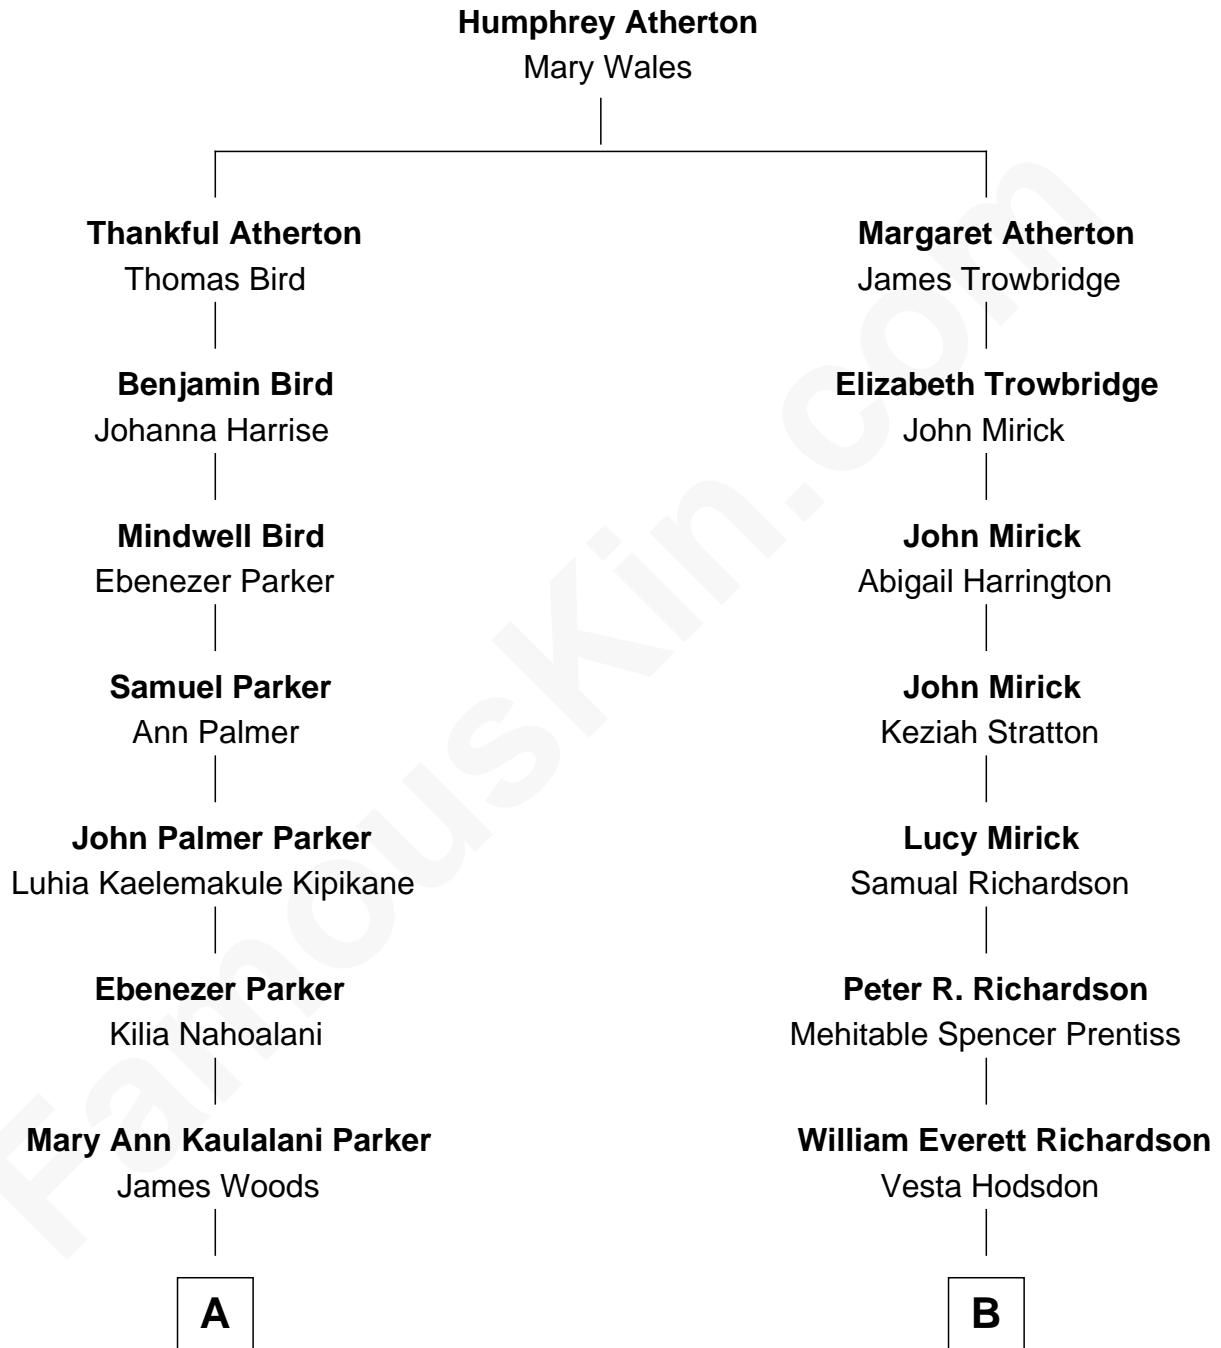

FamousKin.com Relationship Chart of

Kelly Preston

TV and Movie Actress

9th cousin 1 time removed of

Bill Richardson

30th Governor of New Mexico

FamousKin.com