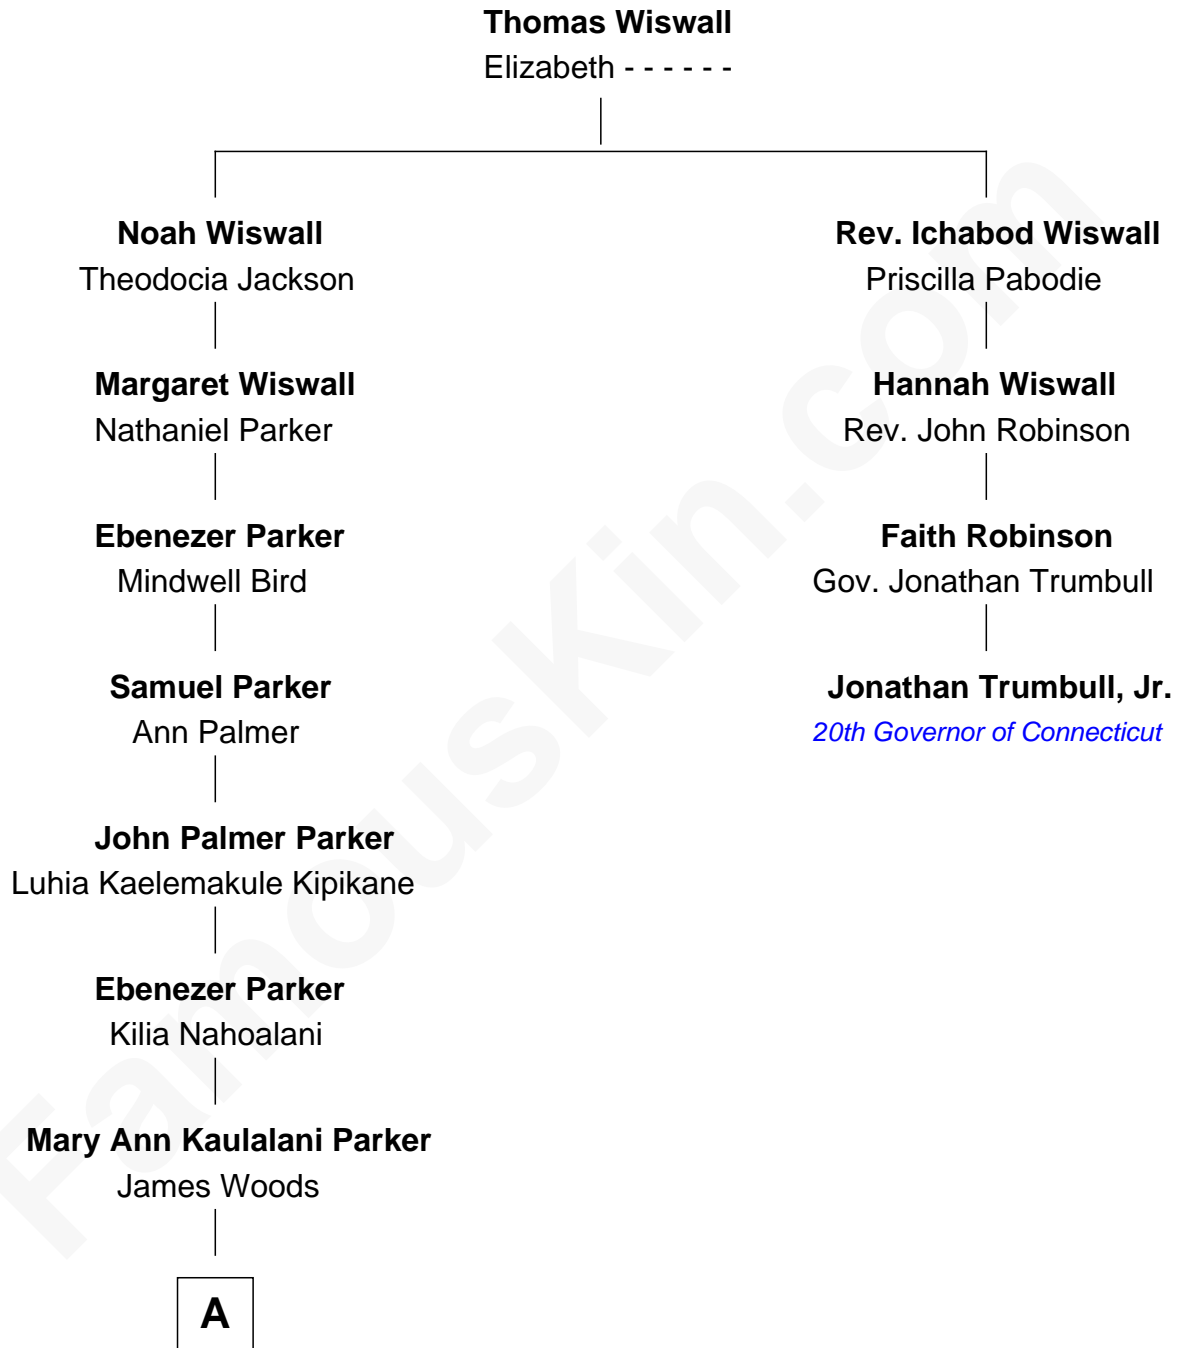

FamousKin.com Relationship Chart of

Kelly Preston

TV and Movie Actress

3rd cousin 7 times removed of

Jonathan Trumbull, Jr.

20th Governor of Connecticut

A

—
Lucy Woods
Walter Douglas Ackerman

—
Lucille Ackerman
Clark Reynolds

—
Linda Kamalalehua Reynolds
Kenneth Michael Smith

—
Kelly Preston
TV and Movie Actress

FamousKin.com