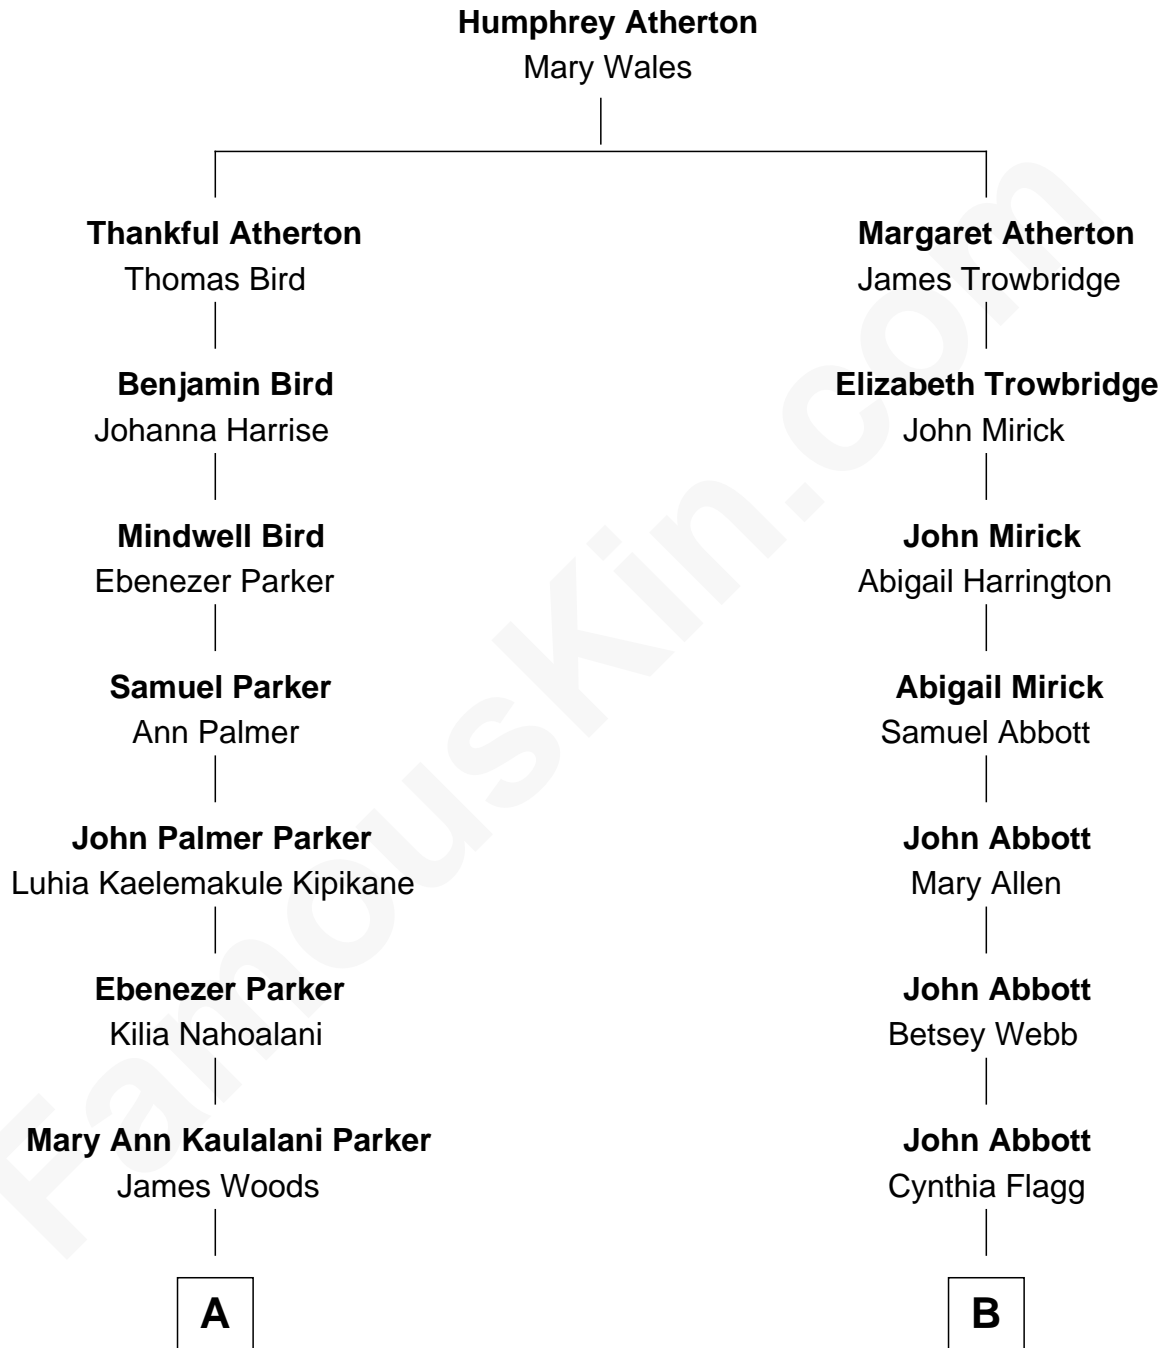

## Relationship Chart of

### Kelly Preston

*TV and Movie Actress*

8th cousin 2 times removed of

### Francis Emroy Warren

*1st Governor of Wyoming*

FamousKin.com