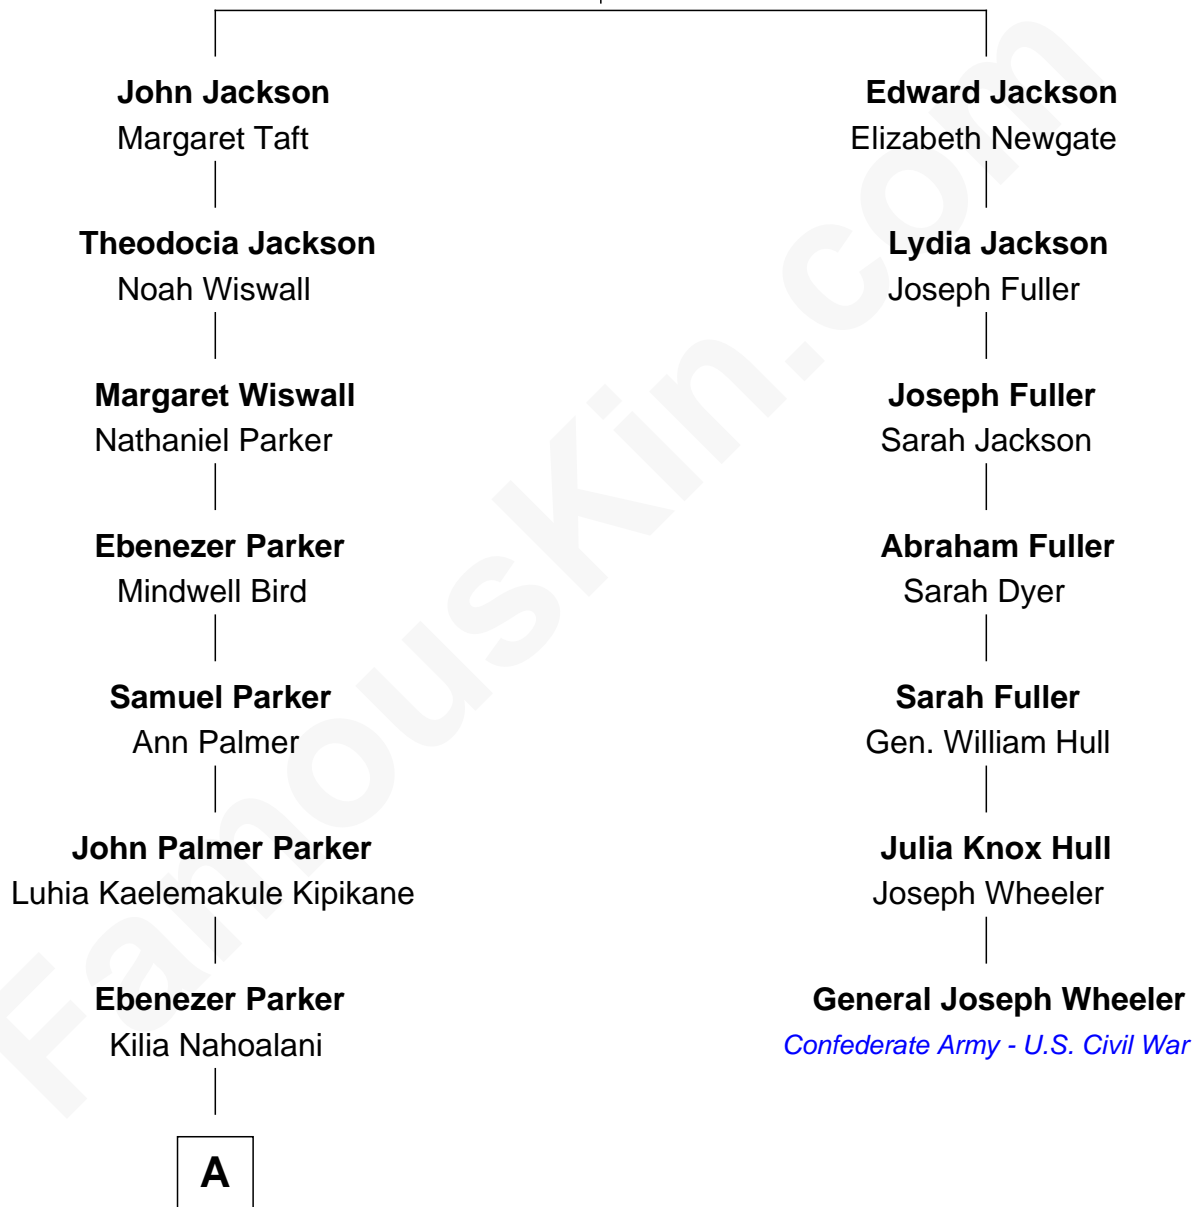

## Relationship Chart of

### Kelly Preston

TV and Movie Actress

6th cousin 5 times removed of

### General Joseph Wheeler

Confederate Army - U.S. Civil War

**Christopher Jackson**

Susan Johnson

**A**

—  
**Mary Ann Kaulalani Parker**

James Woods

—  
**Lucy Woods**