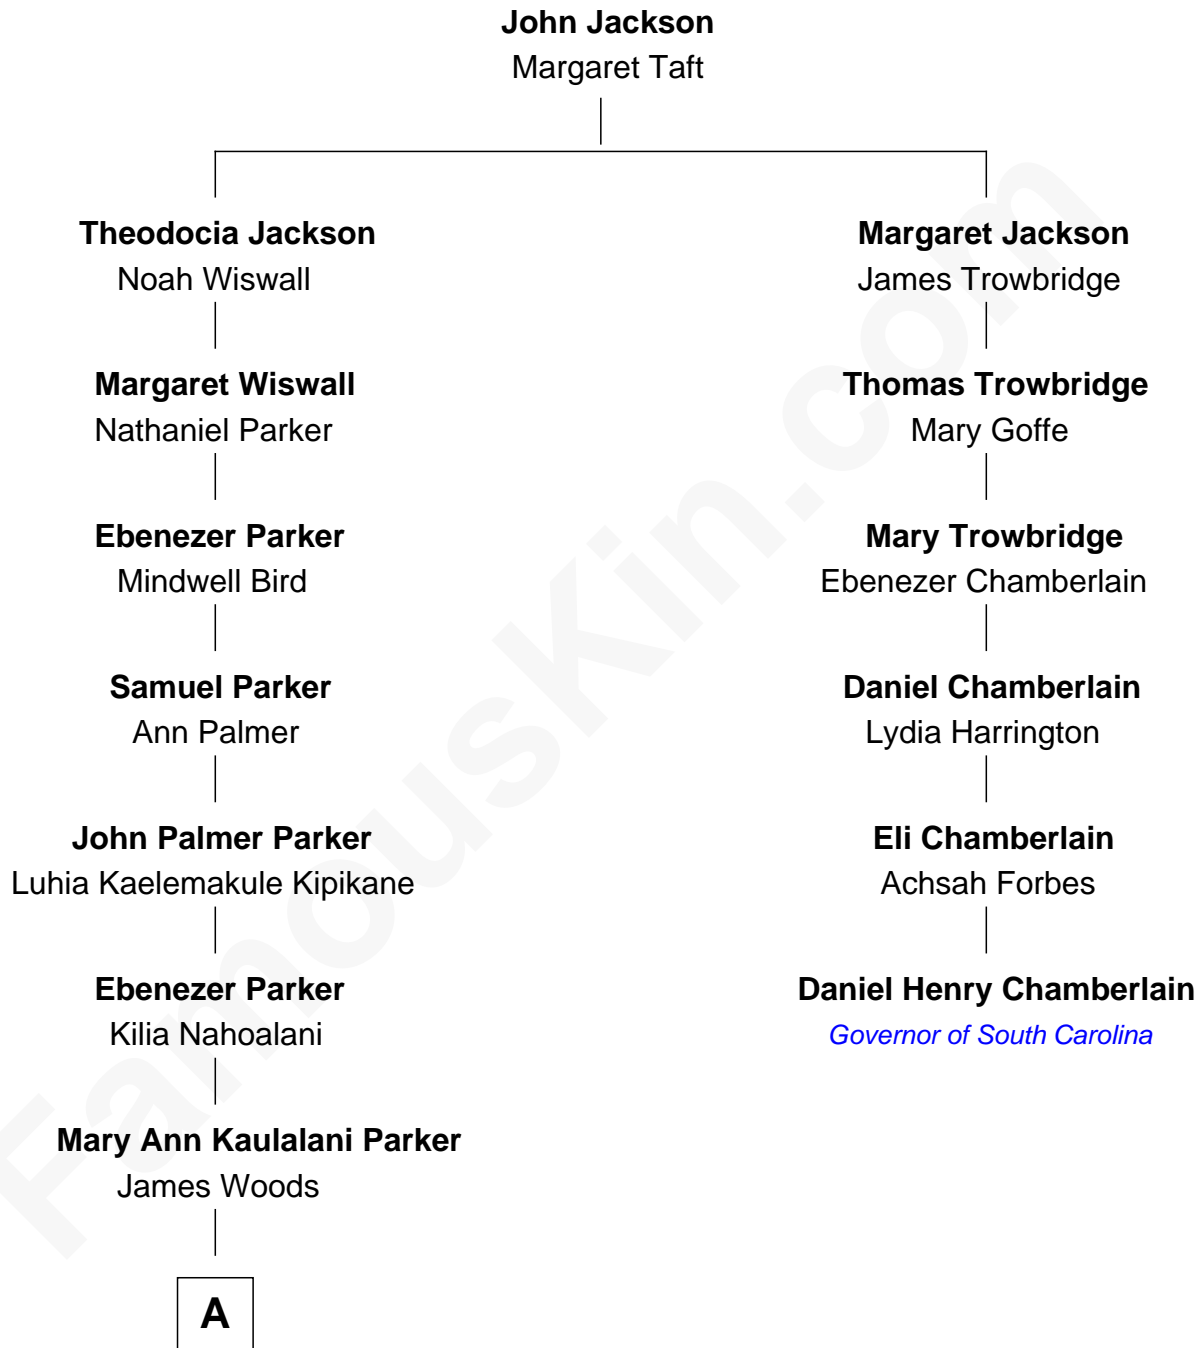

## Relationship Chart of

### Kelly Preston

TV and Movie Actress

5th cousin 5 times removed of

**Daniel Henry Chamberlain**

76th Governor of South Carolina

**A**

—  
**Lucy Woods**  
Walter Douglas Ackerman

—  
**Lucille Ackerman**  
Clark Reynolds