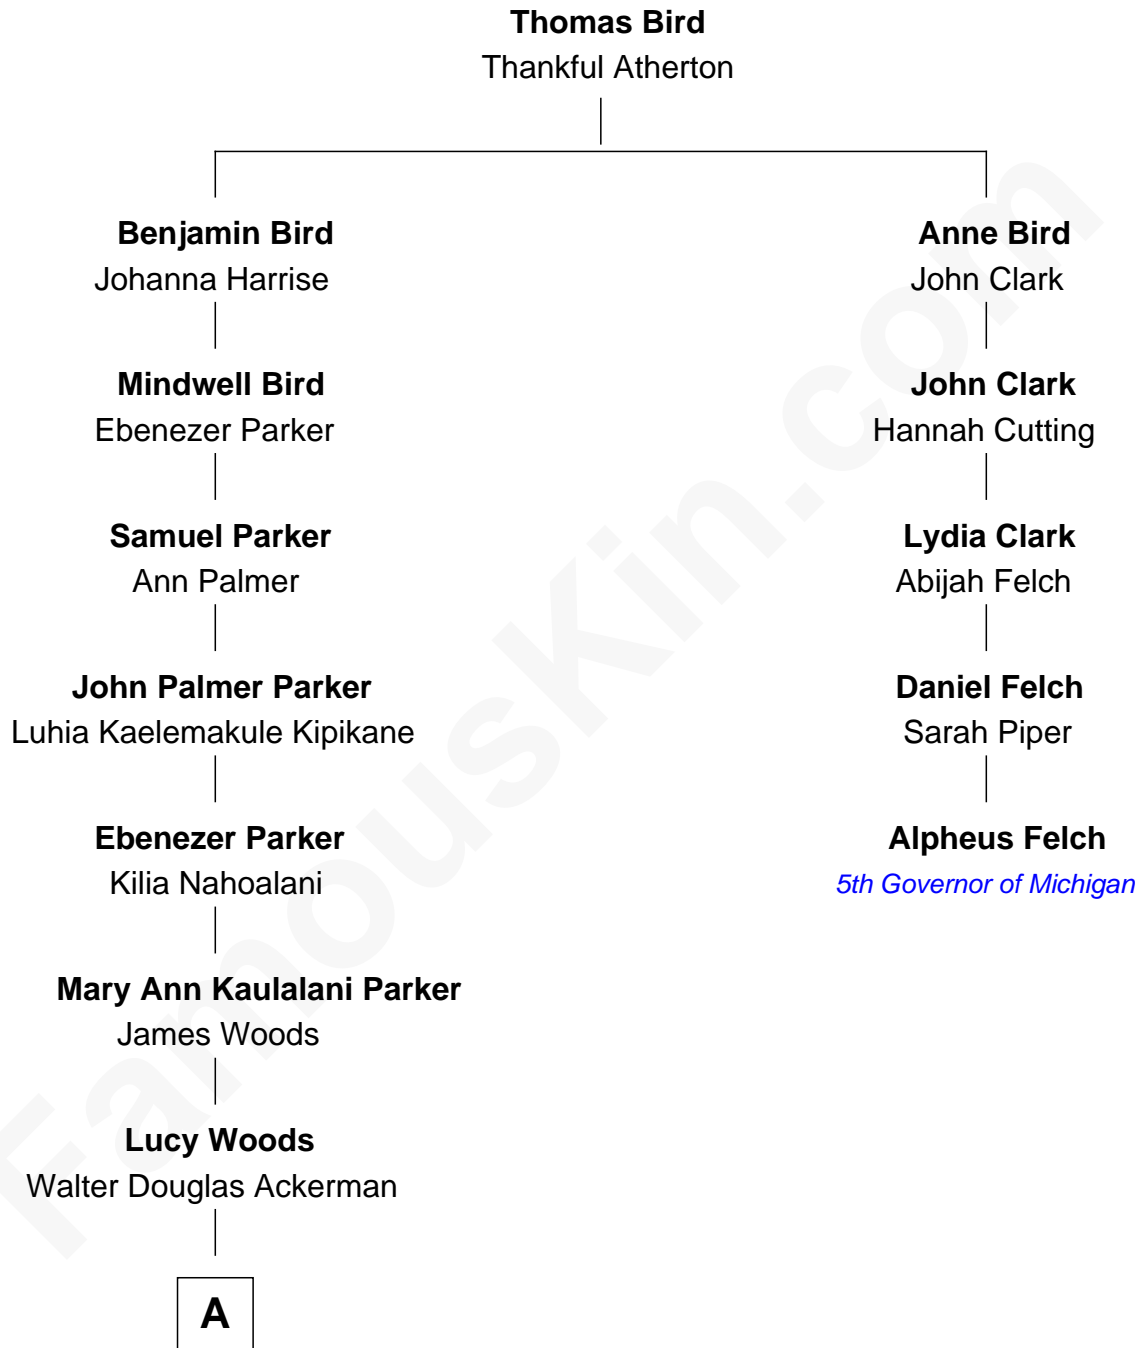

# FamousKin.com Relationship Chart of

**Kelly Preston**

*TV and Movie Actress*

4th cousin 5 times removed of

**Alpheus Felch**

*5th Governor of Michigan*

**A**

—  
**Lucille Ackerman**

Clark Reynolds

—  
**Linda Kamalalehua Reynolds**

Kenneth Michael Smith

—  
**Kelly Preston**

*TV and Movie Actress*

FamousKin.com