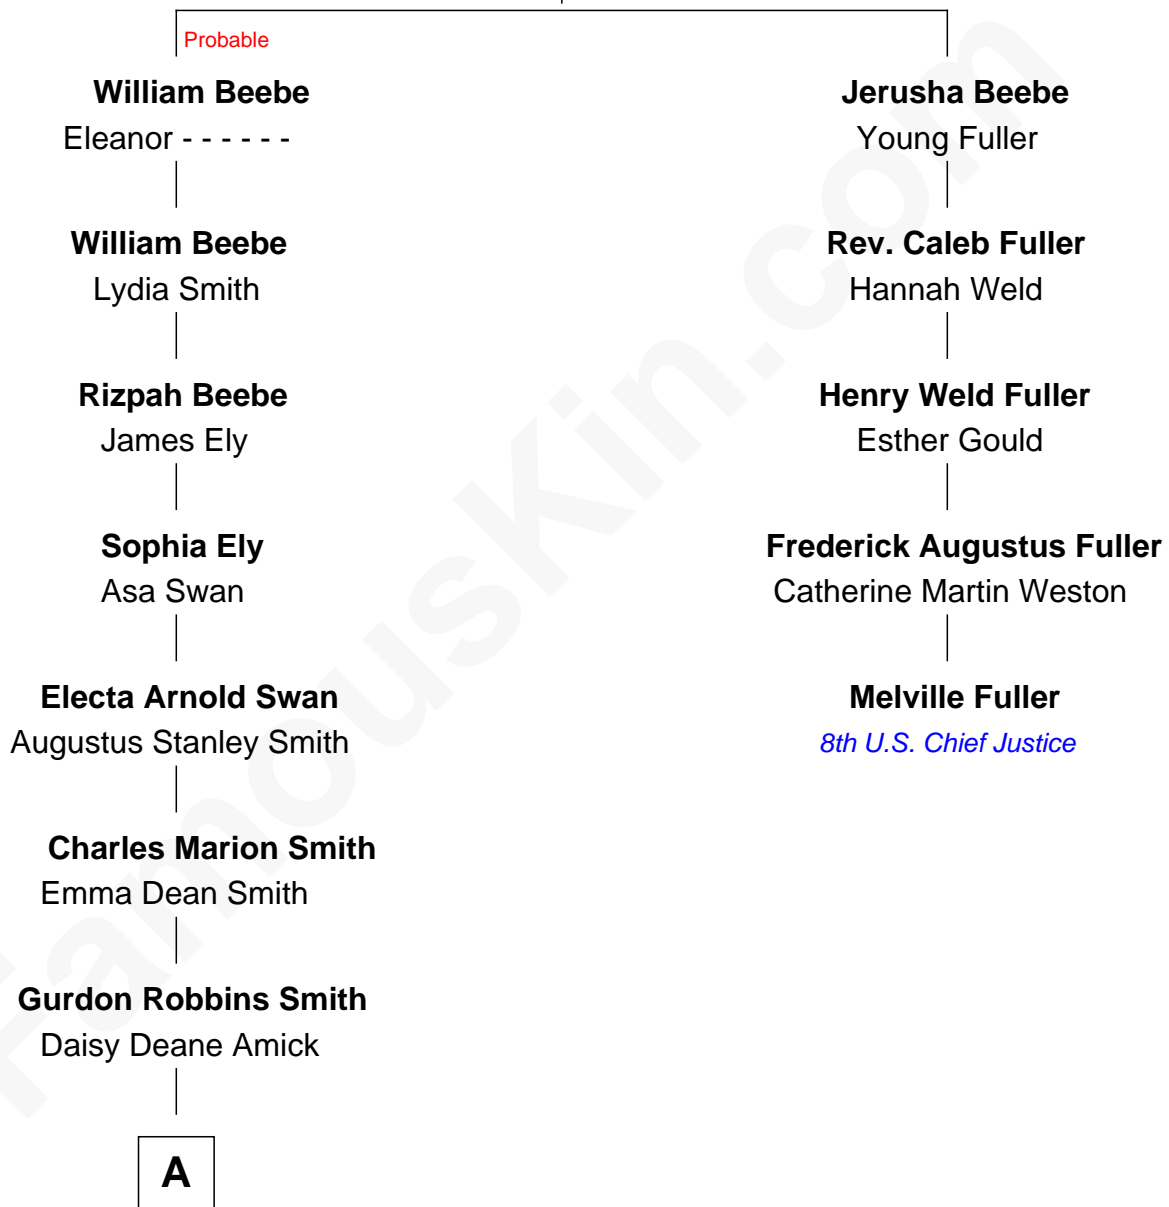

FamousKin.com Relationship Chart of

Tammy Duckworth

U.S. Senator from Illinois

4th cousin 5 times removed of

Melville Fuller

8th Chief Justice of the U.S. Supreme Court

Jonathan Beebe

Bridget Brockway

A

—
Winnie Smith
Joseph Frank Duckworth

—
Franklin Garthwright Duckworth
Lamai Sompornpairin

—
Tammy Duckworth
U.S. Senator from Illinois

FamousKin.com