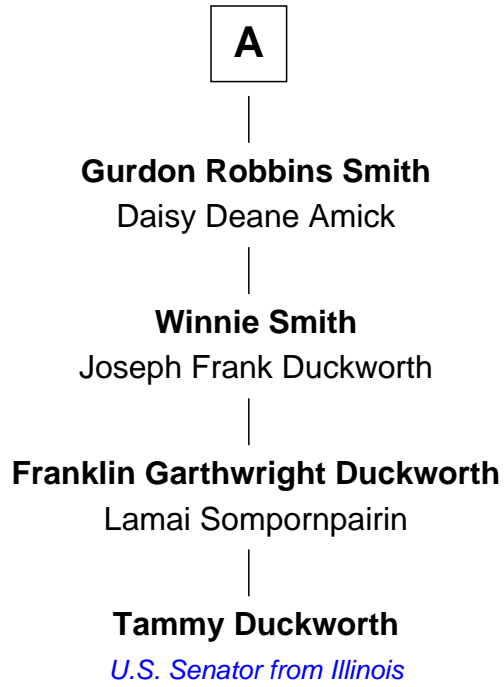

# FamousKin.com Relationship Chart of

**Tammy Duckworth**

*U.S. Senator from Illinois*

9th Great-granddaughter of

**Isaac More**

*(c1622 - c1706) Increase passenger 1635*

**Isaac More**

Ruth Stanley

**Ruth More**

John Norton

**Ebenezer Norton**

Sarah Savage

**Sarah Norton**

Sarmuel Hooker

**Esther Hooker**

John House

**Sophonria House**

Elihu Smith

**Augustus Stanley Smith**

Electa Arnold Swan

**Charles Marion Smith**

Emma Dean Smith

**A**

FamousKin.com