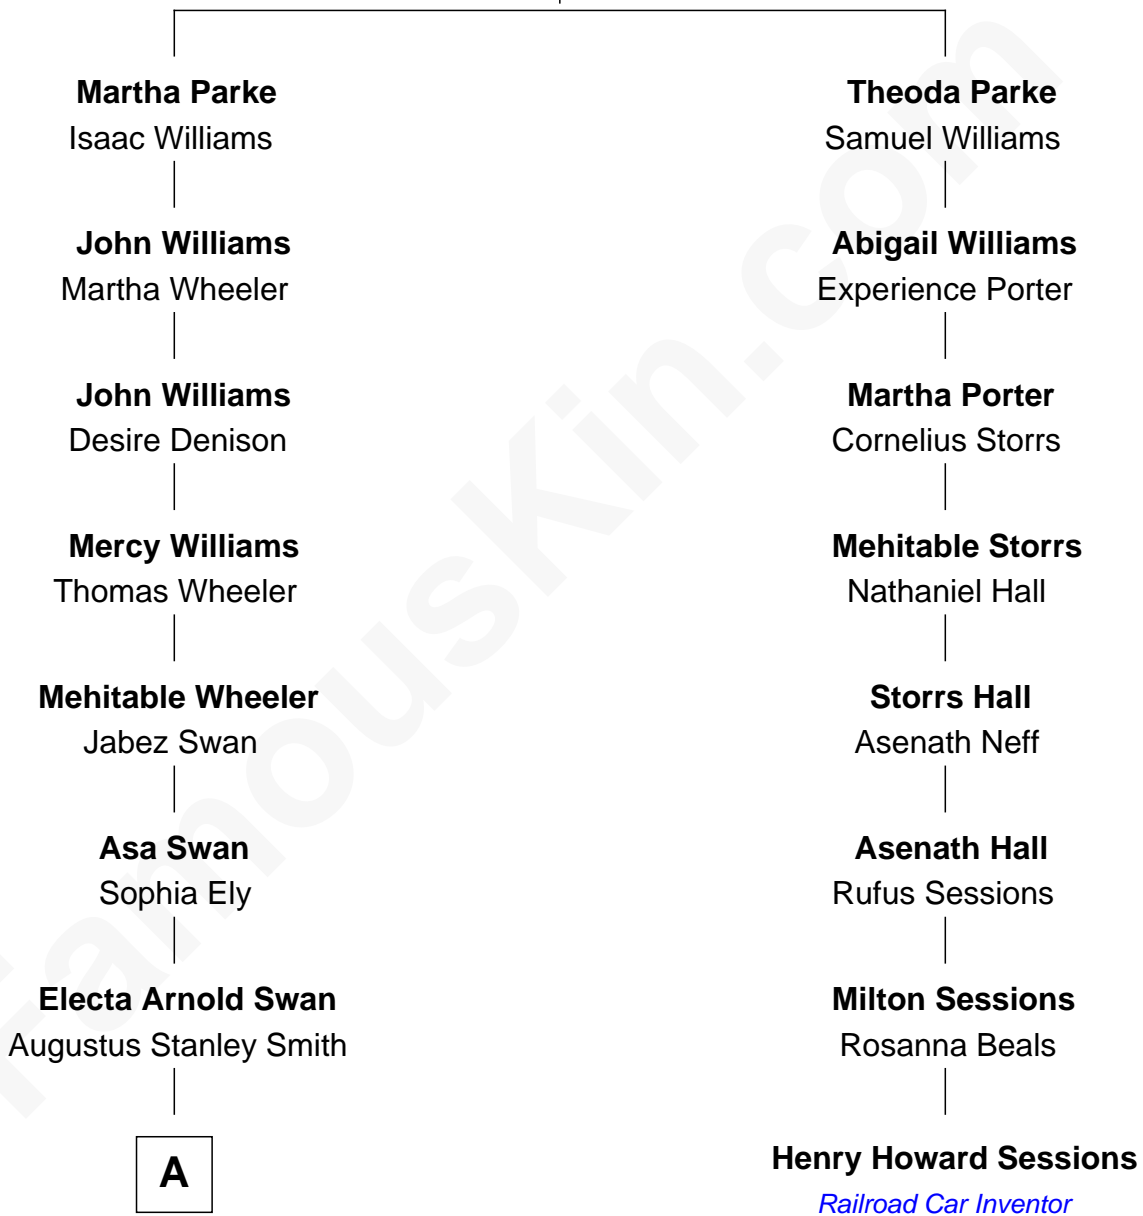

# FamousKin.com Relationship Chart of

**Tammy Duckworth**

*U.S. Senator from Illinois*

7th cousin 4 times removed of

**Henry Howard Sessions**

*Railroad Car Inventor*

**William Parke**  
Martha Holgrave

**A**

—  
**Charles Marion Smith**

Emma Dean Smith

—  
**Gurdon Robbins Smith**

Daisy Deane Amick

—  
**Winnie Smith**

Joseph Frank Duckworth

—  
**Franklin Garthwright Duckworth**

Lamai Sompornpairin

—  
**Tammy Duckworth**

*U.S. Senator from Illinois*