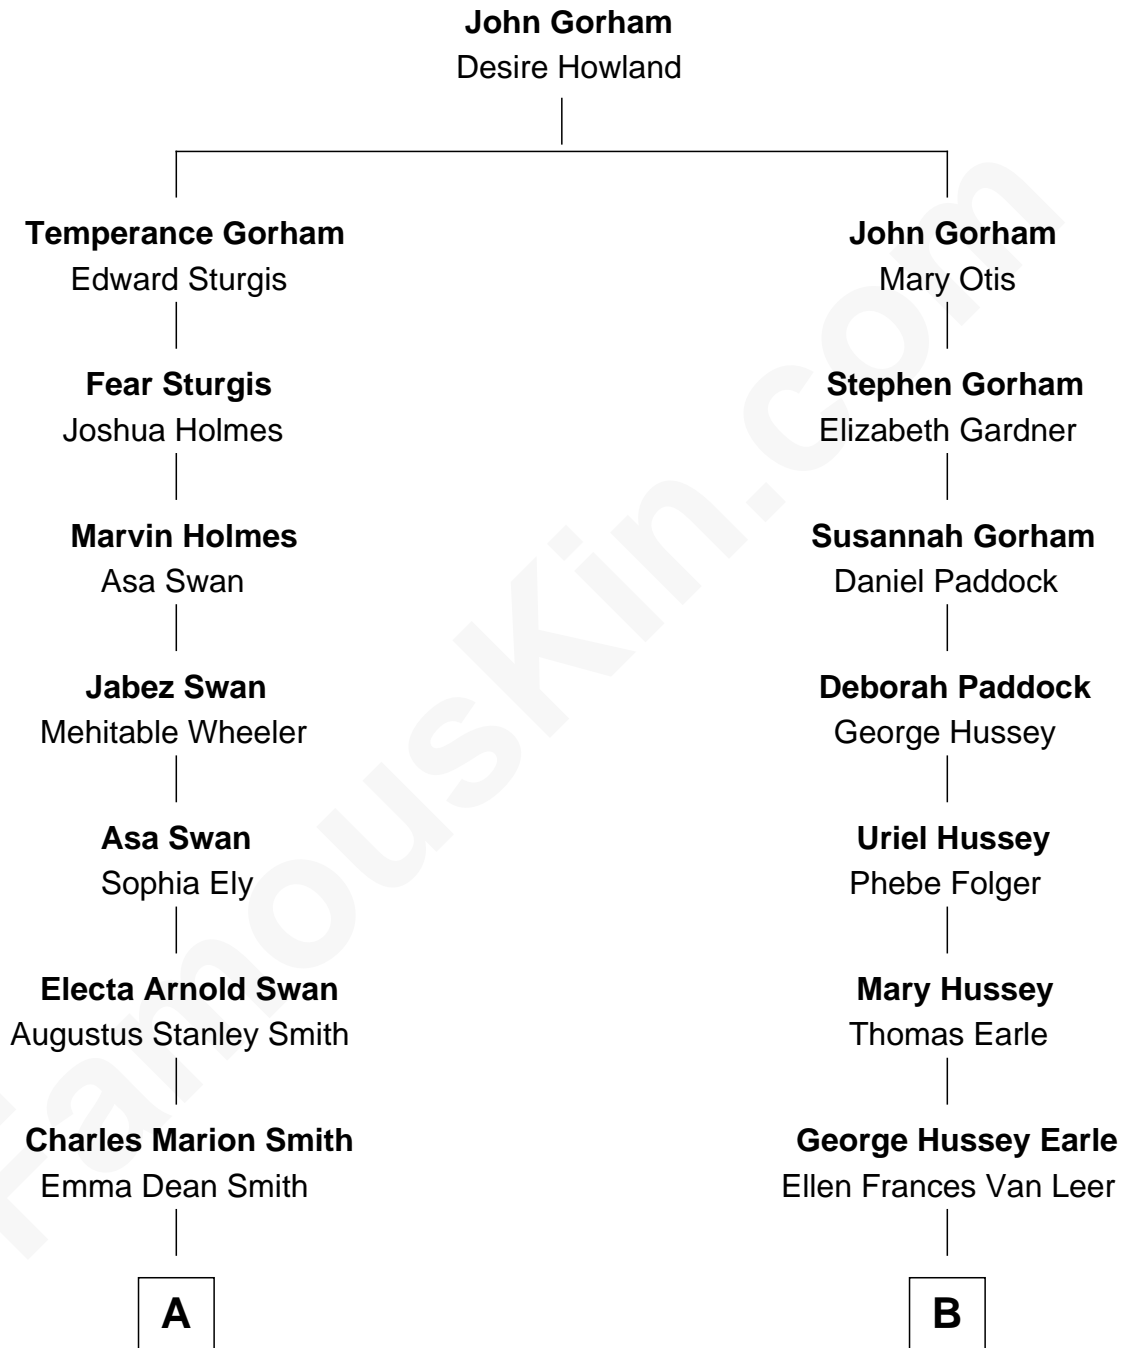

FamousKin.com Relationship Chart of

Tammy Duckworth

U.S. Senator from Illinois

8th cousin 2 times removed of

George Howard Earle

30th Governor of Pennsylvania

FamousKin.com