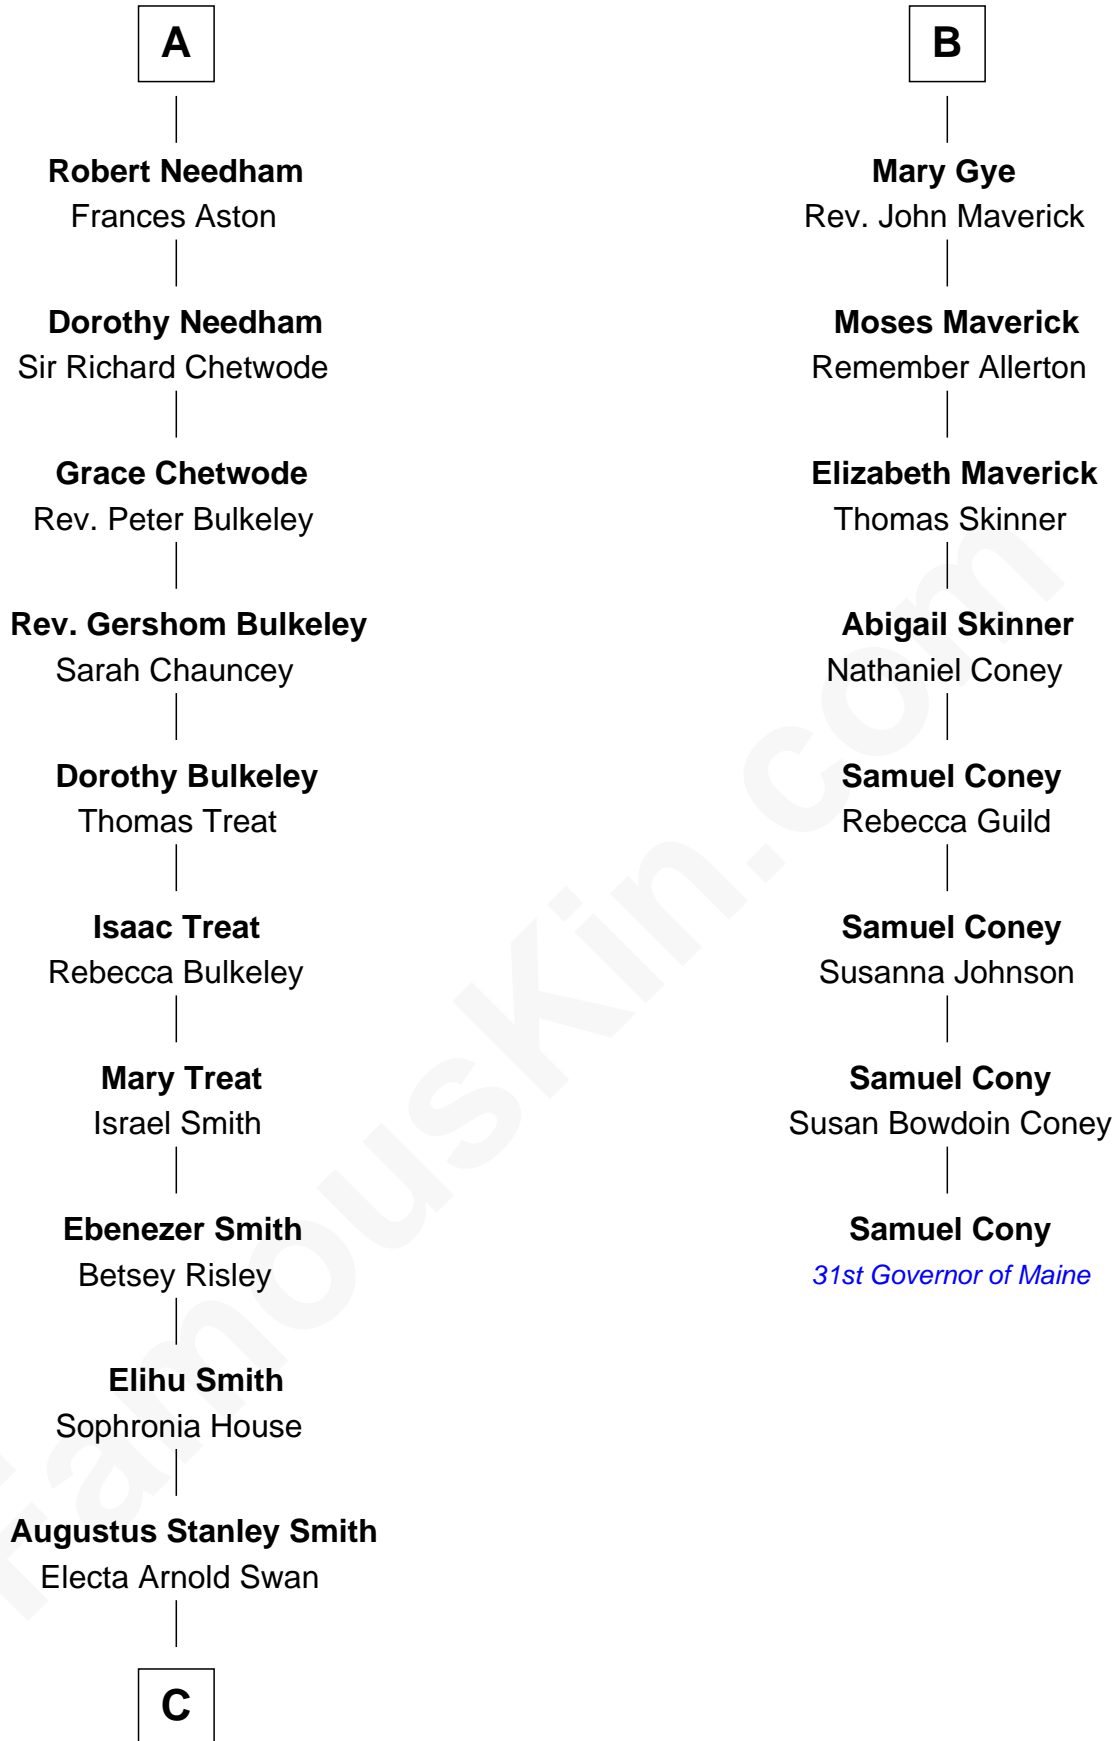

FamousKin.com Relationship Chart of

Tammy Duckworth

U.S. Senator from Illinois

14th cousin 7 times removed of

Samuel Cony

31st Governor of Maine

Richard Fitzalan
Eleanor Plantagenet

Sir Richard Fitzalan
Elizabeth de Bohun

Joan Fitzalan
Sir William Beauchamp

Joan Beauchamp
James Butler

Elizabeth Butler
John Talbot

Sir Gilbert Talbot
Audrey Cotton

Sir John Talbot
Margaret Troutbeck

Anne Talbot
Thomas Needham

A

John Fitzalan
Eleanor Maltravers

Joan Fitzalan
Sir William Echyngham

Joan Echyngham
Sir John Bayntun

Henry Bayntun

Jane Bayntun
Thomas Prowse

Mary Prowse
John Gye

Robert Gye
Grace Dowrish

B

C

—
Charles Marion Smith

Emma Dean Smith

—
Gurdon Robbins Smith

Daisy Deane Amick

—
Winnie Smith

Joseph Frank Duckworth

—
Franklin Garthwright Duckworth

Lamai Sompornpairin